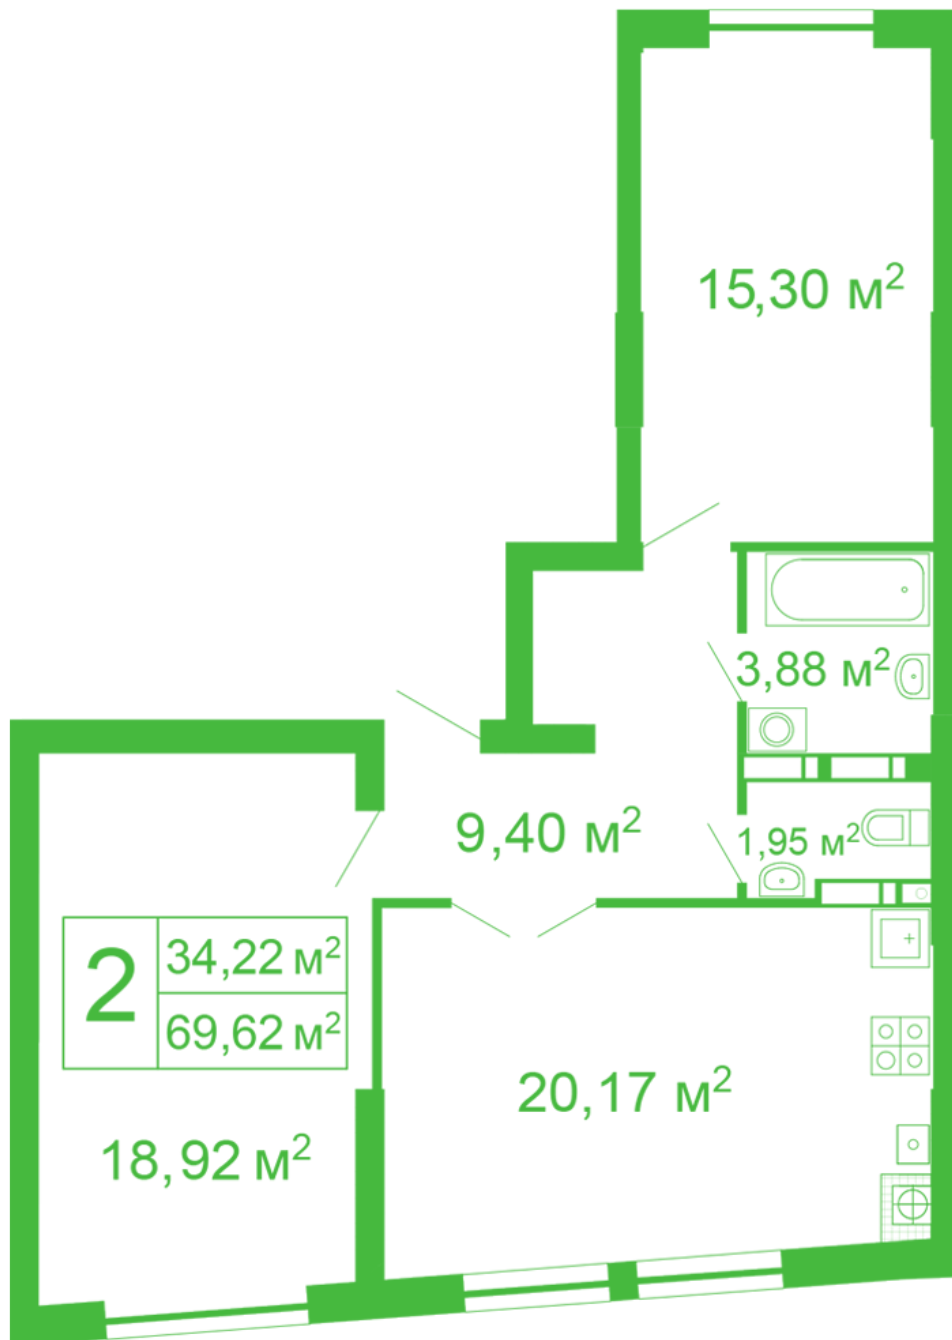

RC «Shasliviyy» in Sofiyivska Borschagivka

schastliviyy.novabydova.com.ua

096 023 03 10

Plan 2 room apartment in the house on the 11, Yablyneva Street — #65

PLAN TYPE: №65

House 11, Yablyneva street
2 roomed, 2-10 Floor

Characteristics

Gross area: 69.62 m²
Living space: 34.22 m²
Kitchen area: 20.17 m²