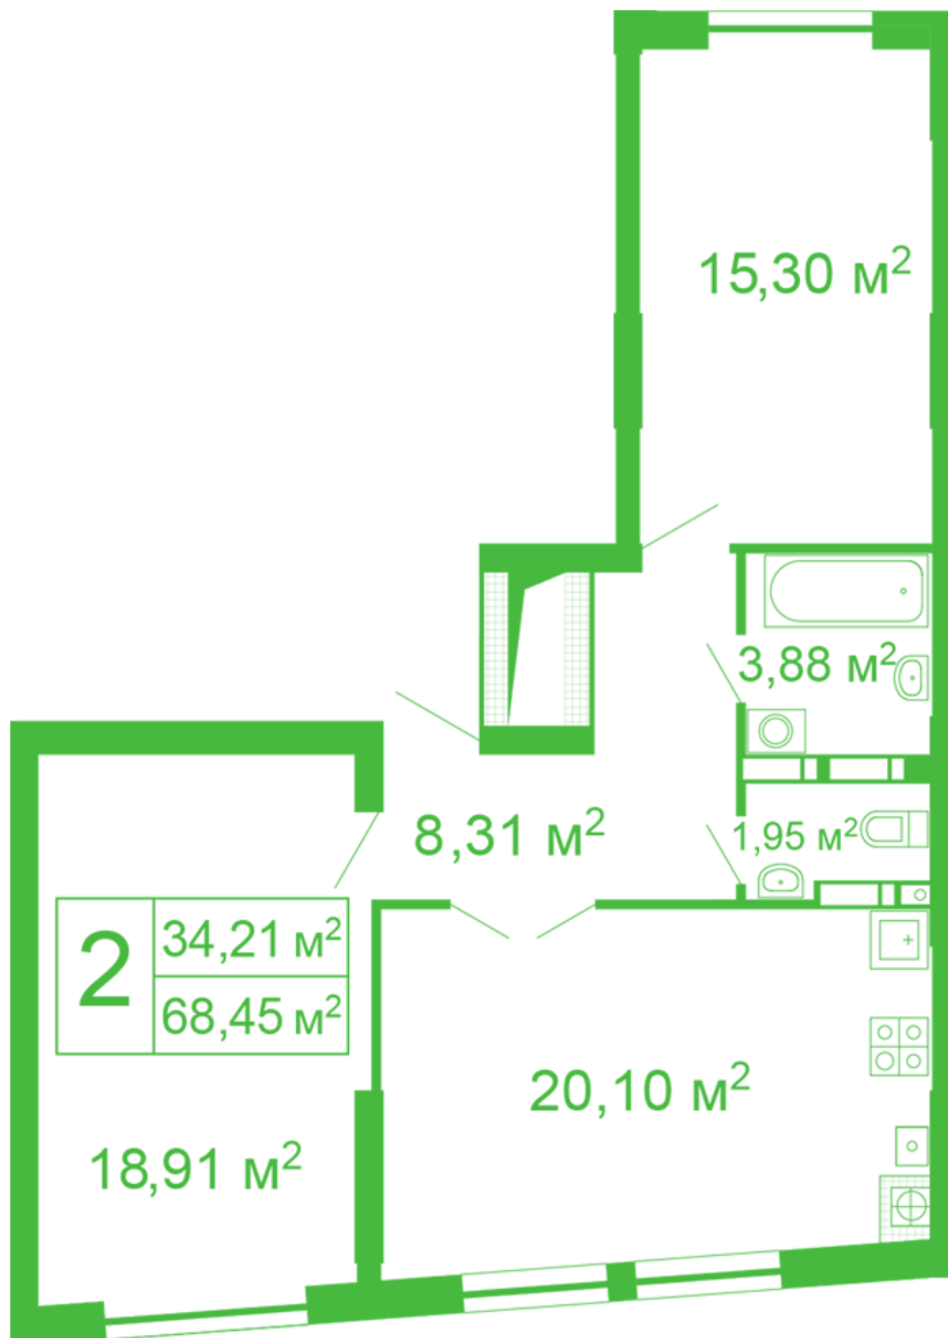

RC «Shasliviyy» in Sofiyivska Borschagivka

schastliviyy.novabydova.com.ua

096 023 03 10

Plan 2 room apartment in the house on the 11, Yablyneva Street — #55

PLAN TYPE: №55

House 11, Yablyneva street
2 roomed, 2-10 Floor

Characteristics

Gross area: 68.45 m²
Living space: 34.21 m²
Kitchen area: 20.1 m²