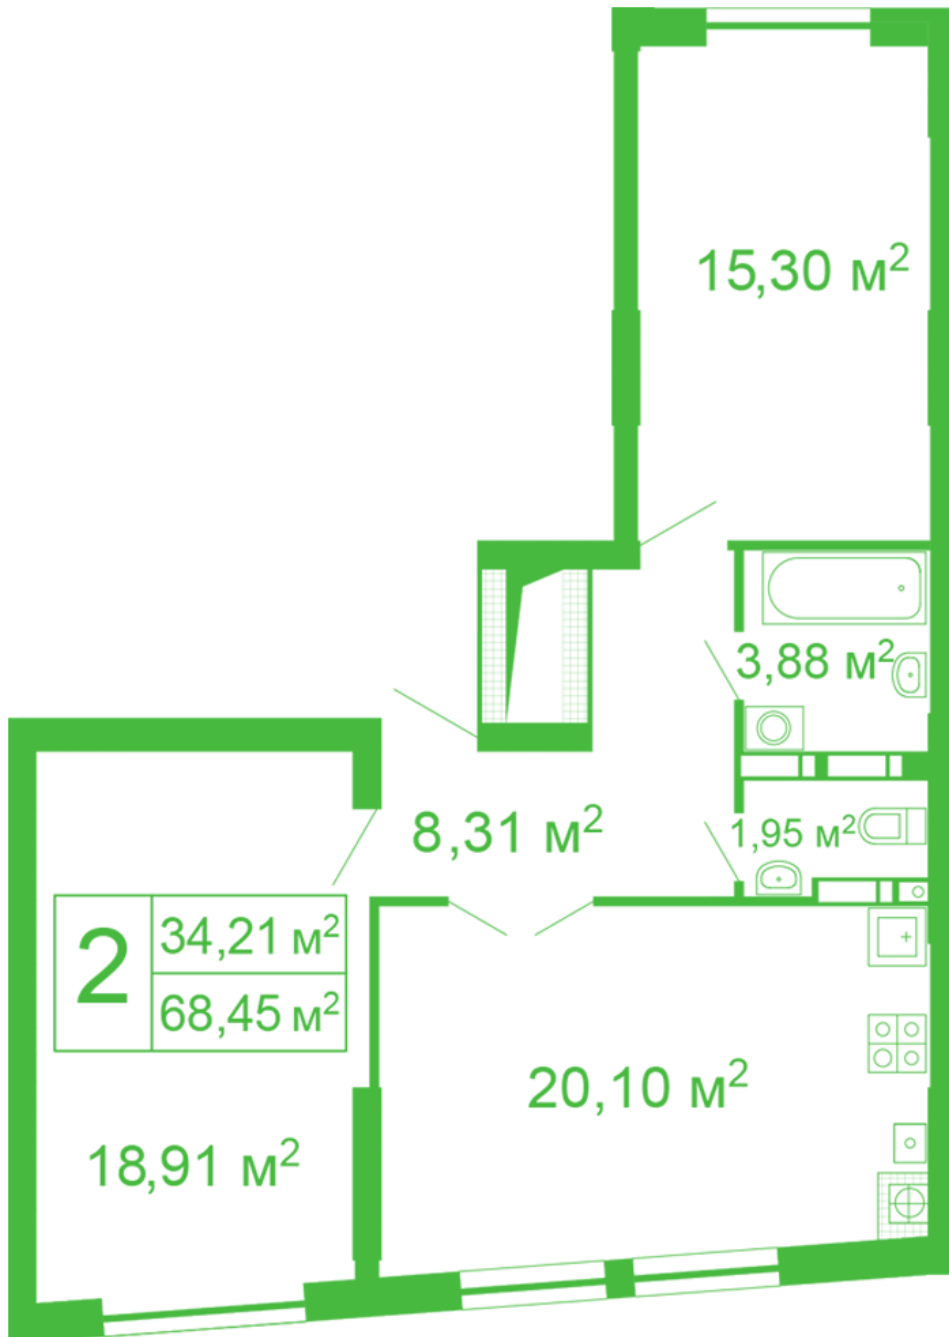

RC «Shasliviyy» in Sofiyivska Borschagivka

schastliviyy.novabydova.com.ua

096 023 03 10

Plan 2 room apartment in the house on the 11, Yablyneva Street — #55

PLAN TYPE: №55

House 11, Yablyneva street
2 roomed, 2-10 Floor

Characteristics

Gross area: 68.45 m²

Living space: 34.21 m²

Kitchen area: 20.1 m²