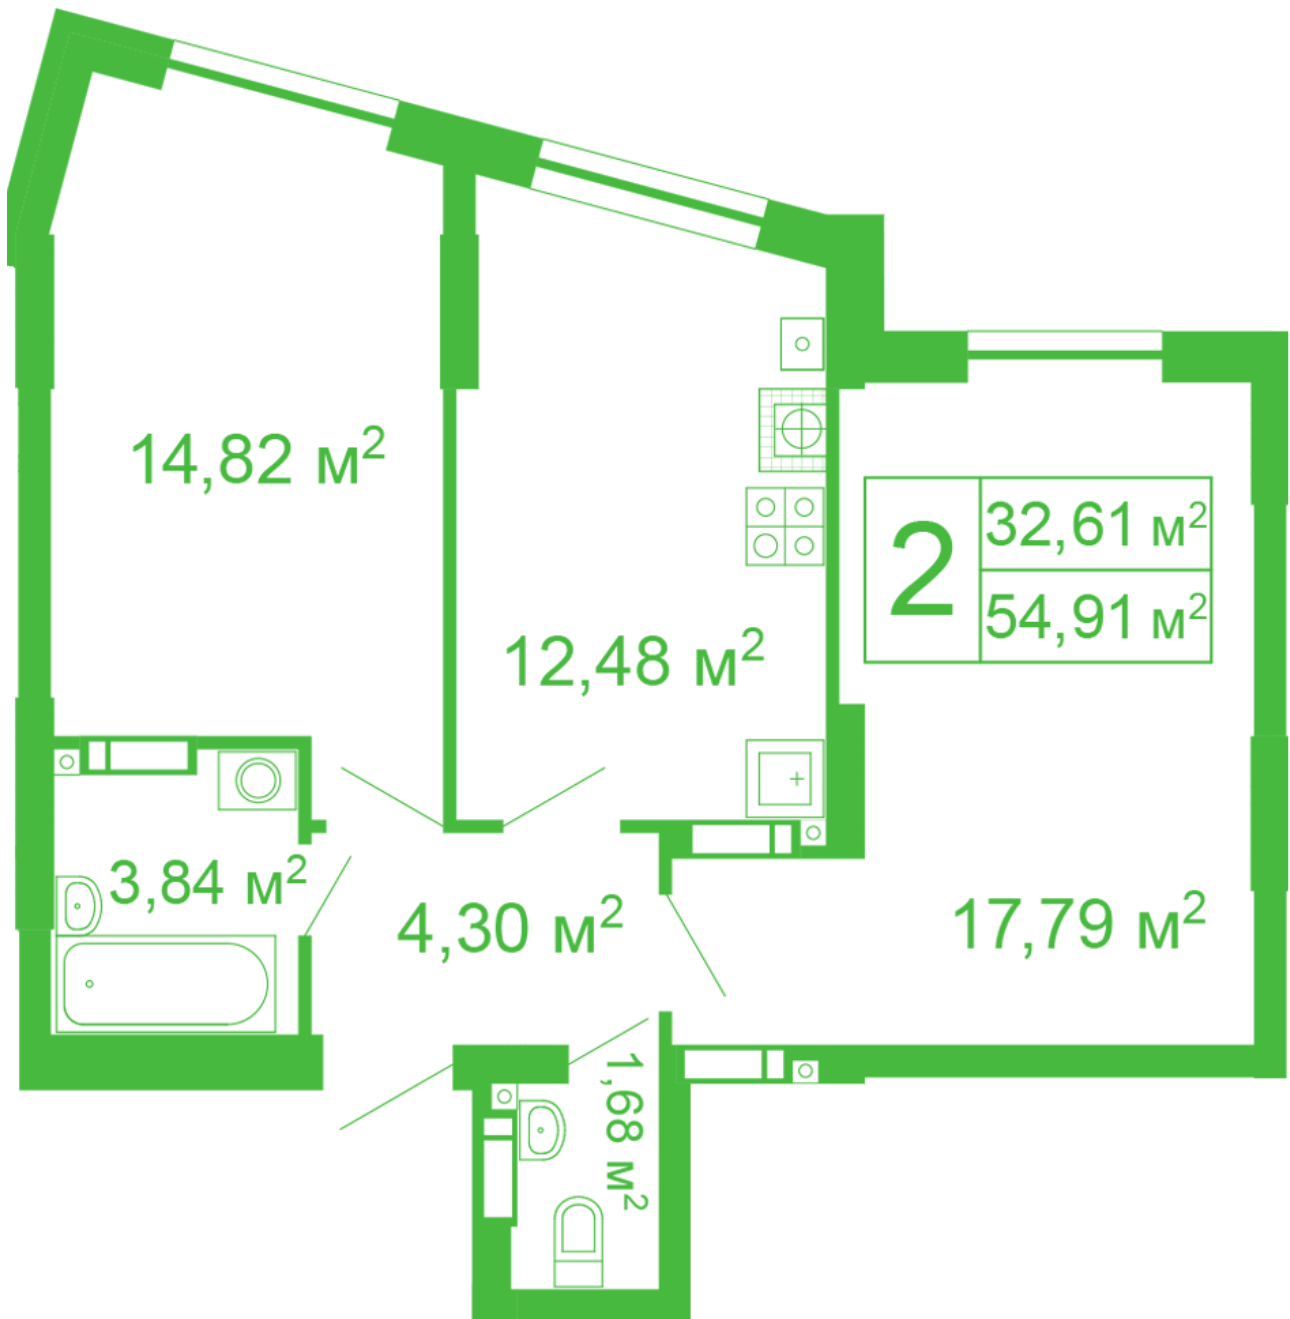

RC «Shasliviyy» in Sofiyivska Borschagivka

schastliviyy.novabydova.com.ua
096 023 03 10

Plan 2 room apartment in the house on the 11, Yablyneva Street — #44/2

PLAN TYPE: №44/2

House 11, Yablyneva street
2 roomed, 2-10 Floor

Characteristics

Gross area: 54.91 m²
Living space: 32.61 m²
Kitchen area: 12.48 m²