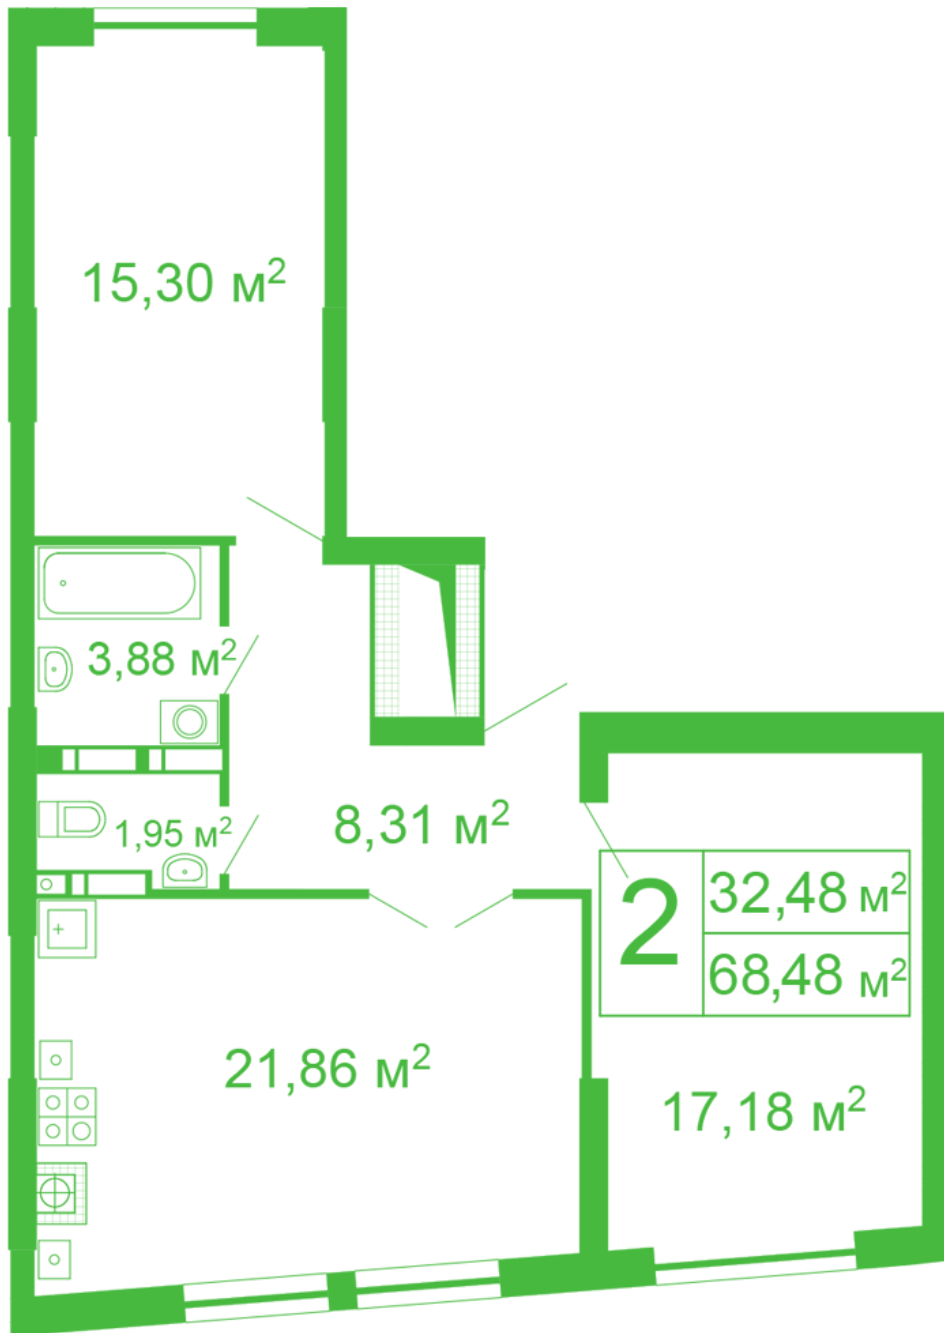

RC «Shasliviyy» in Sofiyivska Borschagivka

schastliviyy.novabydova.com.ua

096 023 03 10

Plan 2 room apartment in the house on the 11, Yablyneva Street — #41

PLAN TYPE: №41

House 11, Yablyneva street
2 roomed, 2-10 Floor

Characteristics

Gross area: 68.48 m²
Living space: 32.48 m²
Kitchen area: 21.86 m²