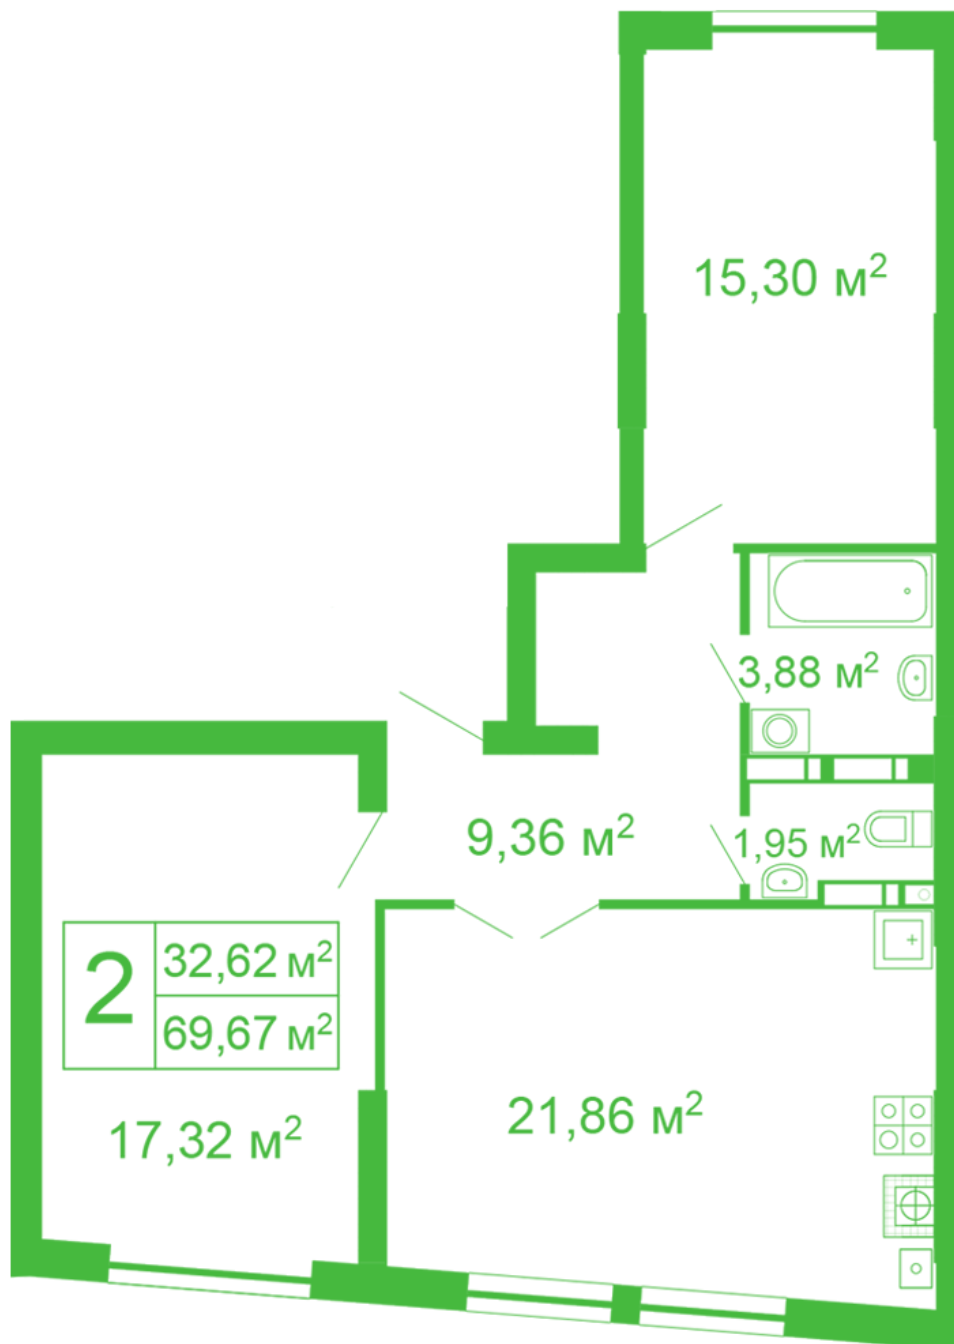

RC «Shasliviyy» in Sofiyivska Borschagivka

schastliviyy.novabydova.com.ua

096 023 03 10

Plan 2 room apartment in the house on the 11, Yablyneva Street — #35

PLAN TYPE: №35

House 11, Yablyneva street
2 roomed, 2-10 Floor

Characteristics

Gross area: 69.67 m²
Living space: 32.67 m²
Kitchen area: 21.86 m²