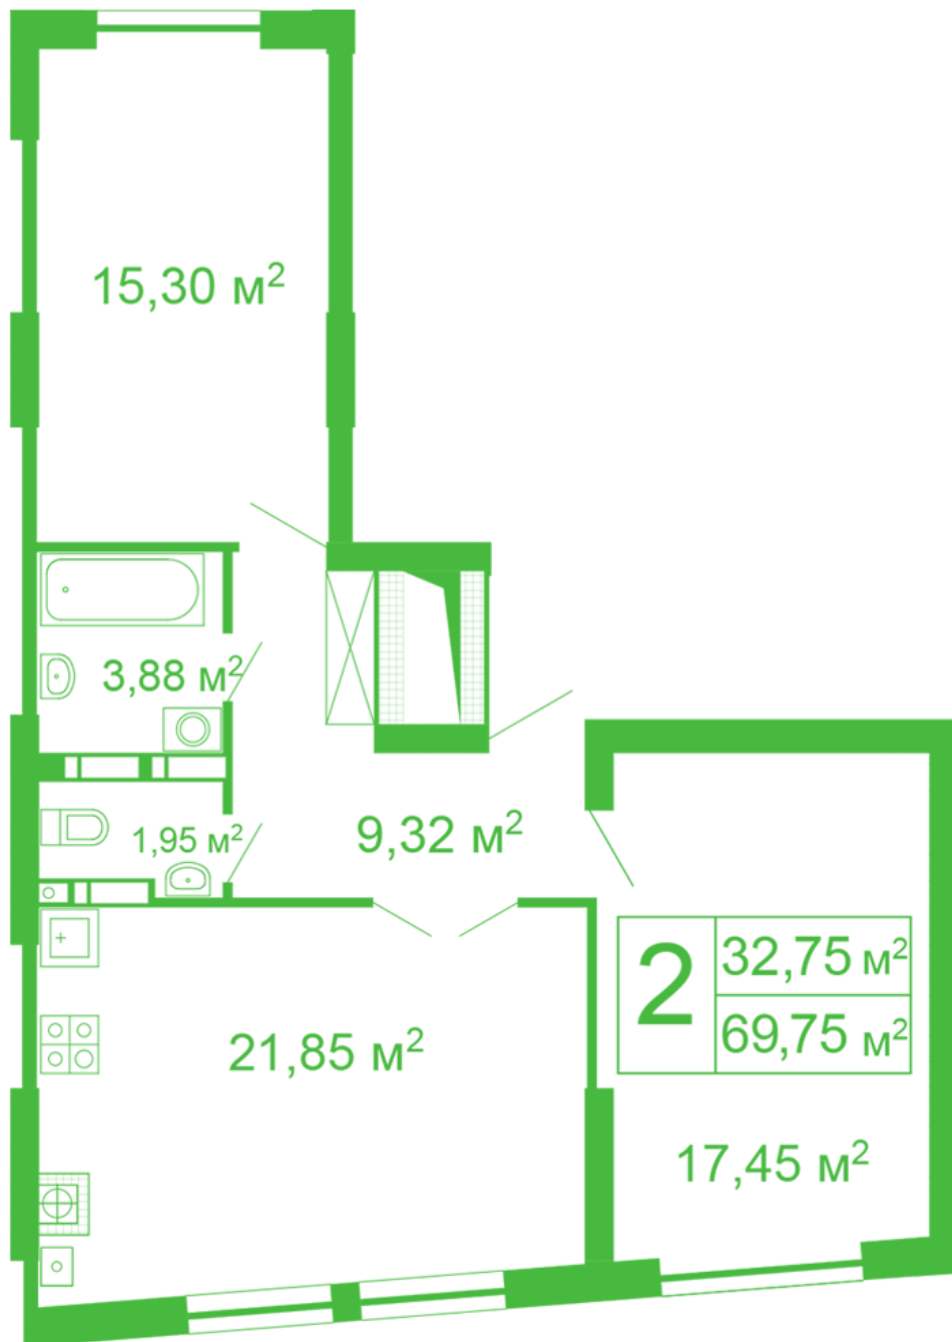

RC «Shasliviyy» in Sofiyivska Borschagivka

schastliviyy.novabydova.com.ua

096 023 03 10

Plan 2 room apartment in the house on the 11, Yablyneva Street — #31

PLAN TYPE: №31

House 11, Yablyneva street
2 roomed, 2-10 Floor

Characteristics

Gross area: 69.75 m²
Living space: 32.75 m²
Kitchen area: 21.85 m²