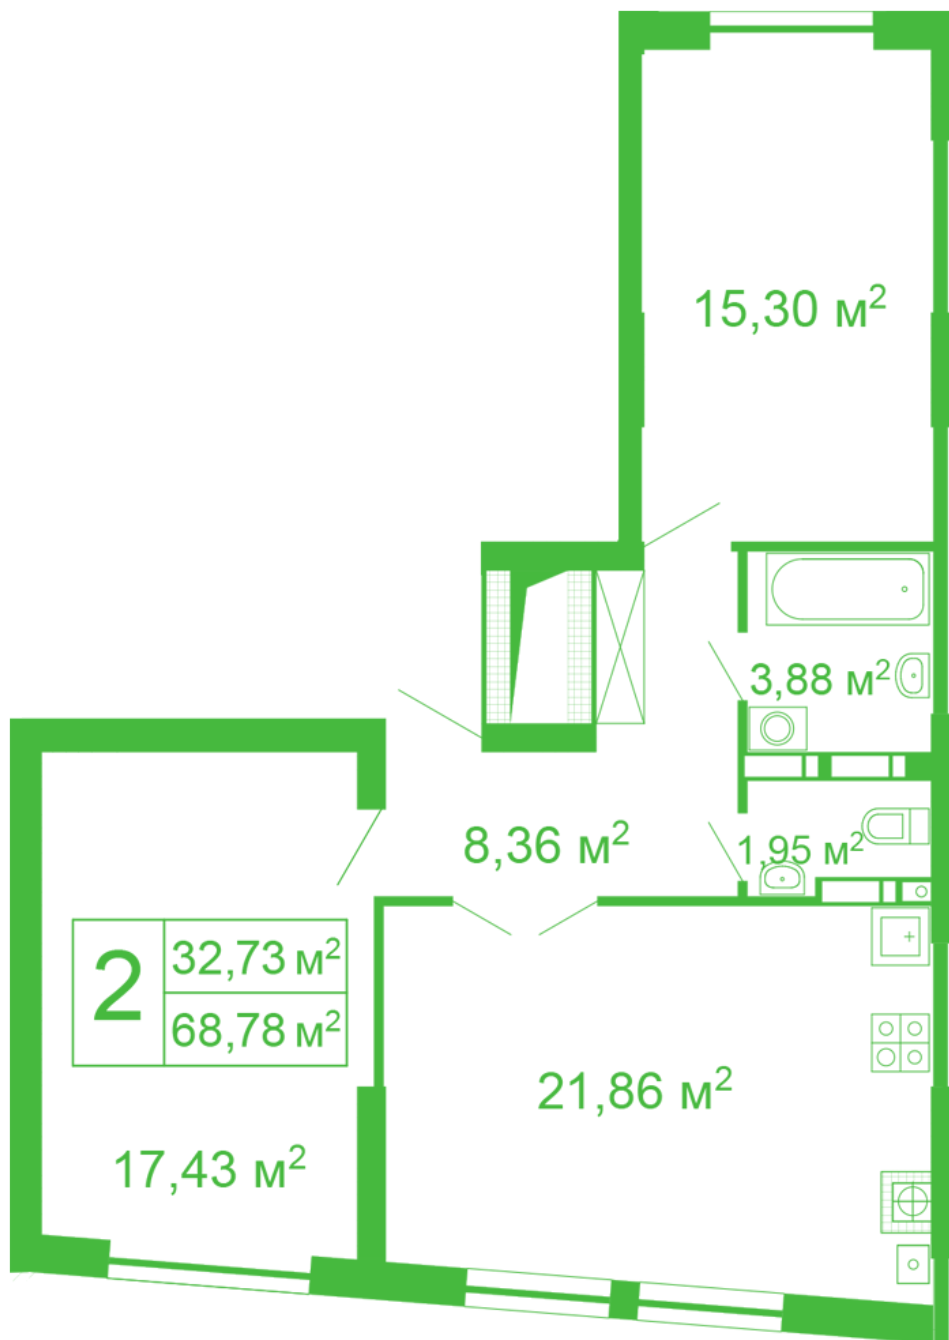

RC «Shasliviyy» in Sofiyivska Borschagivka

schastliviyy.novabydova.com.ua

096 023 03 10

Plan 2 room apartment in the house on the 11, Yablyneva Street — #25

PLAN TYPE: №25

House 11, Yablyneva street
2 roomed, 2-10 Floor

Characteristics

Gross area: 68.78 m²
Living space: 32.73 m²
Kitchen area: 21.86 m²