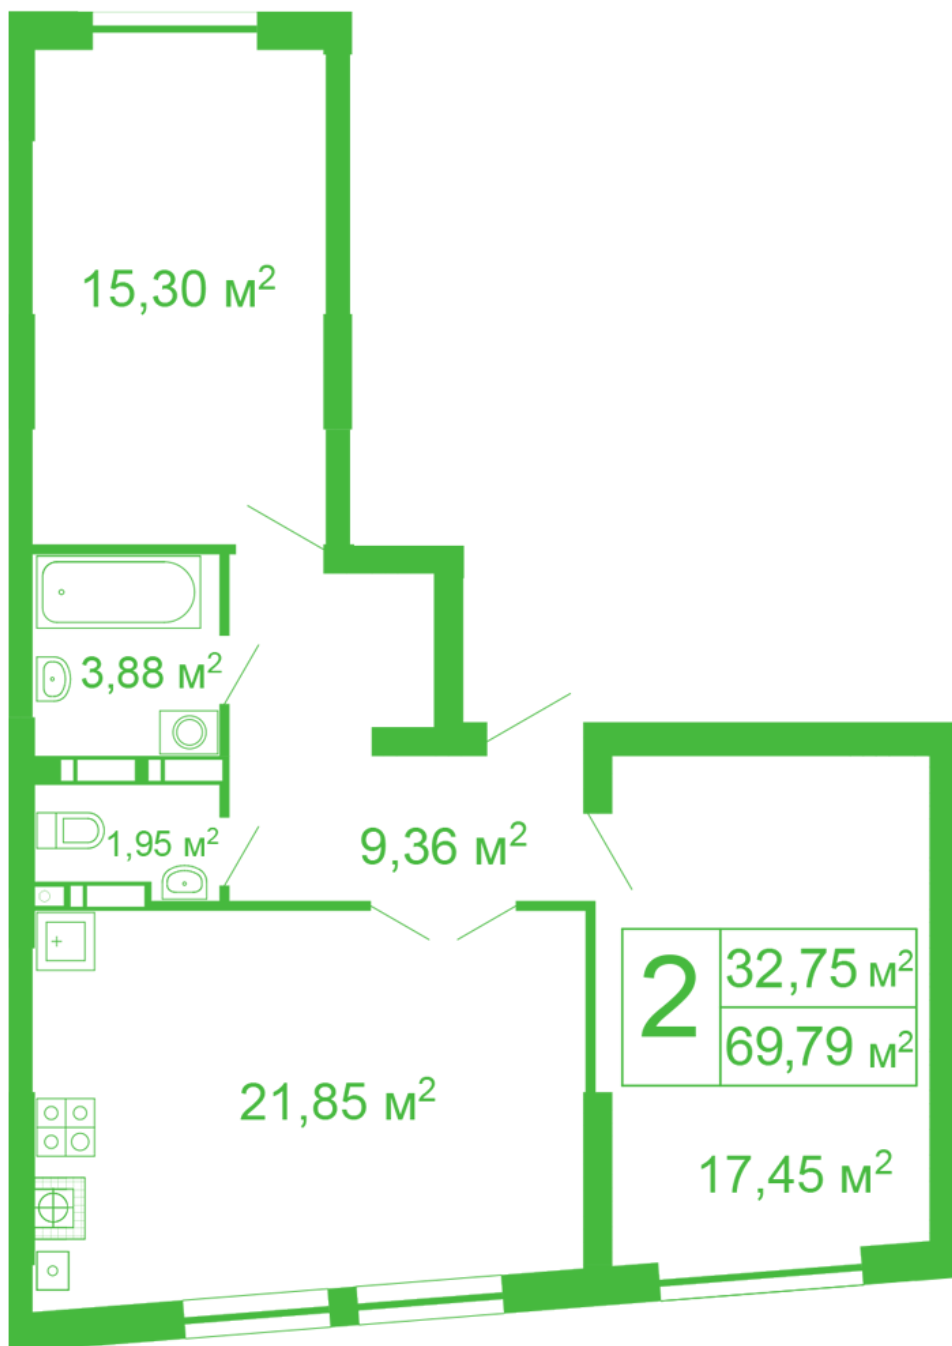

RC «Shasliviyy» in Sofiyivska Borschagivka

schastliviyy.novabydova.com.ua

096 023 03 10

Plan 2 room apartment in the house on the 11, Yablyneva Street — #21

PLAN TYPE: №21

House 11, Yablyneva street
2 roomed, 2-10 Floor

Characteristics

Gross area: 69.79 m²
Living space: 32.75 m²
Kitchen area: 21.85 m²