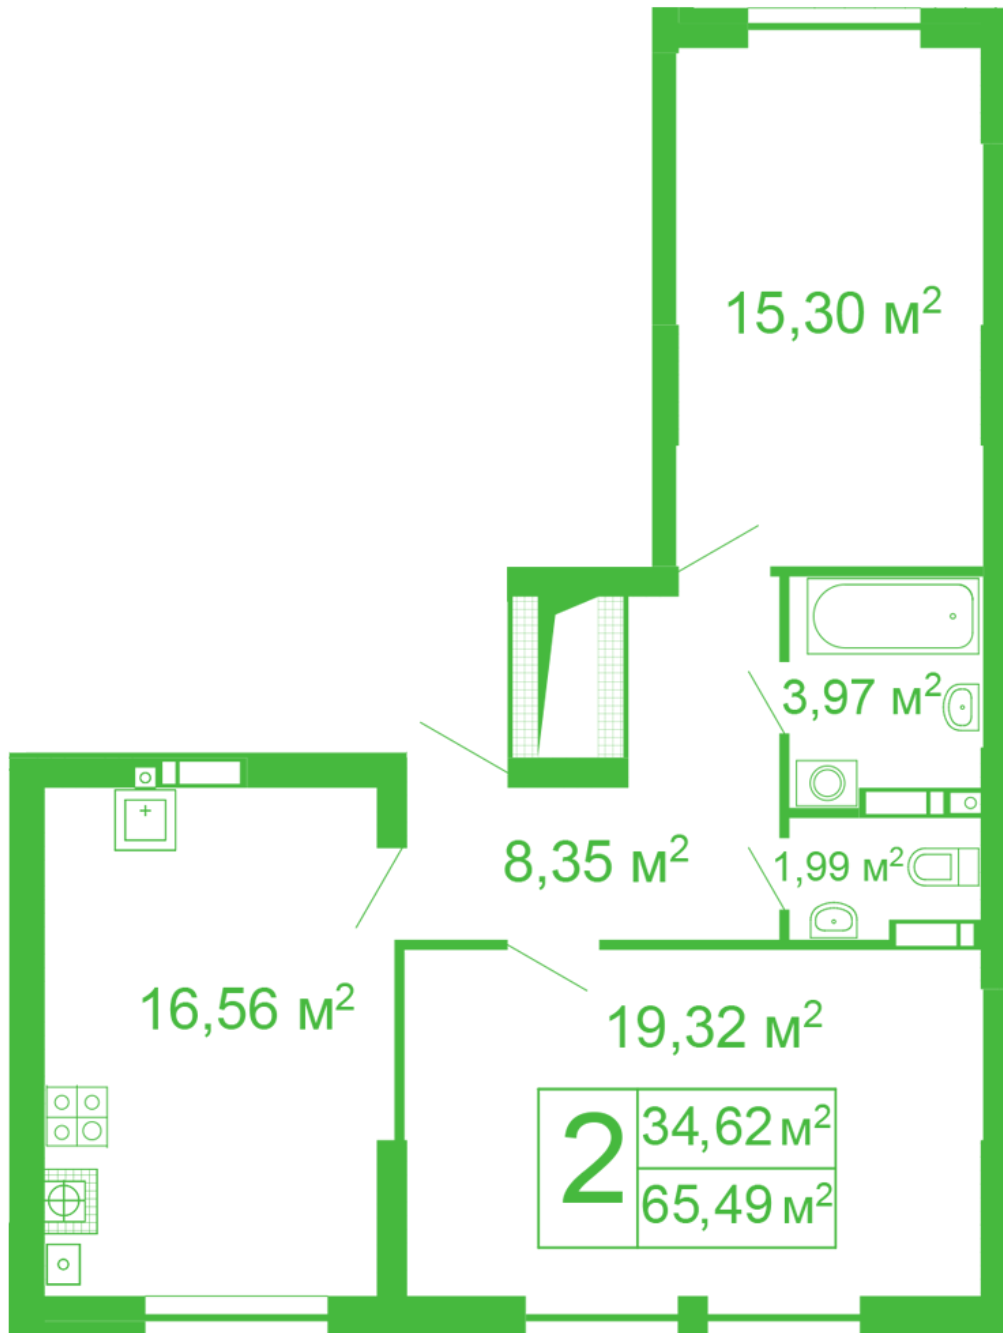

RC «Shasliviyy» in Sofiyivska Borschagivka

schastliviyy.novabydova.com.ua

096 023 03 10

Plan 2 room apartment in the house on the 11, Yablyneva Street — #16

PLAN TYPE: №16

House 11, Yablyneva street
2 roomed, 2-10 Floor

Characteristics

Gross area: 65.49 m²
Living space: 34.62 m²
Kitchen area: 16.56 m²