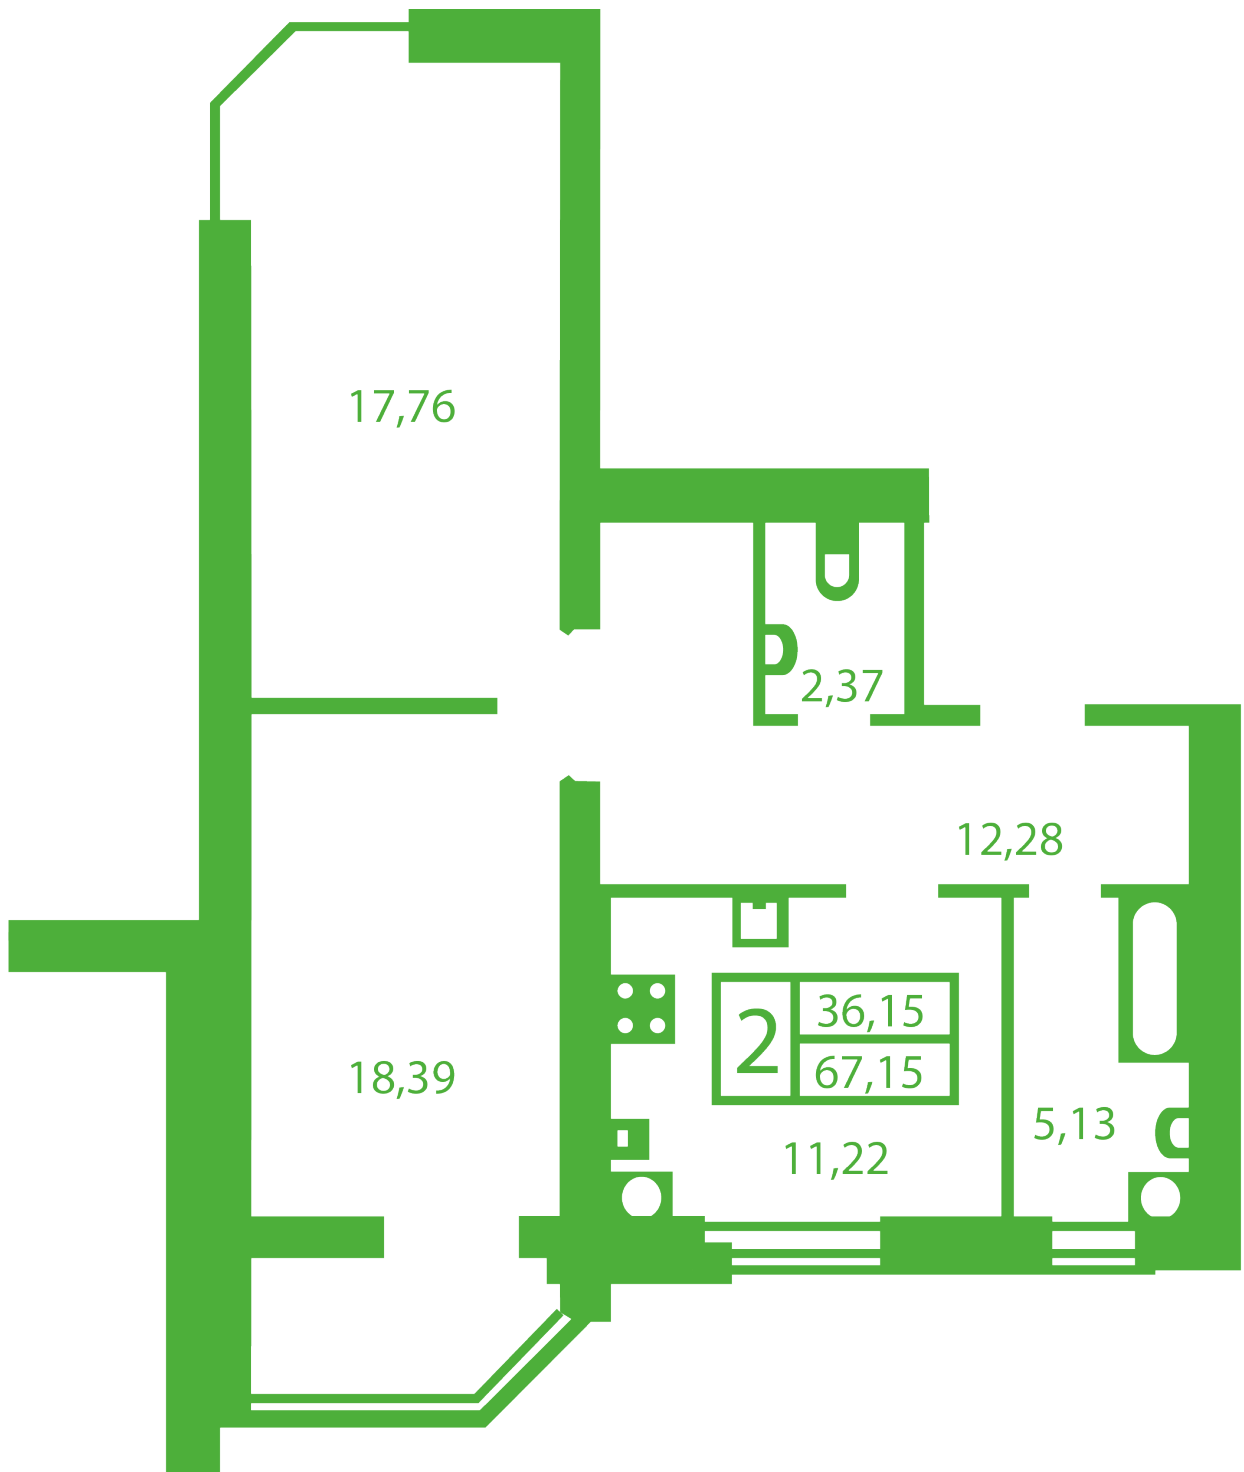

RC «Shasliviyy» in Sofiyivska Borschagivka

schastliviyy.novabydova.com.ua

096 023 03 10

Plan 2 room apartment in the house on the 9-G,D, Yablyneva Street — #1

PLAN TYPE: №1

House 9-G,D, Yablyneva street
 2 roomed, Floor view Floor

Characteristics

Gross area: 67.15 m2

Living space: 36.15 m²

Kitchen area: 11.22 m²