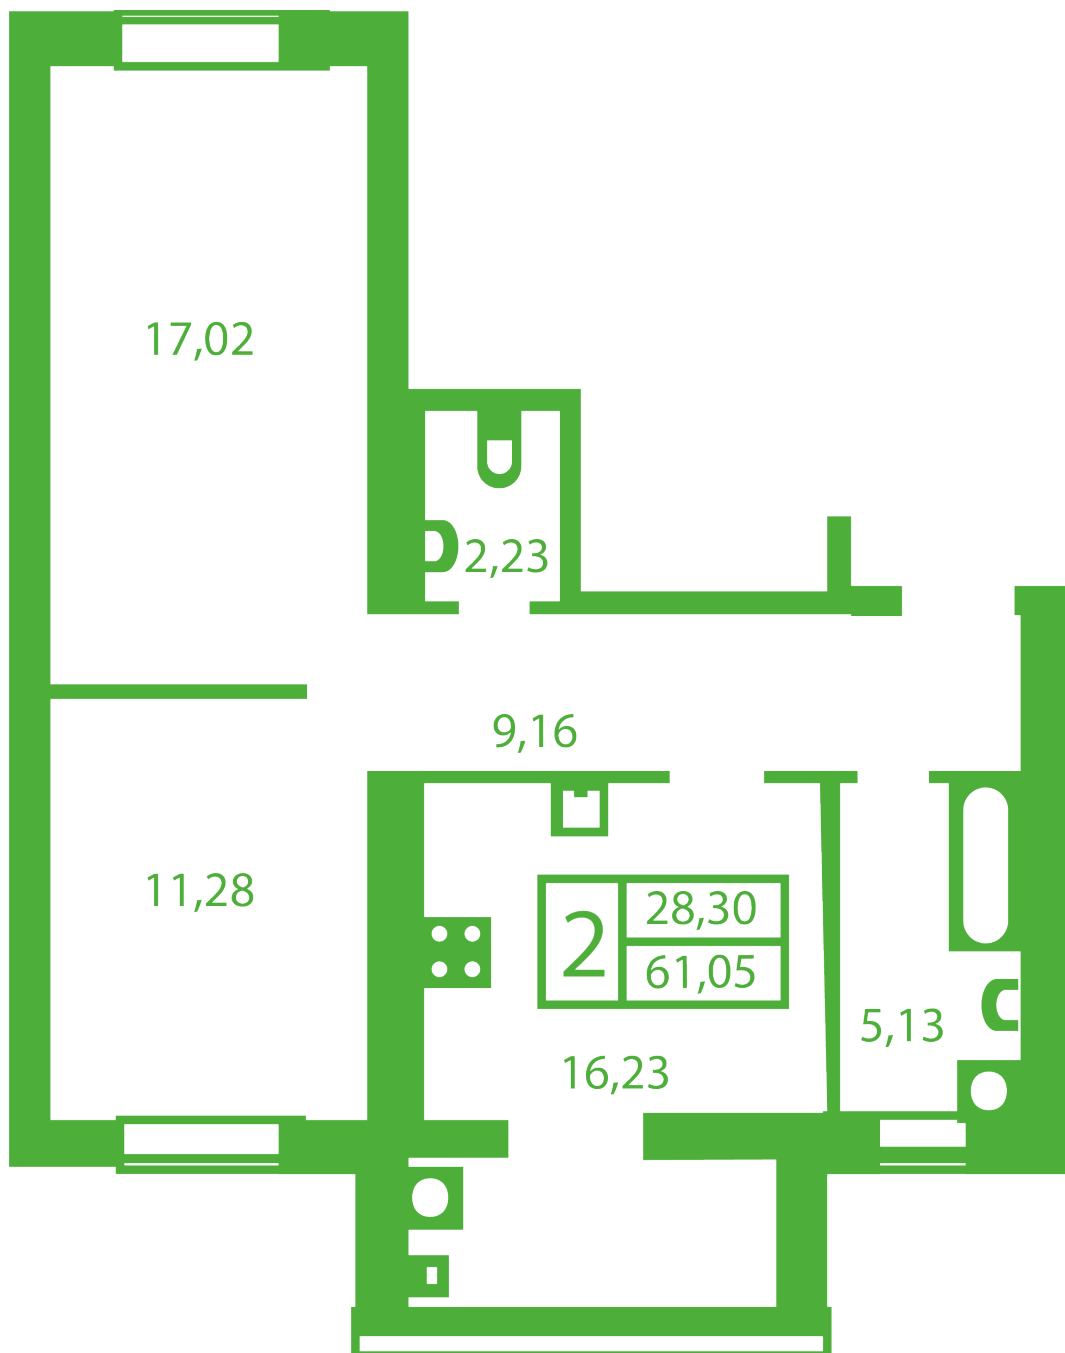

RC «Shasliviyy» in Sofiyivska Borschagivka

schastliviyy.novabydova.com.ua
096 023 03 10

Plan 2 room apartment in the house on the 9-G,D, Yablyneva Street – #15

PLAN TYPE: №15

House 9-G,D, Yablyneva street
2 roomed, Floor view Floor

Characteristics

Gross area: 61.05 m²
Living space: 28.3 m²
Kitchen area: 16.23 m²