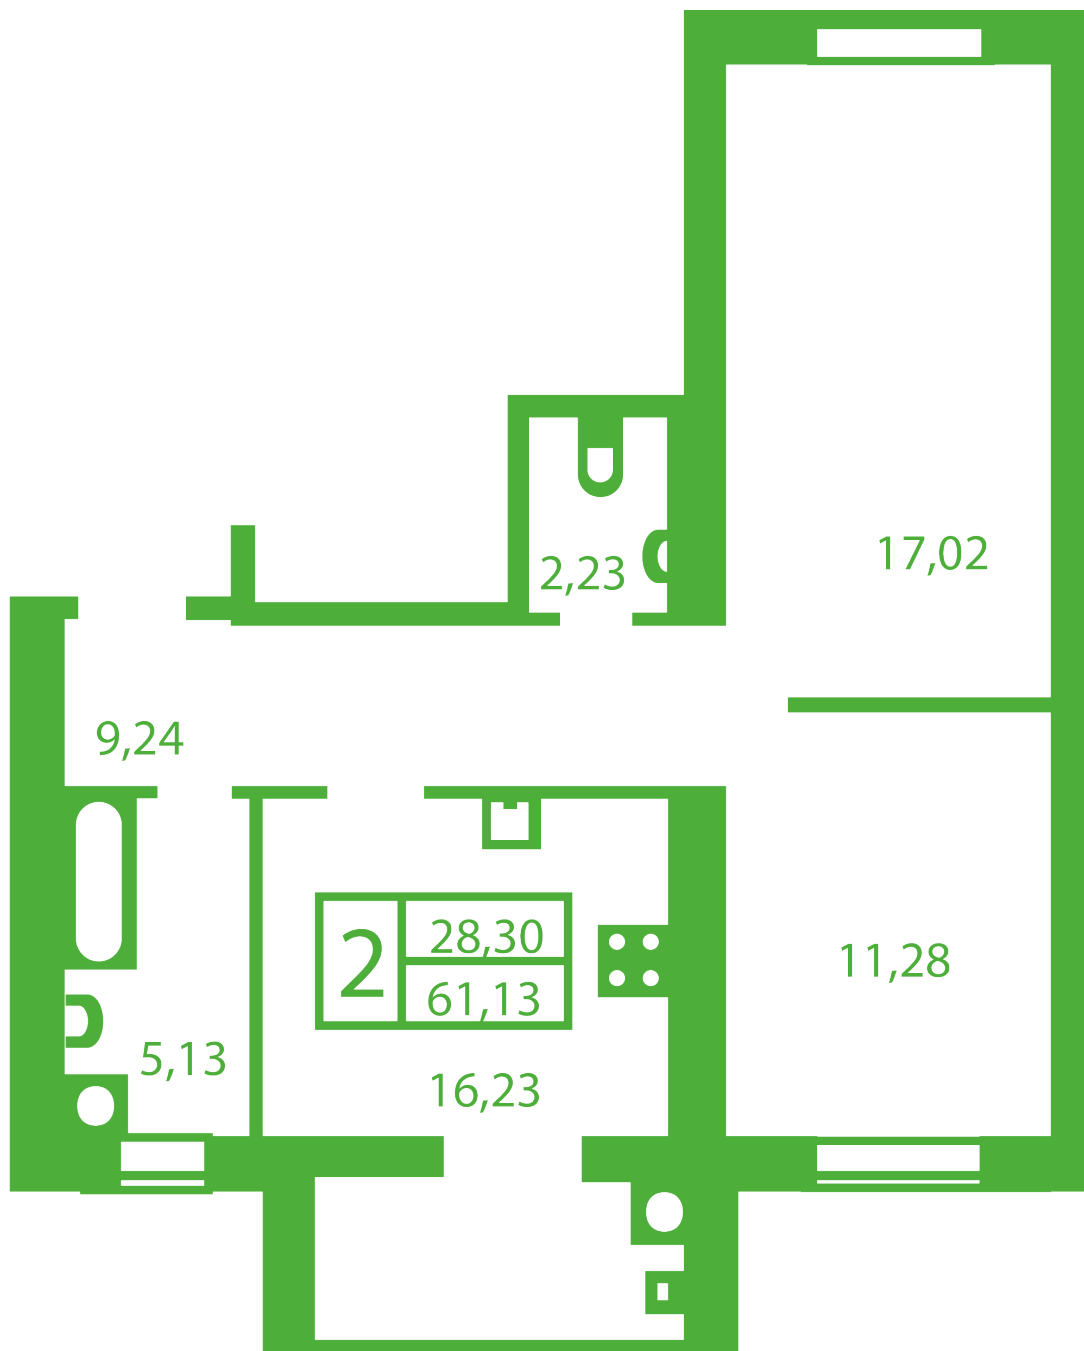

RC «Shasliviyy» in Sofiyivska Borschagivka

schastliviyy.novabydova.com.ua

096 023 03 10

Plan 2 room apartment in the house on the 9-G,D, Yablyneva Street — #14

PLAN TYPE: №14

House 9-G,D, Yablyneva street
2 roomed, Floor view Floor

Characteristics

Gross area: 61.13 m²
Living space: 28.3 m²
Kitchen area: 16.23 m²