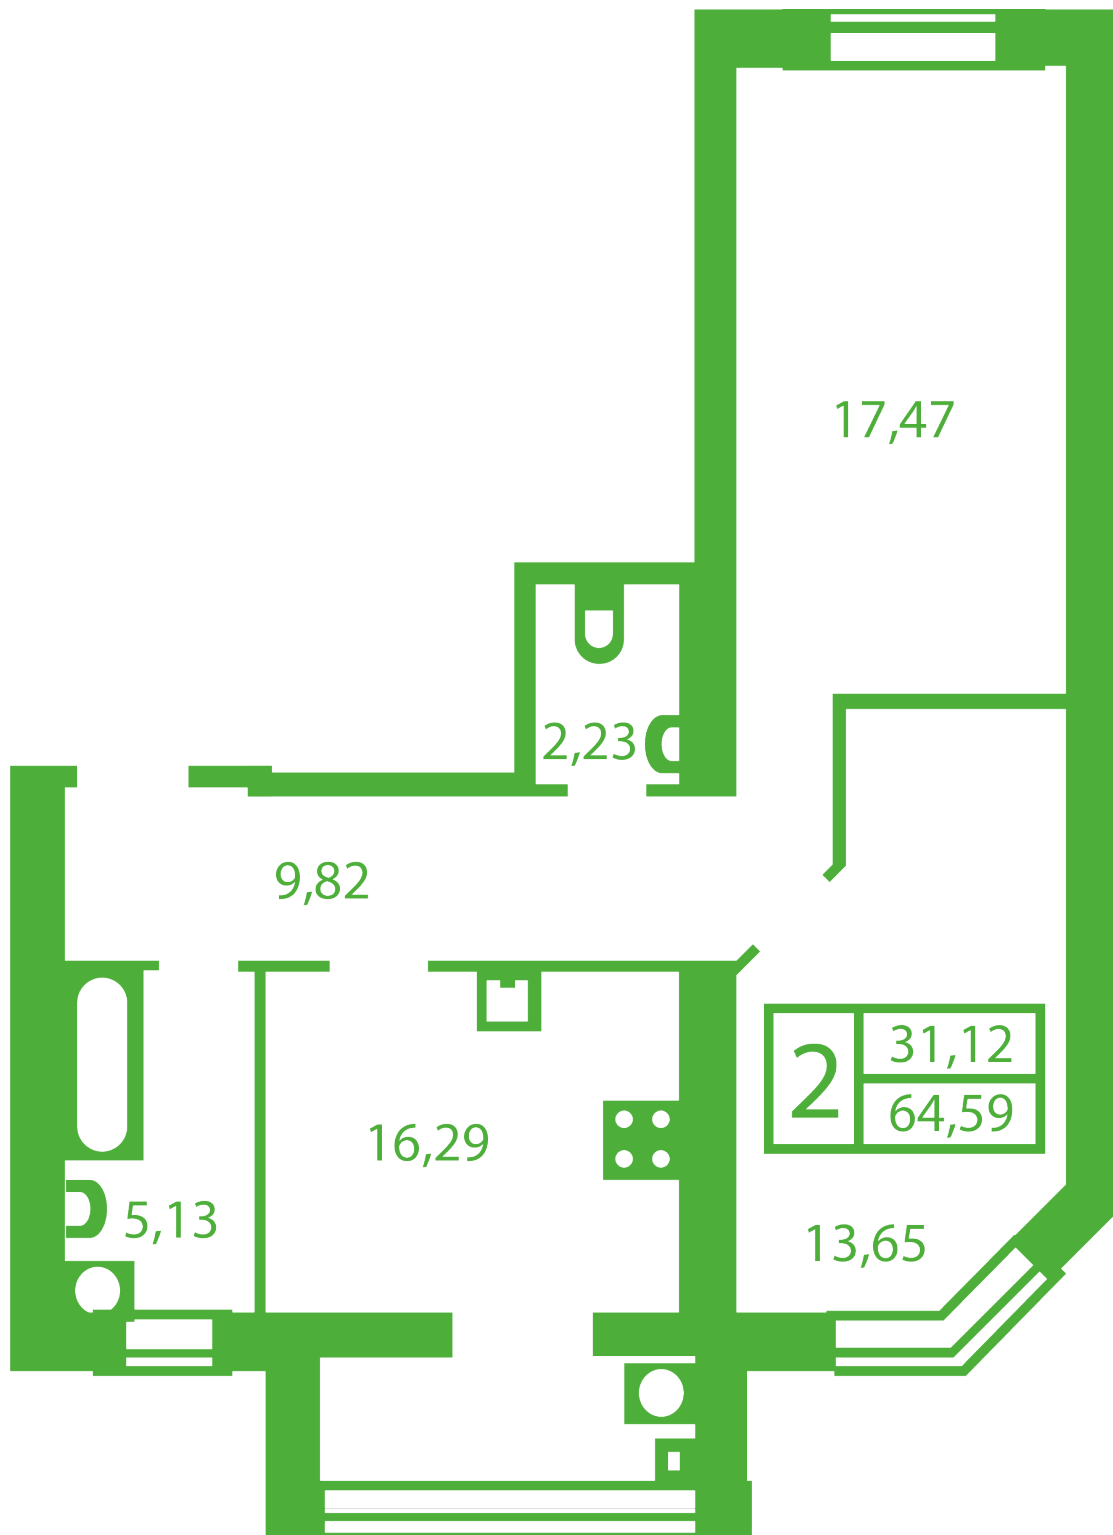

RC «Shasliviyy» in Sofiyivska Borschagivka

schastliviyy.novabydova.com.ua

096 023 03 10

Plan 2 room apartment in the house on the 9-G,D, Yablyneva Street — #10

PLAN TYPE: №10

House 9-G,D, Yablyneva street
 2 roomed, Floor view Floor

Characteristics

Gross area: 64.59 m²

Living space: 31.12 m²

Kitchen area: 16.29 m²