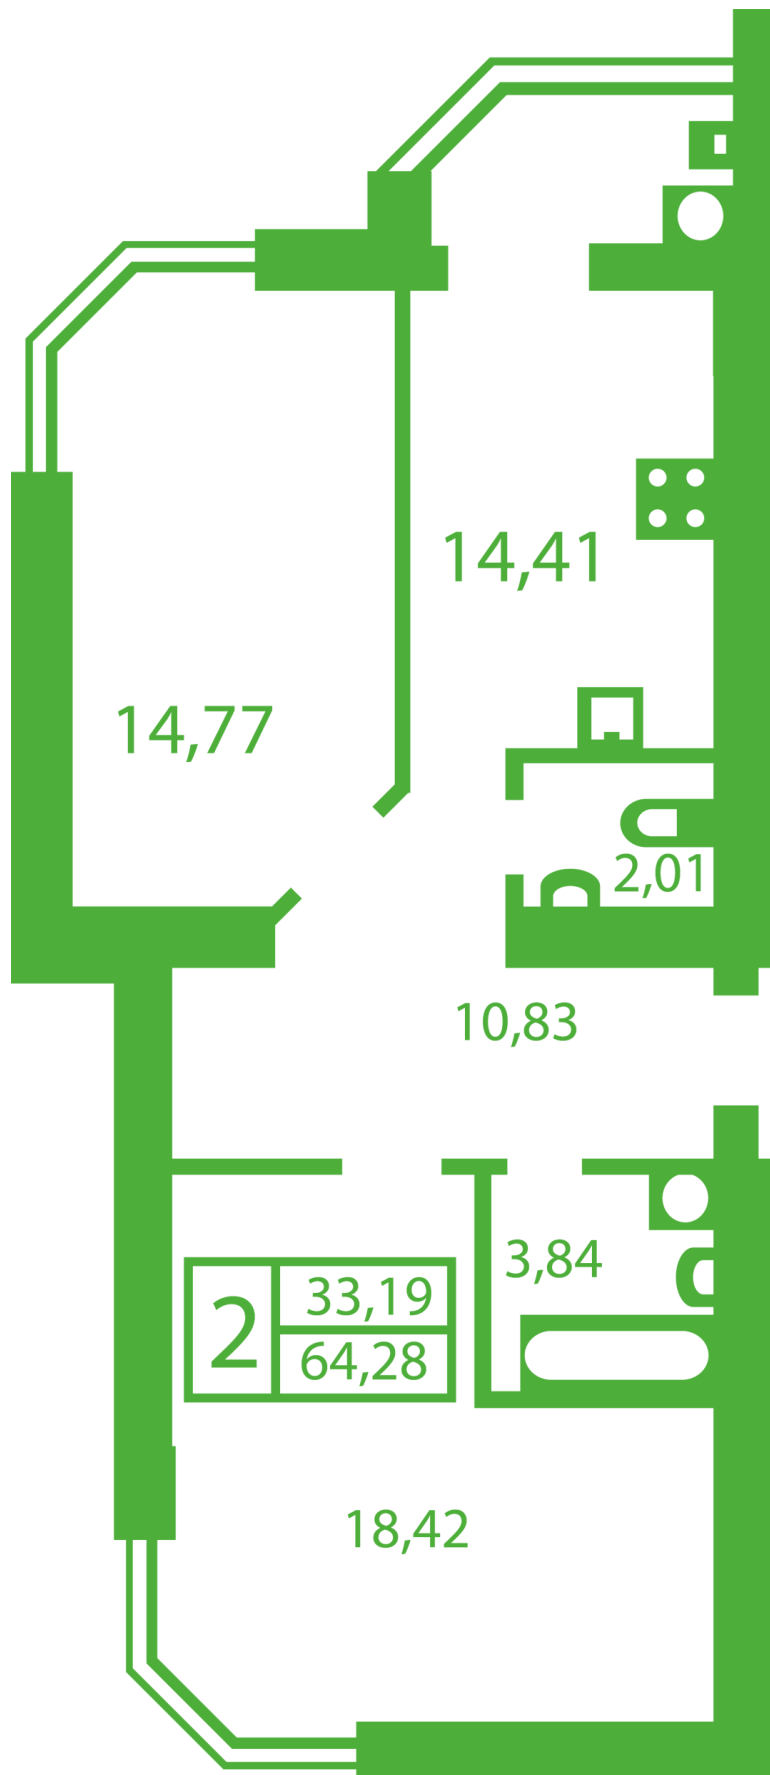

RC «Shasliviyy» in Sofiyivska Borschagivka

schastliviyy.novabydova.com.ua

096 023 03 10

**Plan 2 room apartment in the house on the 9-A,B,V,
Yablyneva Street — #1**

PLAN TYPE: №1

House 9-A,B,V, Yablyneva street
2 roomed, Floor view Floor

Characteristics

Gross area: 64.28 m²

Living space: 33.19 m²

Kitchen area: 14.41 m²