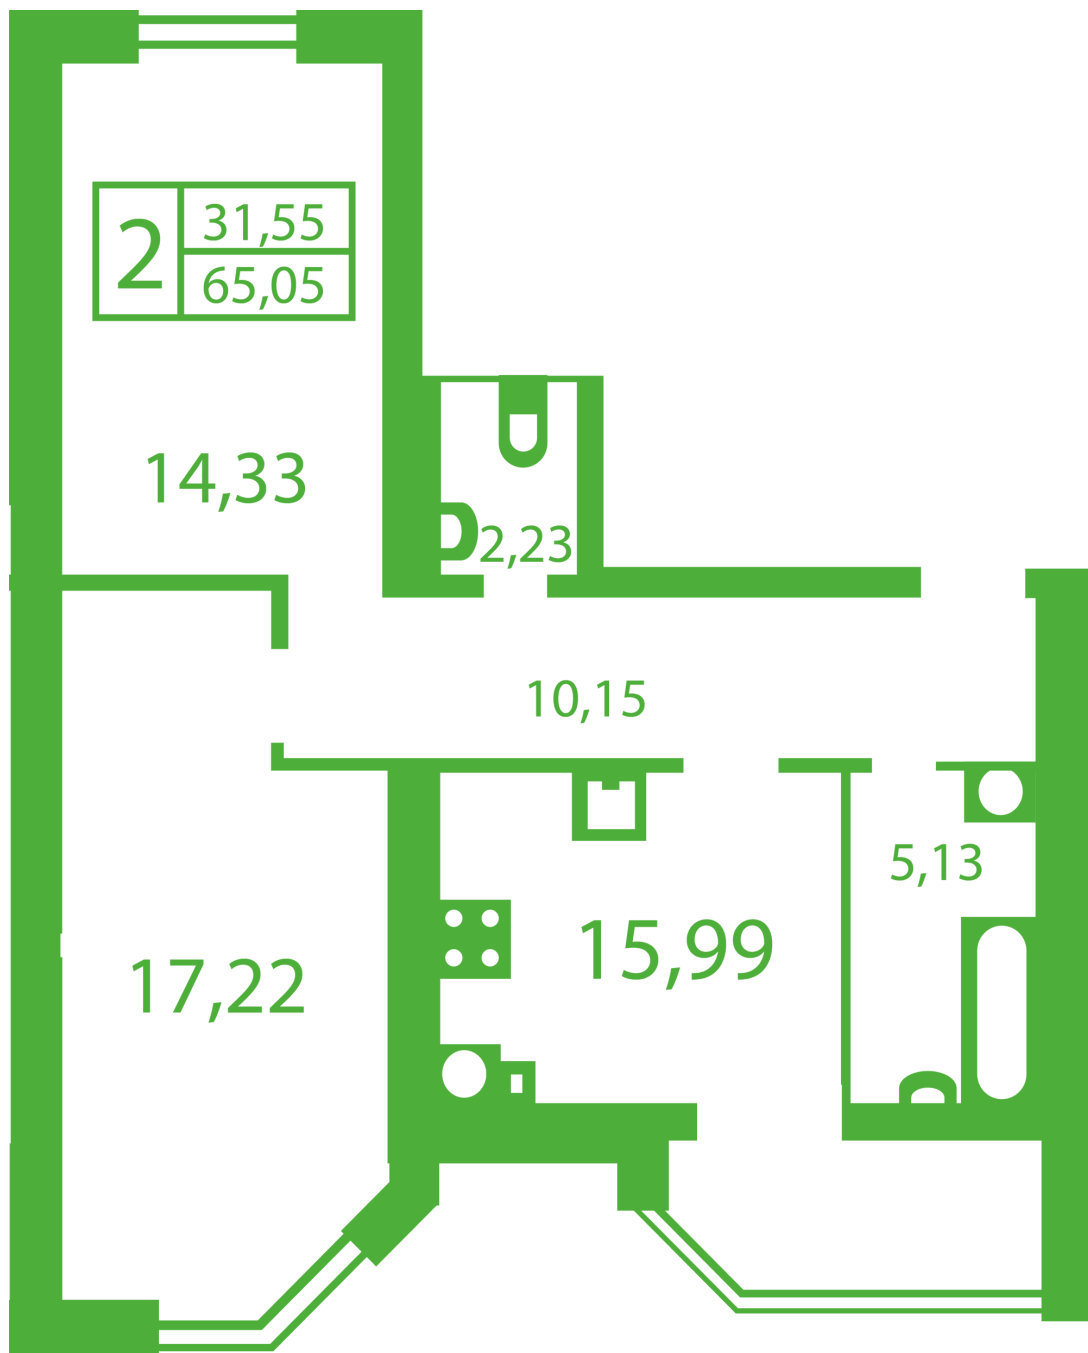

RC «Shasliviyy» in Sofiyivska Borschagivka

schastliviyy.novabydova.com.ua

096 023 03 10

**Plan 2 room apartment in the house on the 9-A,B,V,
Yablyneva Street — #14**

PLAN TYPE: №14

House 9-A,B,V, Yablyneva street
2 roomed, Floor view Floor

Characteristics

Gross area: 65.05 m²
Living space: 31.55 m²
Kitchen area: 15.99 m²