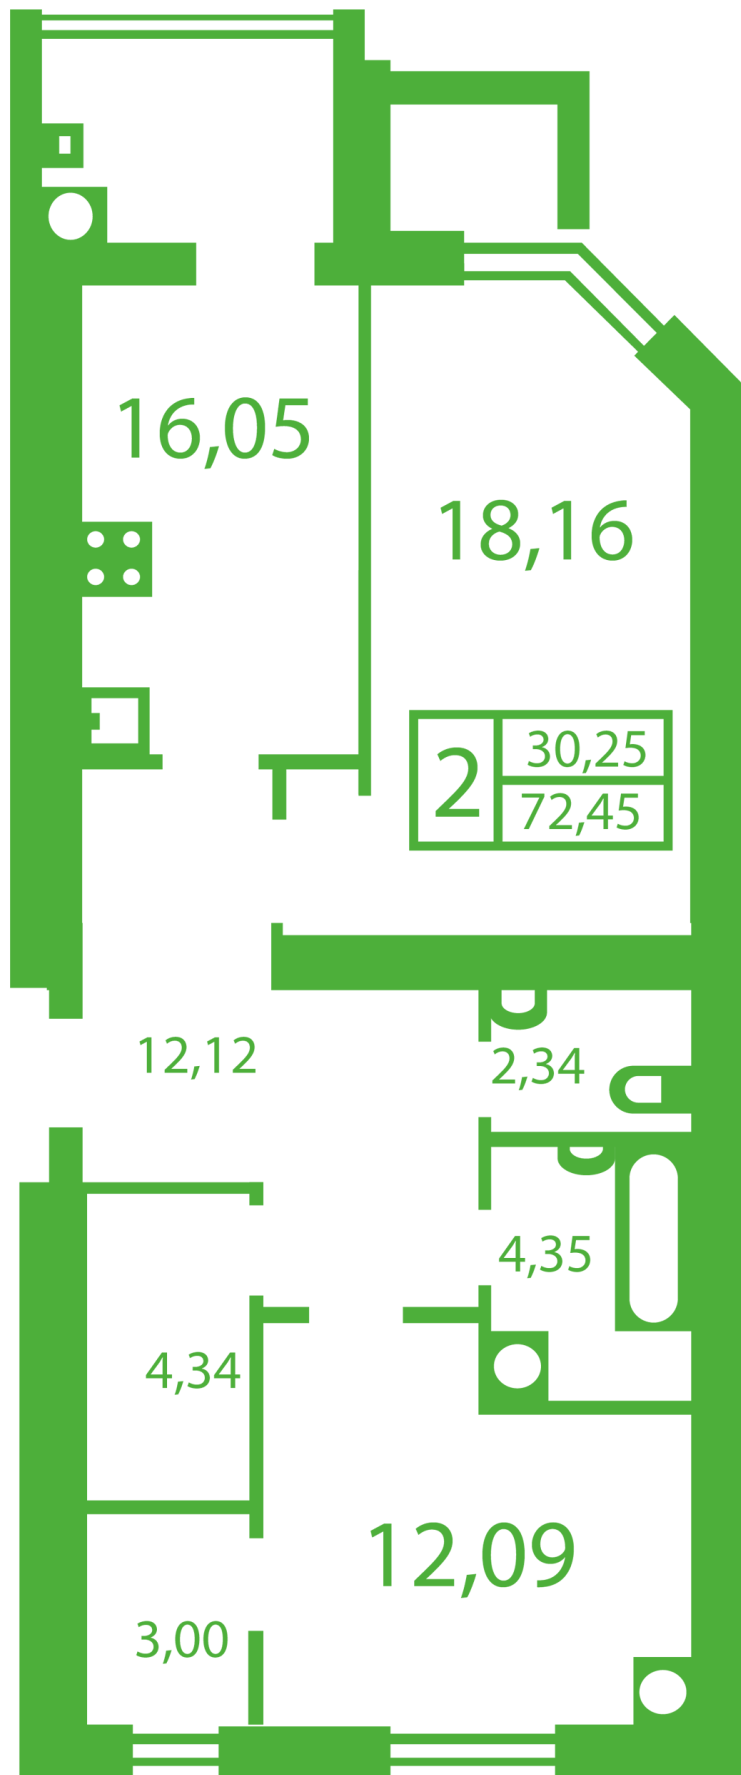

RC «Shasliviyy» in Sofiyivska Borschagivka

schastliviyy.novabydova.com.ua

096 023 03 10

**Plan 2 room apartment in the house on the 9-A,B,V,
Yablyneva Street — #12**

PLAN TYPE: №12

House 9-A,B,V, Yablyneva street
2 roomed, Floor view Floor

Characteristics

Gross area: 72.45 m²

Living space: 30.25 m²

Kitchen area: 16.05 m²