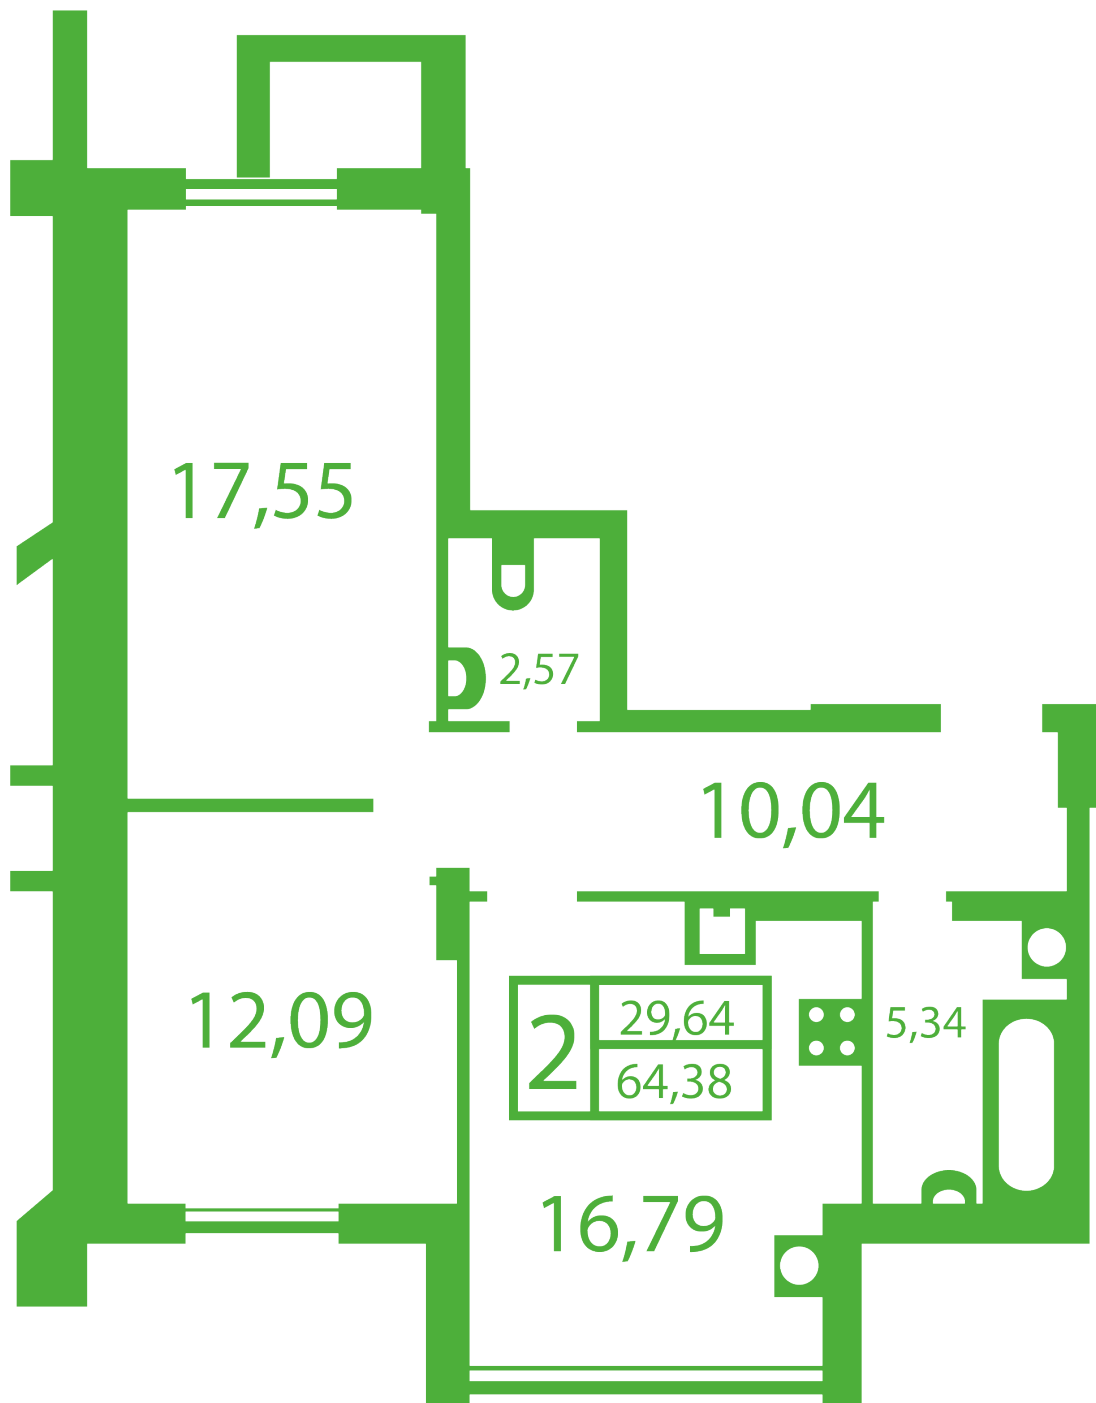

RC «Shasliviyy» in Sofiyivska Borschagivka

schastliviyy.novabydova.com.ua
096 023 03 10

Plan 2 room apartment in the house on the 7-A, Yablyneva Street — #6

PLAN TYPE: №6

House 7-A, Yablyneva street
2 roomed, Floor view Floor

Characteristics

Gross area: 64.38 m²
Living space: 29.64 m²
Kitchen area: 16.79 m²