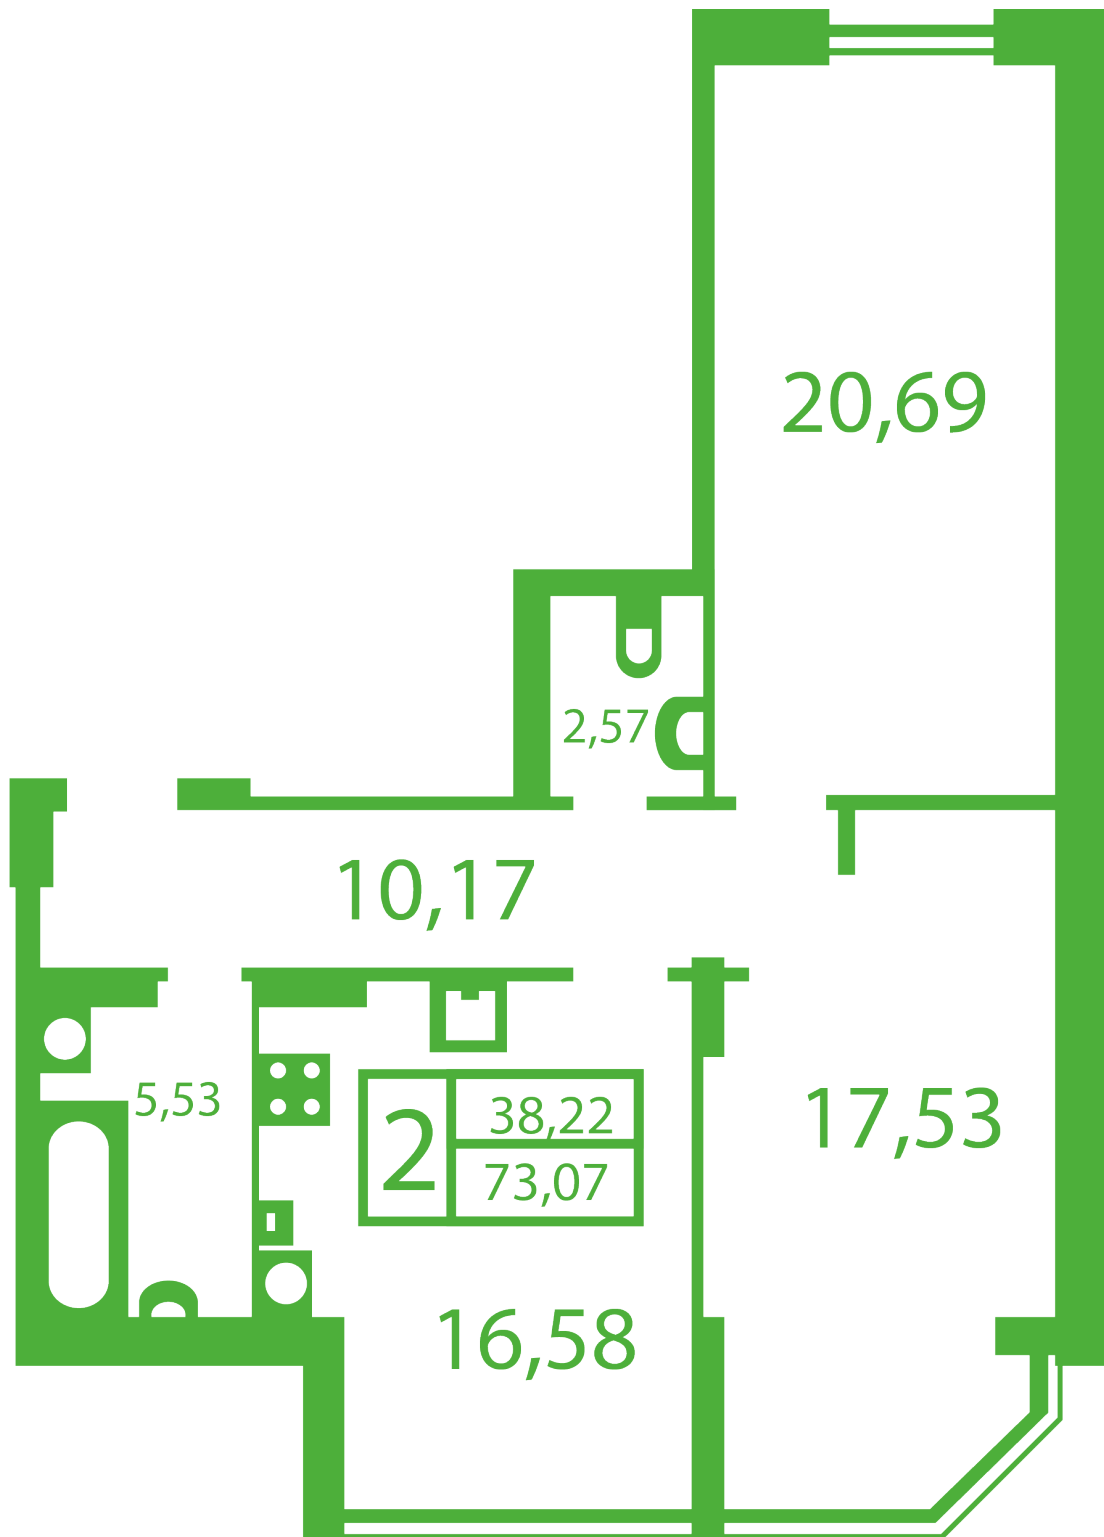

RC «Shasliviyy» in Sofiyivska Borschagivka

schastliviyy.novabydova.com.ua

096 023 03 10

Plan 2 room apartment in the house on the 7-A, Yablyneva Street — #10

PLAN TYPE: №10

House 7-A, Yablyneva street
2 roomed, Floor view Floor

Characteristics

Gross area: 73.07 m²
Living space: 38.22 m²

Kitchen area: 16.58 m²