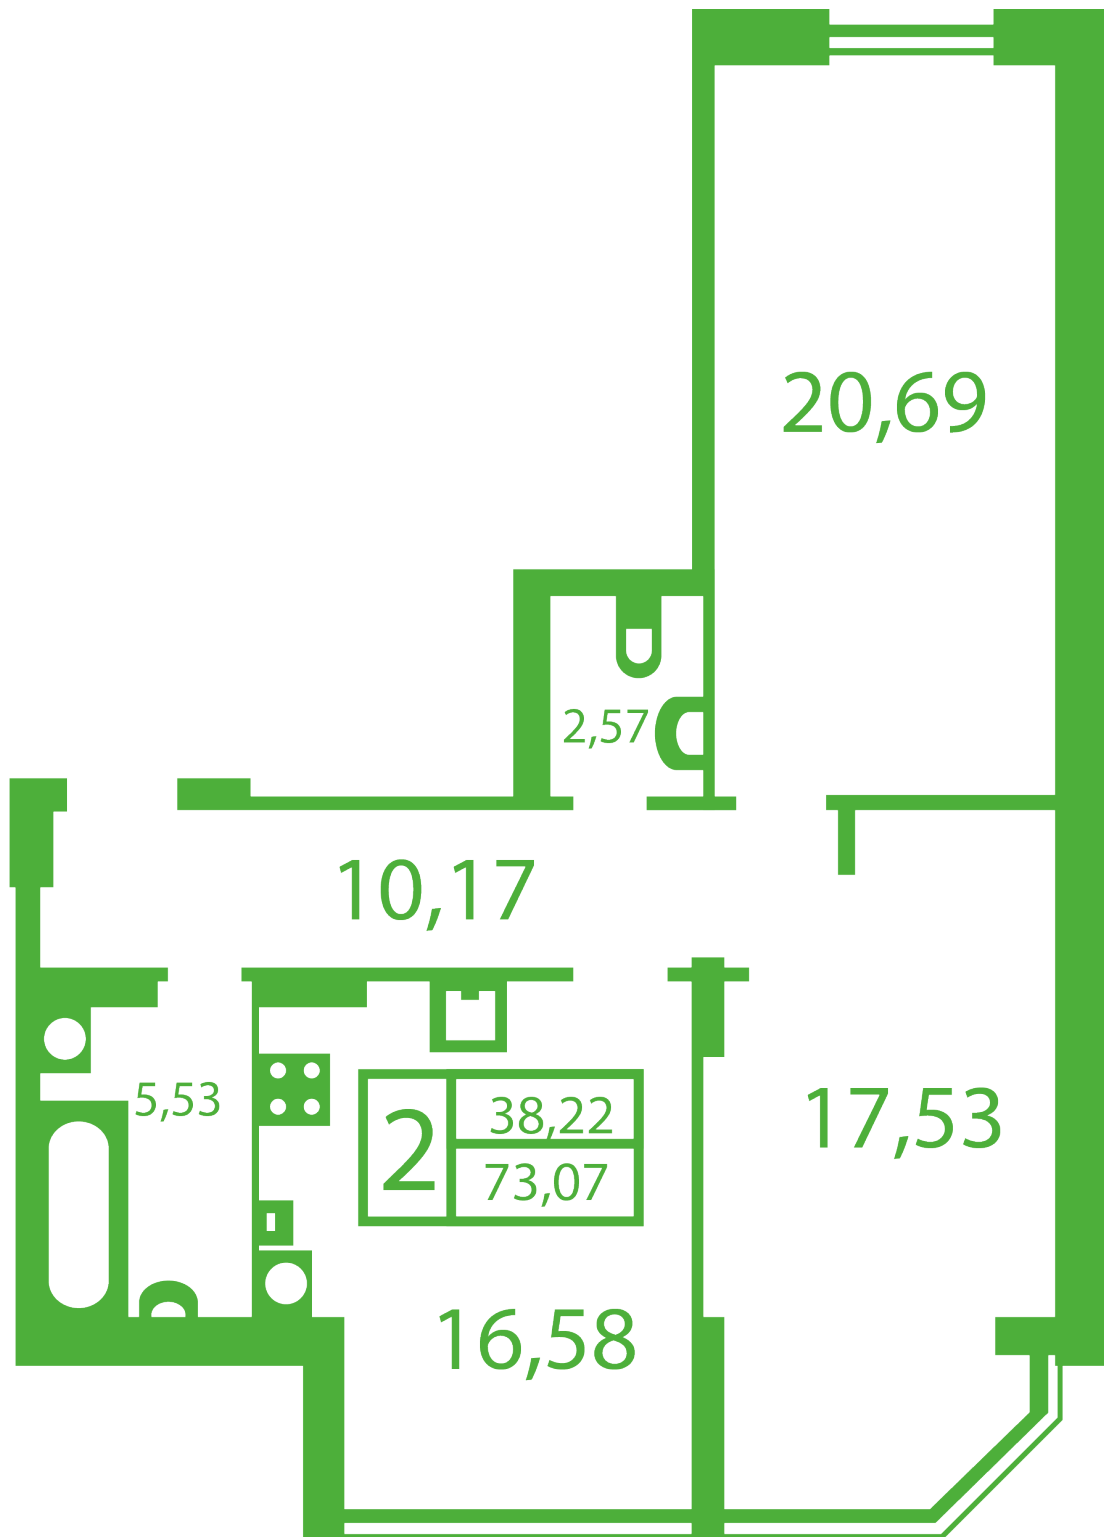

RC «Shasliviyy» in Sofiyivska Borschagivka

schastliviyy.novabydova.com.ua

096 023 03 10

Plan 2 room apartment in the house on the 7-A, Yablyneva Street — #10

PLAN TYPE: №10

House 7-A, Yablyneva street
 2 roomed, Floor view Floor

Characteristics

Gross area: 73.07 m²

Living space: 38.22 m²

Kitchen area: 16.58 m²