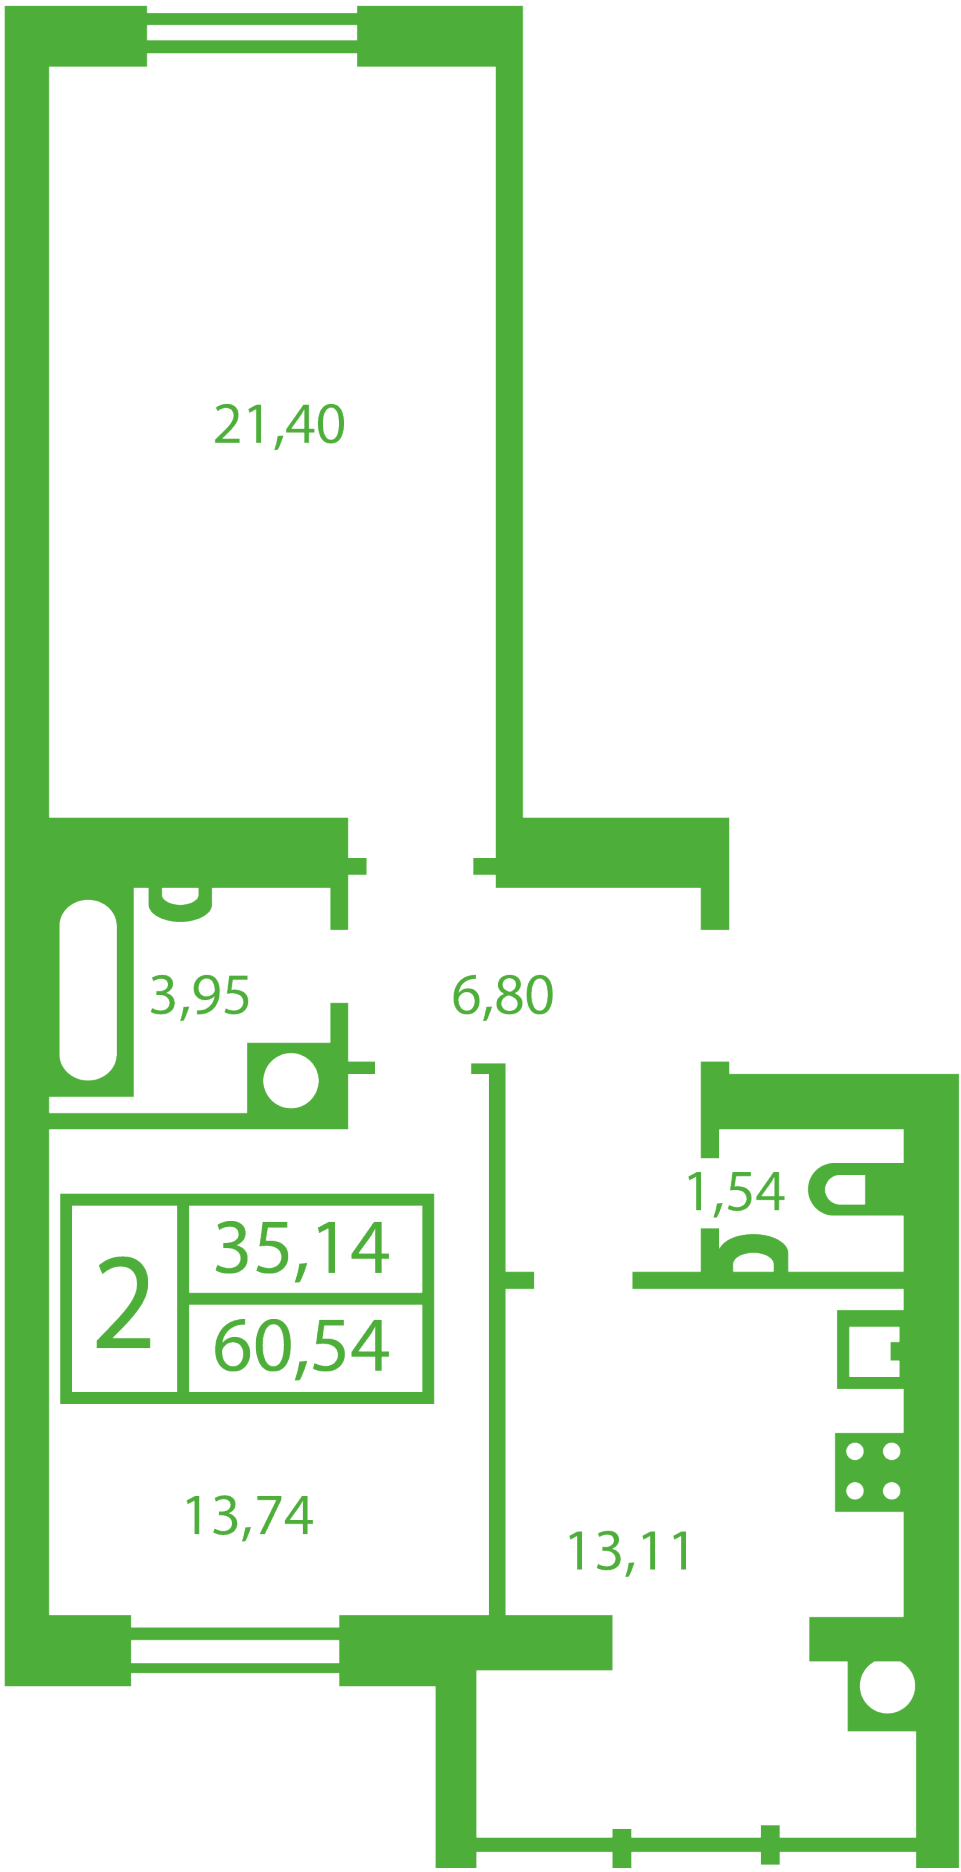

RC «Shasliviyy» in Sofiyivska Borschagivka

schastliviyy.novabydova.com.ua

096 023 03 10

**Plan 2 room apartment in the house on the 5-A,B,V,
Yablyneva Street — #15**

PLAN TYPE: №15

House 5-A,B,V, Yablyneva street
2 roomed, Floor view Floor

Characteristics

Gross area: 60.54 m²
Living space: 35.14 m²
Kitchen area: 13.11 m²