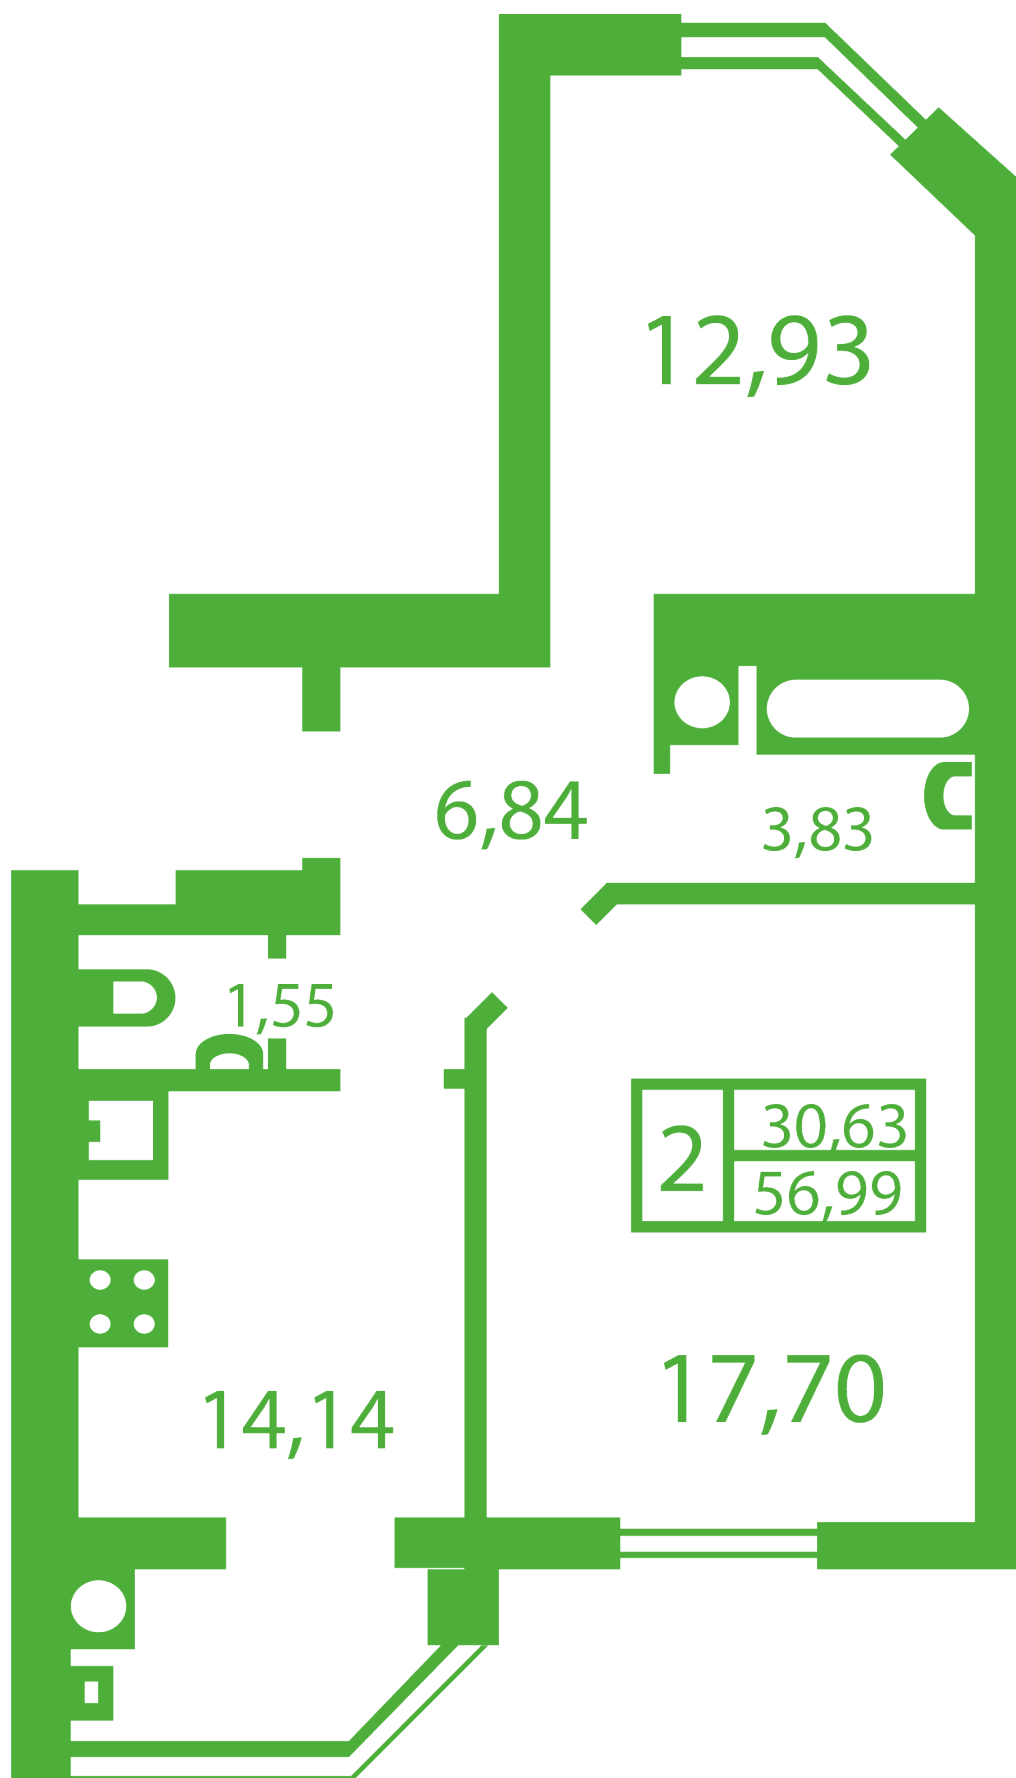

RC «Shasliviyy» in Sofiyivska Borschagivka

schastliviyy.novabydova.com.ua

067 663 87 62

044 499 25 58

**Plan 2 room apartment in the house on the 13-V,G,
Yablyneva Street — #9**

PLAN TYPE: №9

House Яблунева, 13-В,Г

2 roomed, Floor view Floor

Characteristics

Gross area: 56.99 m²

Living space: 30.63 m²

Kitchen area: 14.14 m²