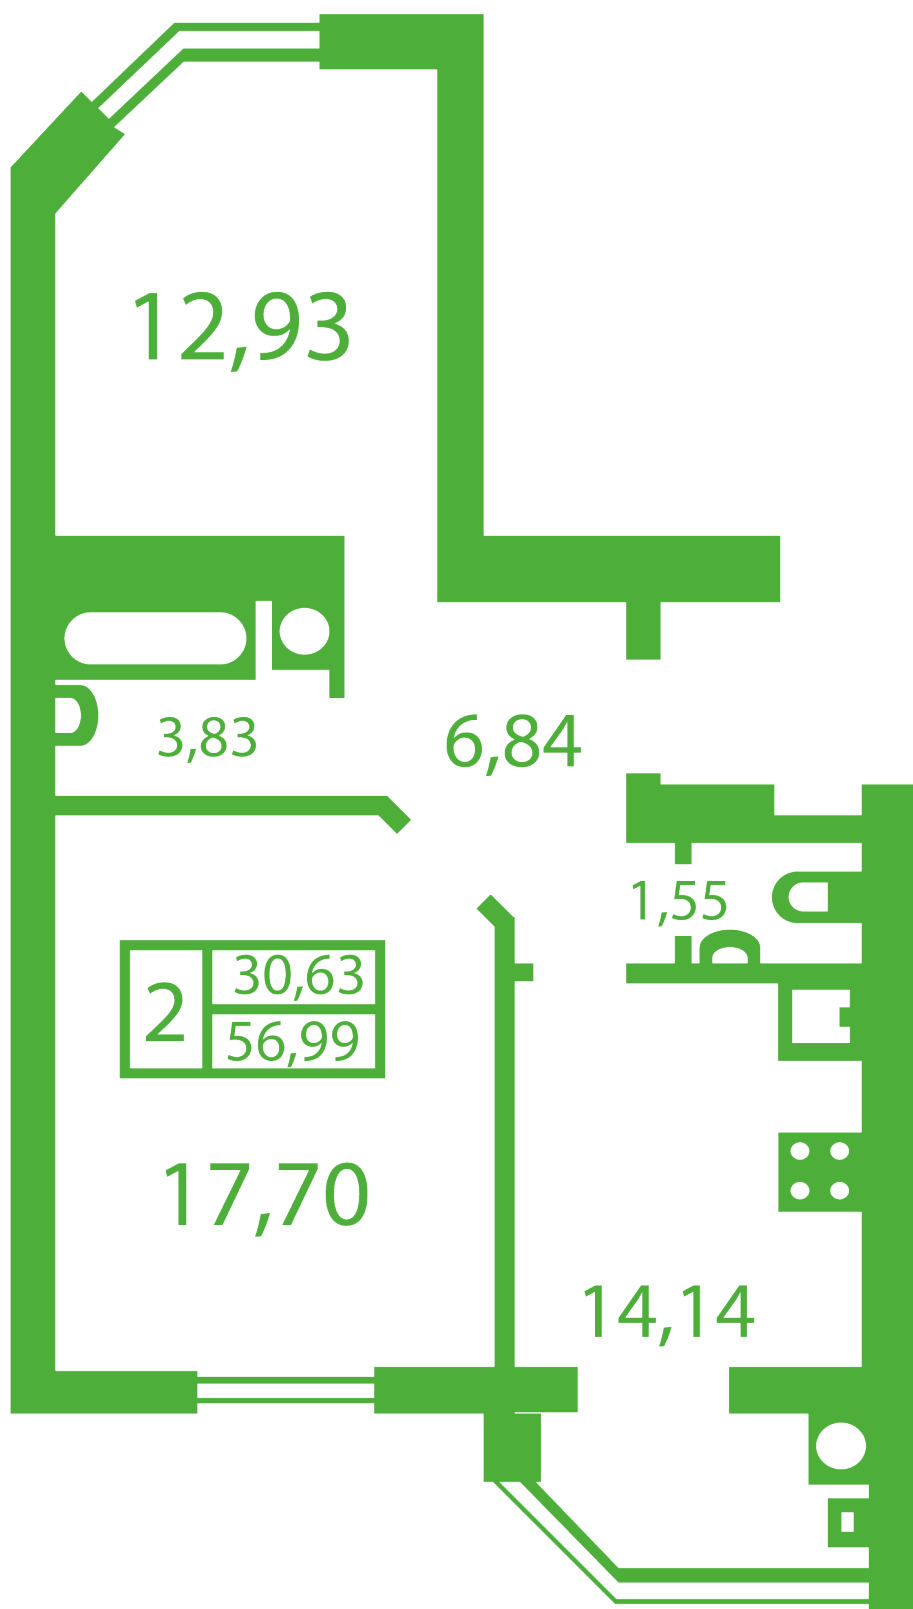

RC «Shasliviyy» in Sofiyivska Borschagivka

schastliviyy.novabydova.com.ua

096 023 03 10

**Plan 2 room apartment in the house on the 13-V,G,
Yablyneva Street — #6**

PLAN TYPE: №6

House Яблунева, 13-В,Г
2 roomed, Floor view Floor

Characteristics

Gross area: 56.99 m²

Living space: 30.63 m²

Kitchen area: 14.14 m²