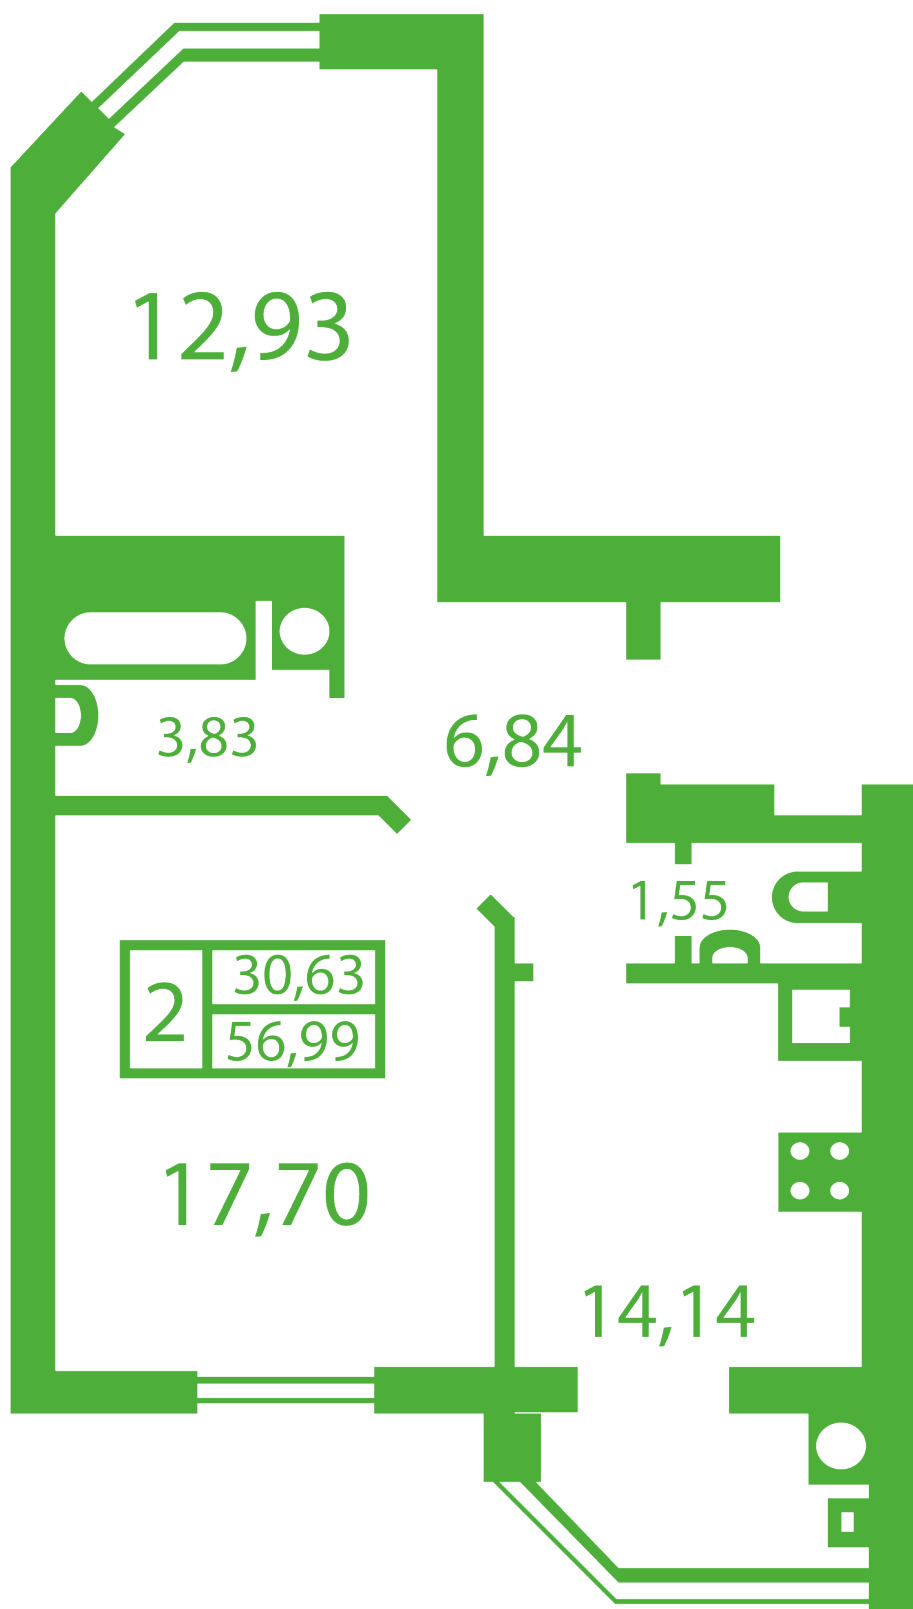

RC «Shasliviyy» in Sofiyivska Borschagivka

schastliviyy.novabydova.com.ua

096 023 03 10

**Plan 2 room apartment in the house on the 13-V,G,
Yablyneva Street — #6**

PLAN TYPE: №6

House Яблунева, 13-В,Г
 2 roomed, Floor view Floor

Characteristics

Gross area: 56.99 m²

Living space: 30.63 m²

Kitchen area: 14.14 m²