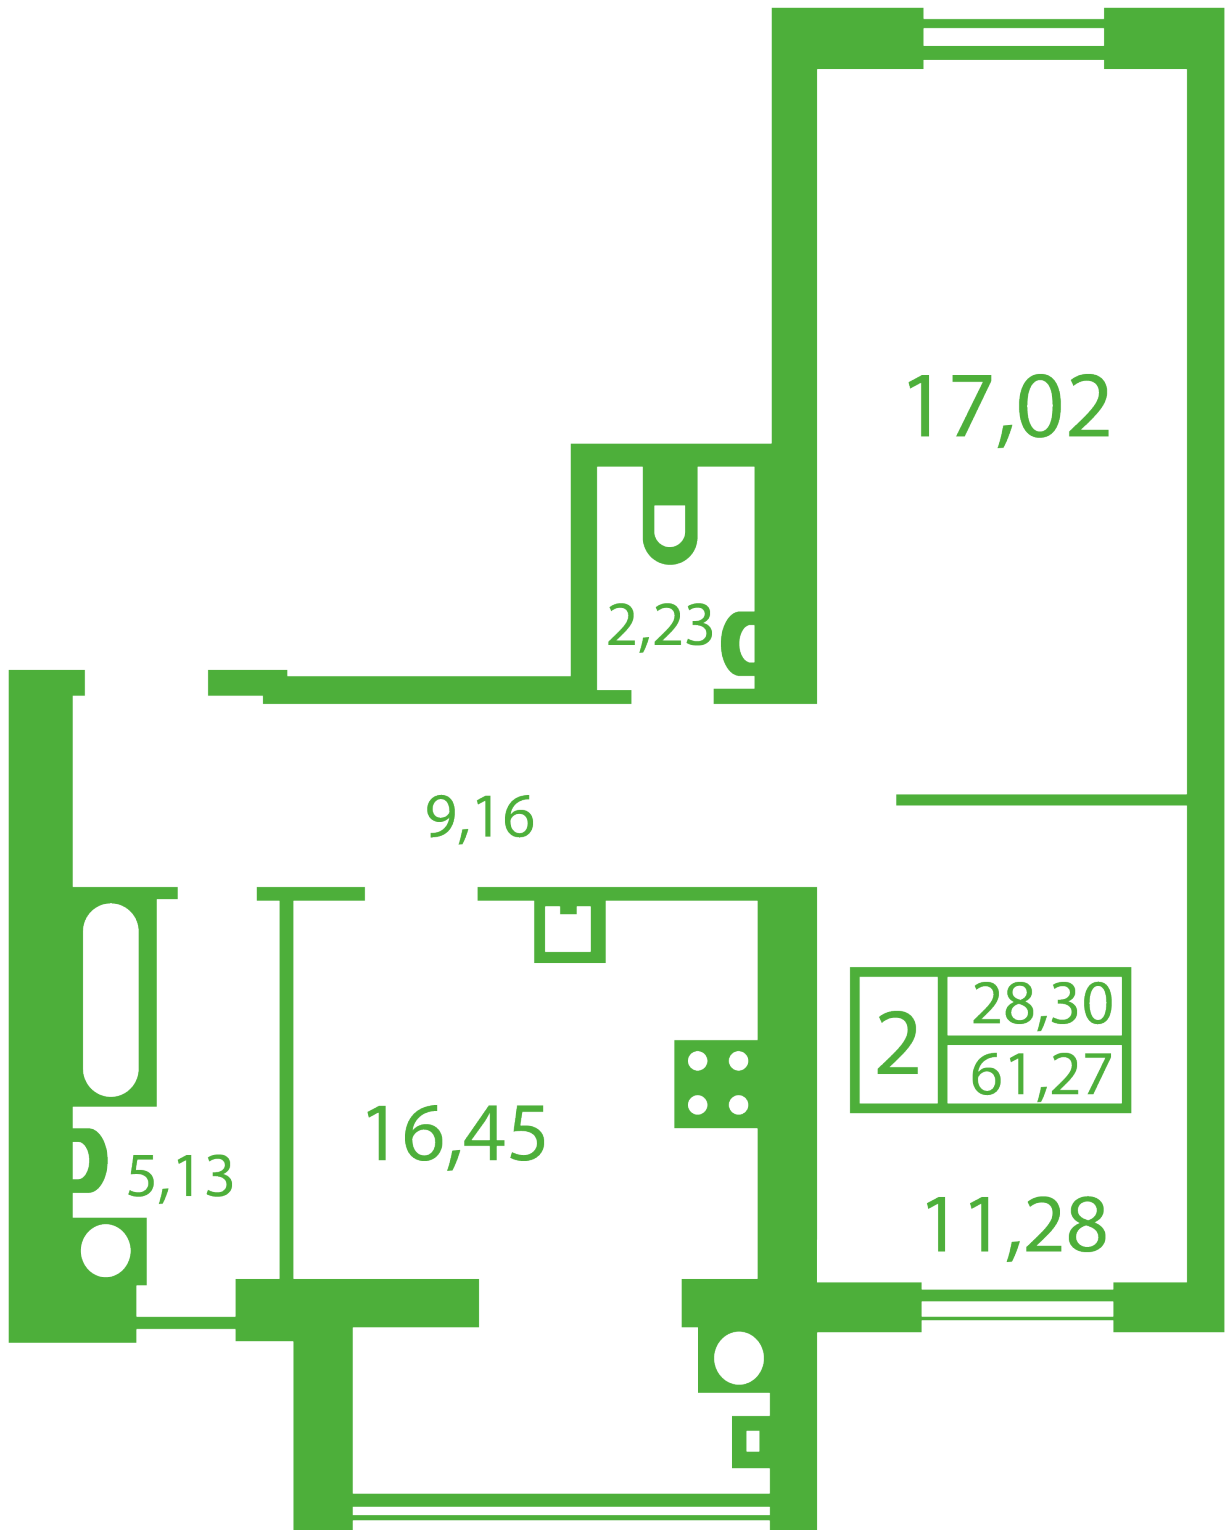

RC «Shasliviyy» in Sofiyivska Borschagivka

schastliviy.novabydova.com.ua

067 663 87 62

044 499 25 58

**Plan 2 room apartment in the house on the 13-V,G,
Yablyneva Street — #5**

PLAN TYPE: №5

House Яблунева, 13-В,Г
 2 roomed, Floor view Floor

Characteristics

Gross area: 61.11 m²
 Living space: 28.3 m²

Kitchen area: 16.29 m²