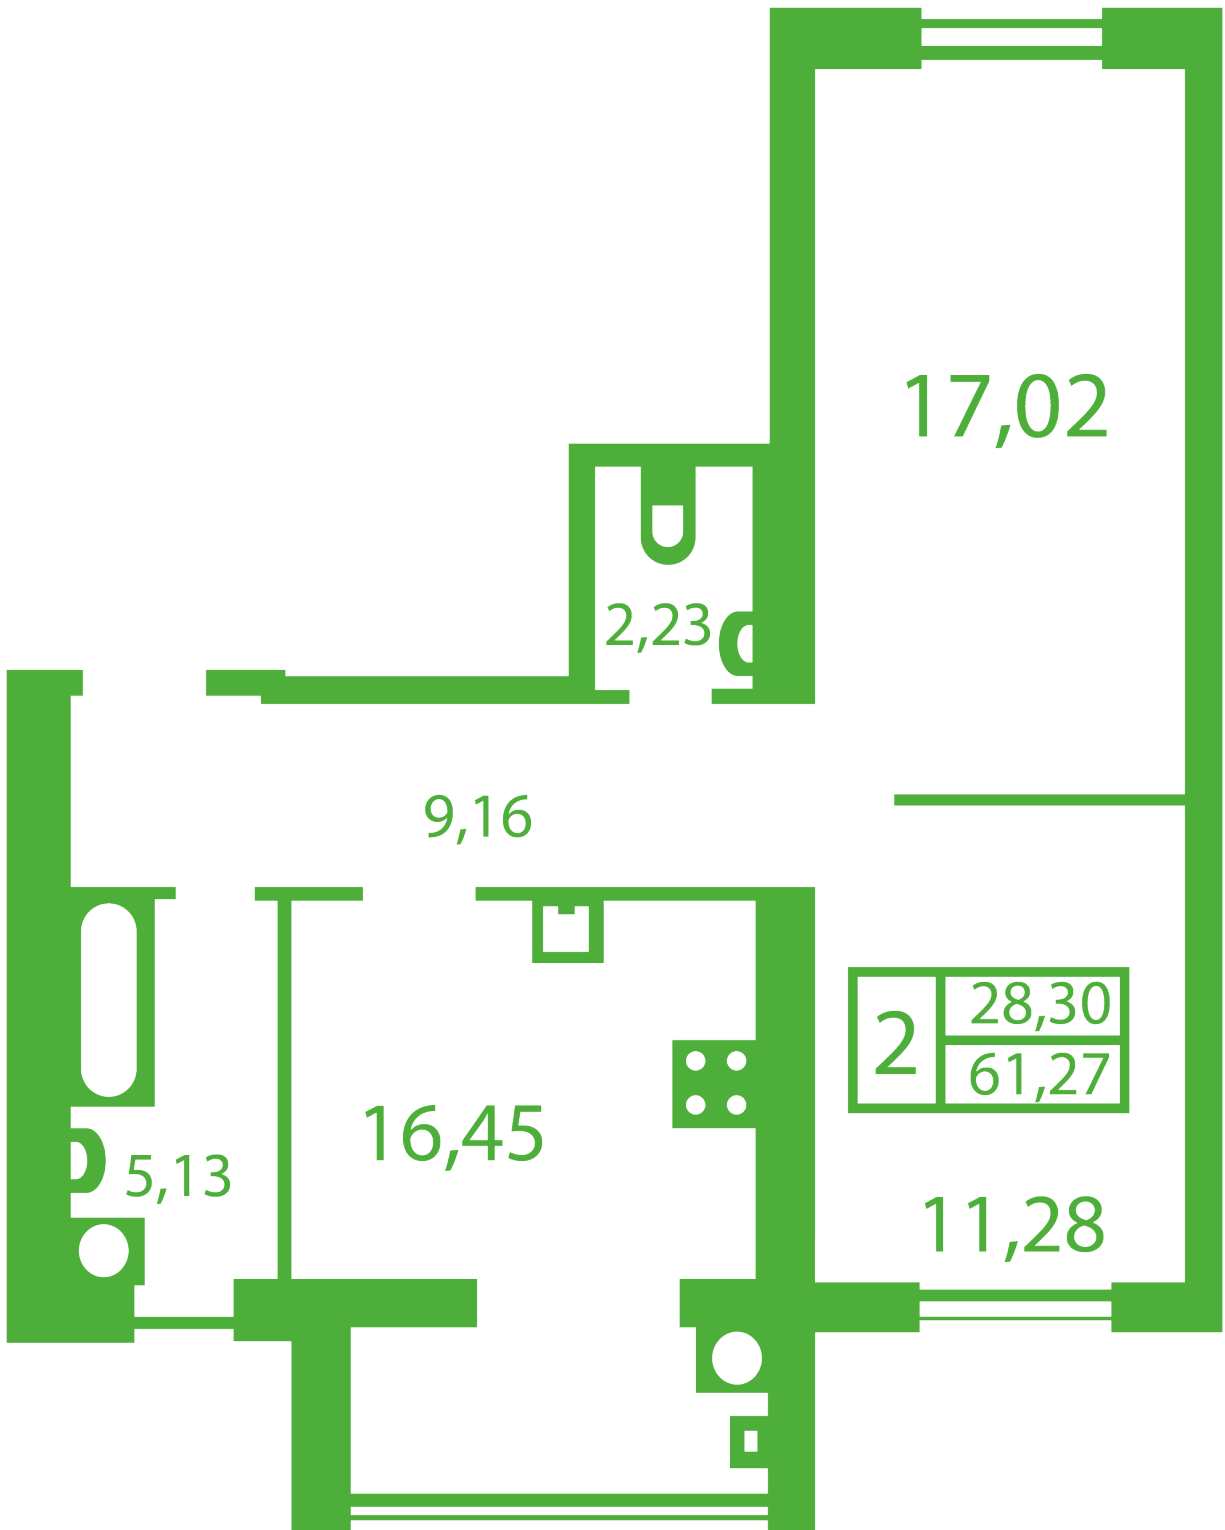

RC «Shasliviyy» in Sofiyivska Borschagivka

schastliviy.novabydova.com.ua

096 023 03 10

**Plan 2 room apartment in the house on the 13-V,G,
Yablyneva Street — #5**

PLAN TYPE: №5

House Яблунева, 13-В,Г
 2 roomed, Floor view Floor

Characteristics

Gross area: 61.11 m²

Living space: 28.3 m²

Kitchen area: 16.29 m²