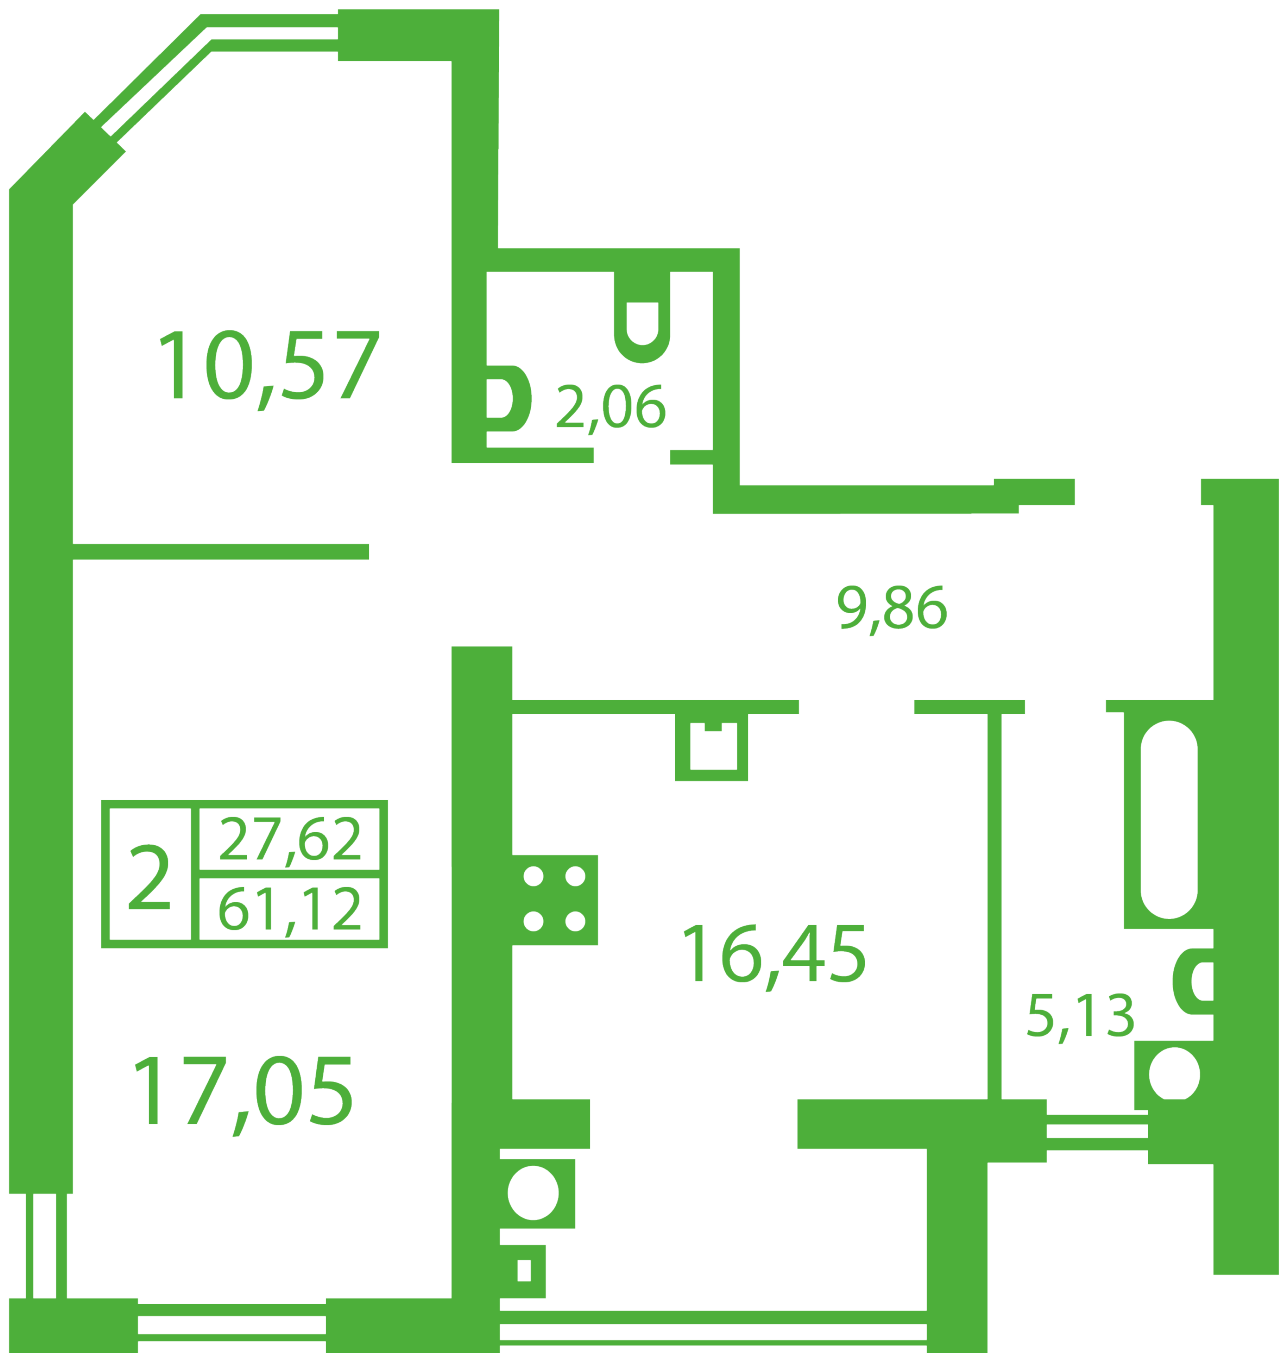

RC «Shasliviyy» in Sofiyivska Borschagivka

schastliviyy.novabydova.com.ua

096 023 03 10

**Plan 2 room apartment in the house on the 13-V,G,
Yablyneva Street — #1**

PLAN TYPE: №1

House Яблунева, 13-В,Г
2 roomed, Floor view Floor

Characteristics

Gross area: 60.96 m²
Living space: 27.62 m²
Kitchen area: 16.29 m²