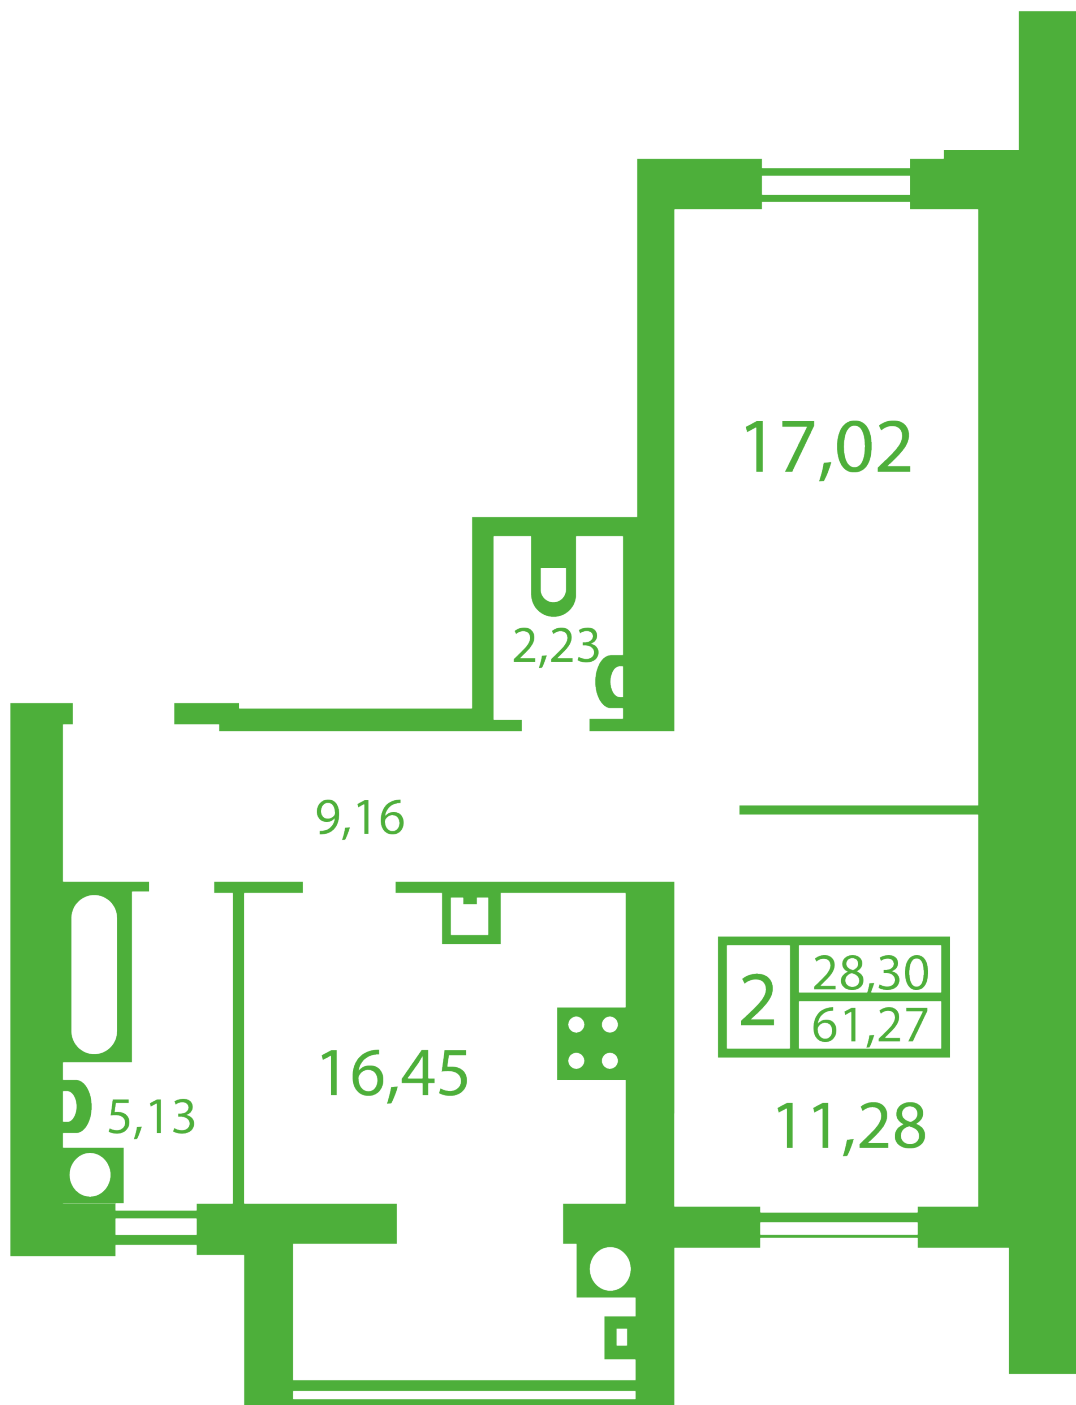

RC «Shasliviyy» in Sofiyivska Borschagivka

schastliiviy.novabydova.com.ua

096 023 03 10

**Plan 2 room apartment in the house on the 13-V,G,
Yablyneva Street — #14**

PLAN TYPE: №14

House Яблунева, 13-В,Г
2 roomed, Floor view Floor

Characteristics

Gross area: 61.11 m²
Living space: 28.3 m²
Kitchen area: 16.29 m²