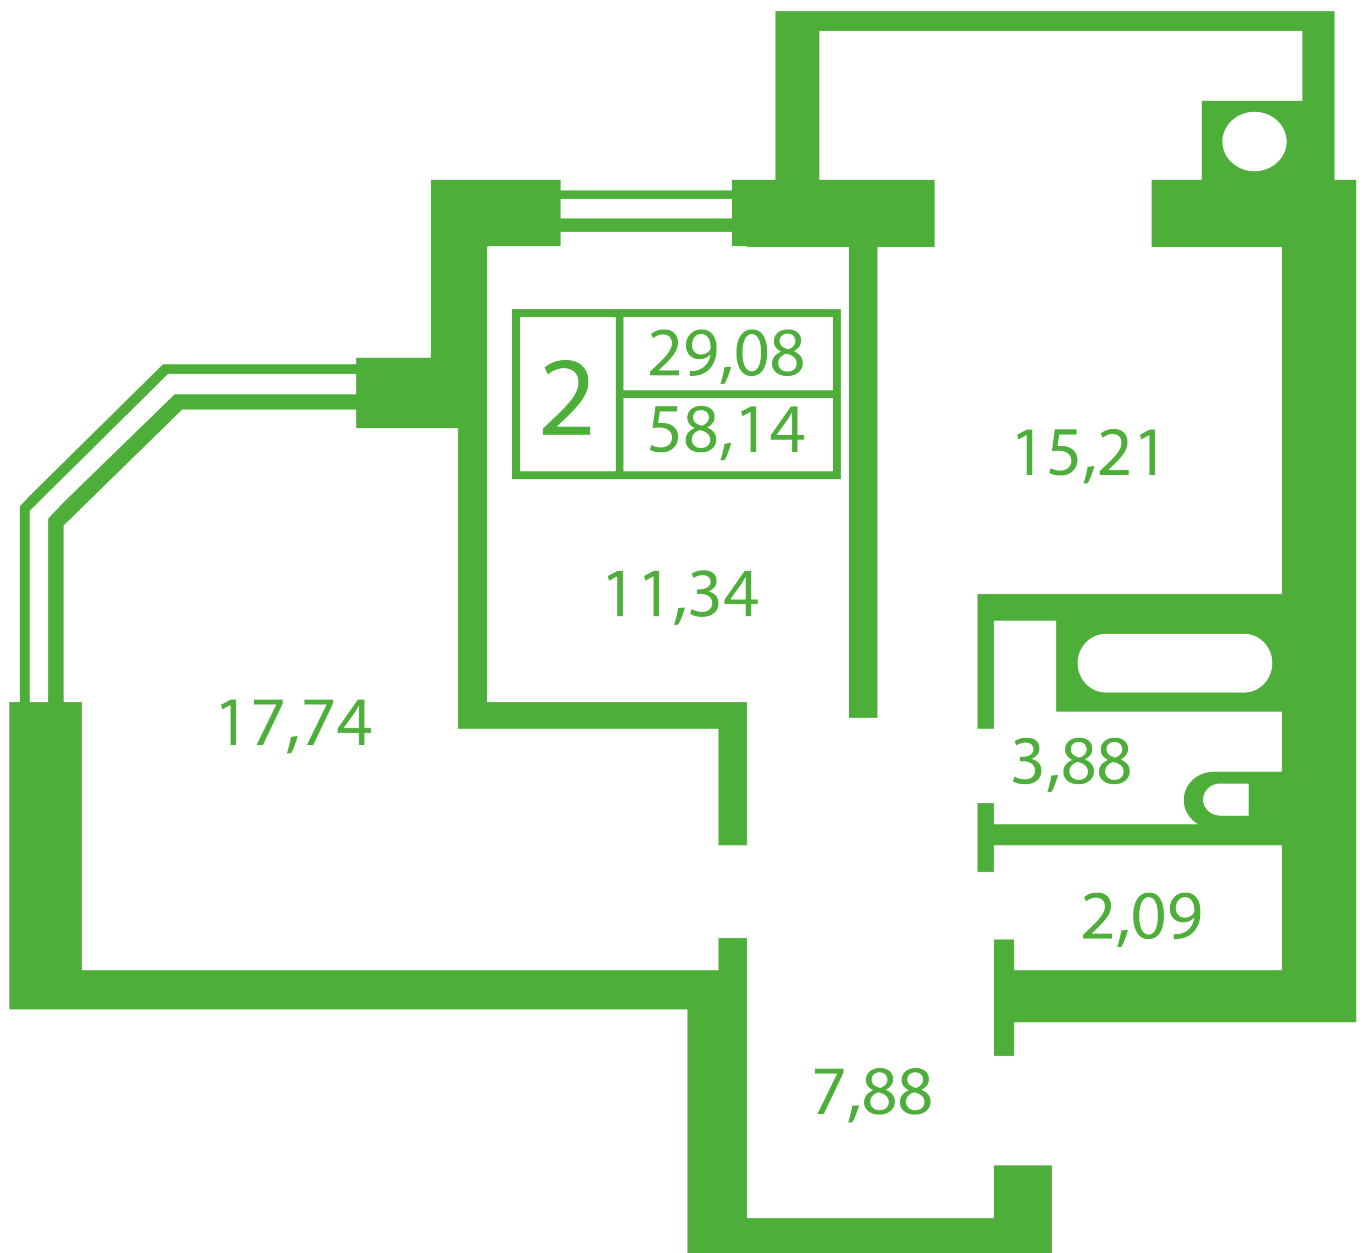

RC «Shasliviyy» in Sofiyivska Borschagivka

schastliviy.novabydova.com.ua

096 023 03 10

**Plan 2 room apartment in the house on the 13-A,B,
Yablyneva Street — #3**

PLAN TYPE: №3

House 13-A,B, Yablyneva street
2 roomed, Floor view Floor

Characteristics

Gross area: 58.14 m²

Living space: 29.08 m²

Kitchen area: 15.21 m²