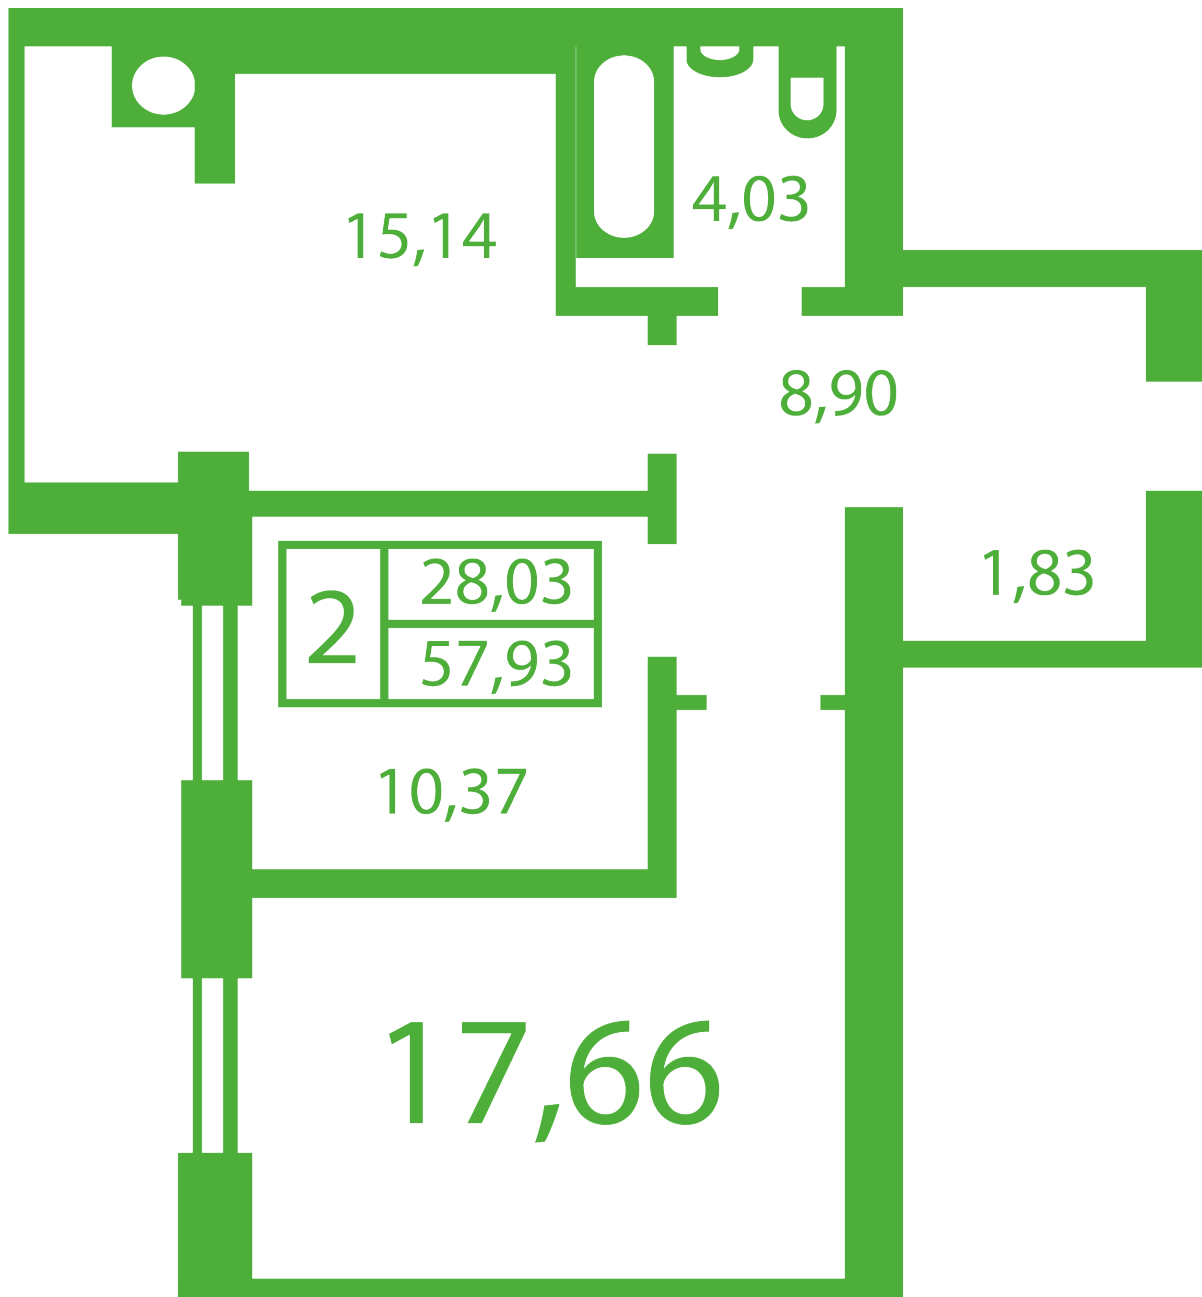

RC «Shasliviyy» in Sofiyivska Borschagivka

schastliviy.novabydova.com.ua

096 023 03 10

**Plan 2 room apartment in the house on the 13-A,B,
Yablyneva Street — #2**

PLAN TYPE: №2

House 13-A,B, Yablyneva street
2 roomed, Floor view Floor

Characteristics

Gross area: 57.93 m²

Living space: 28.03 m²

Kitchen area: 15.14 m²