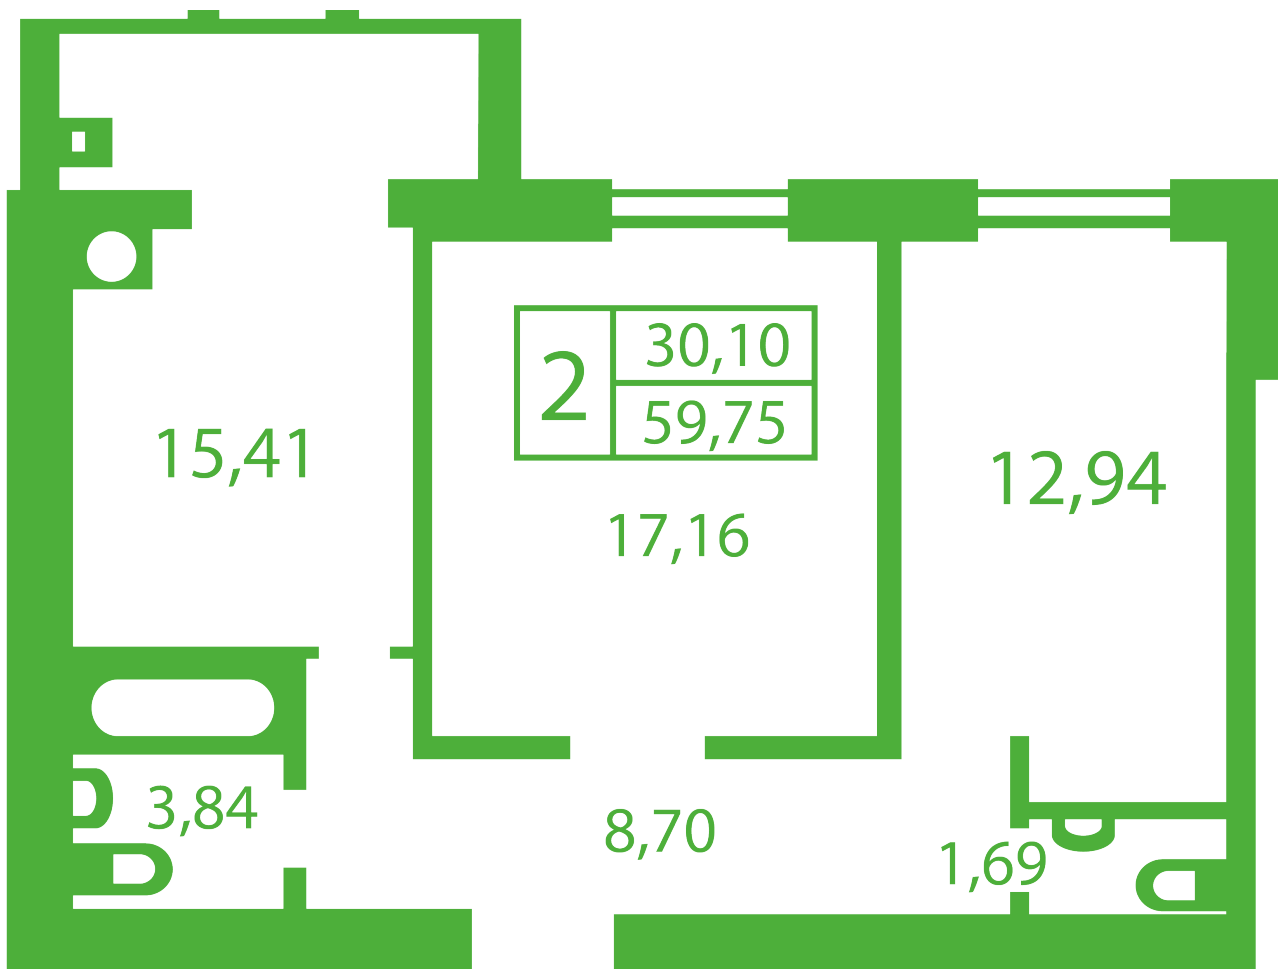

RC «Shasliviyy» in Sofiyivska Borschagivka

schastliviy.novabydova.com.ua

096 023 03 10

Plan 2 room apartment in the house on the 13-A,B, Yablyneva Street — #22

PLAN TYPE: №22

House 13-A,B, Yablyneva street
2 roomed, Floor view Floor

Characteristics

Gross area: 59.75 m²

Living space: 30.1 m²
Kitchen area: 15.41 m²