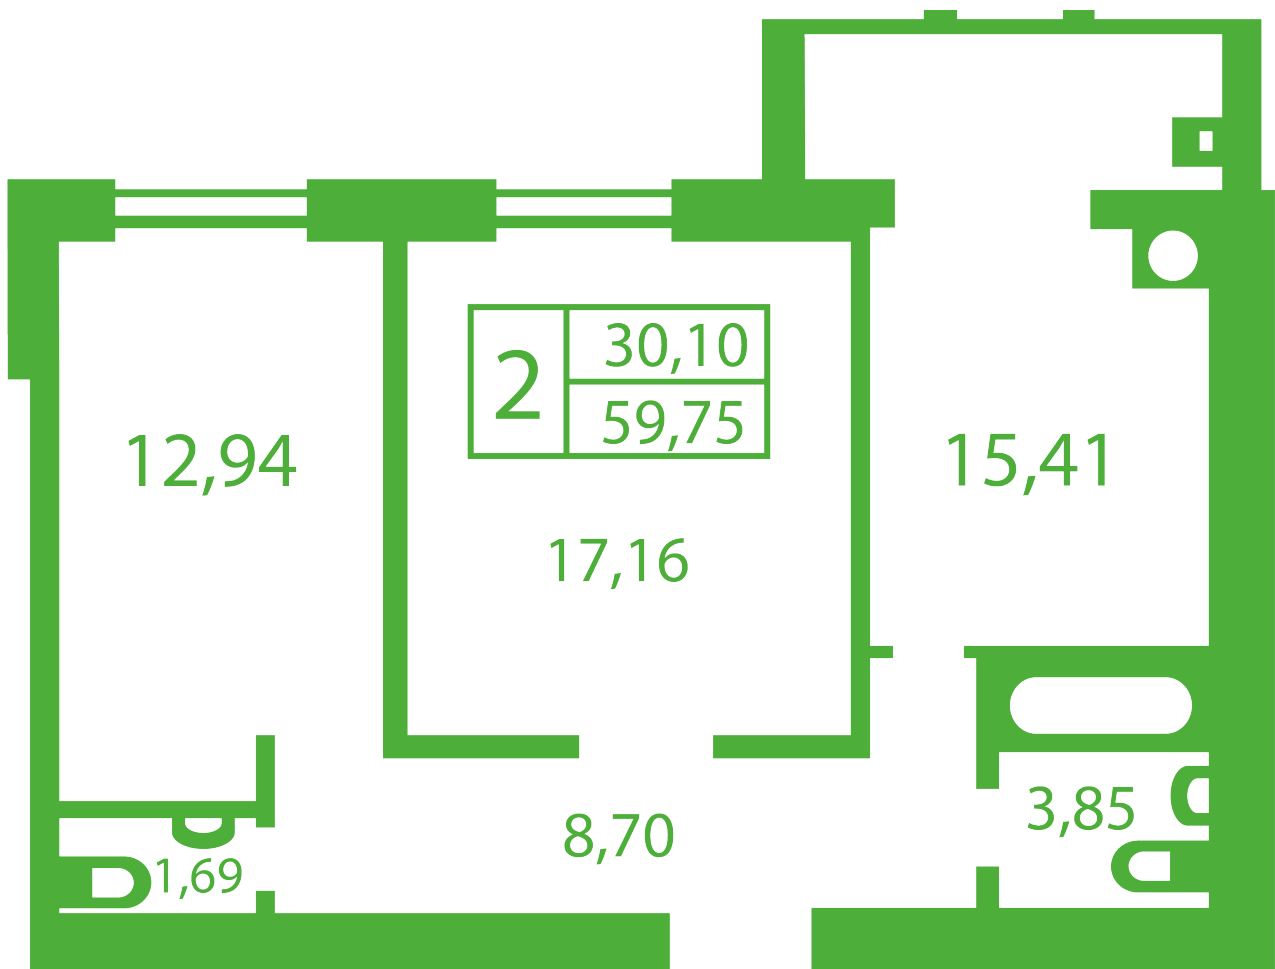

## Plan 2 room apartment in the house on the 13-A,B, Yablyneva Street — #21

### PLAN TYPE: №21

House 13-A,B, Yablyneva street  
2 roomed, Floor view Floor

### Characteristics

Gross area: 59.75 m<sup>2</sup>

Living space: 30.1 m<sup>2</sup>

Kitchen area: 15.41 m<sup>2</sup>