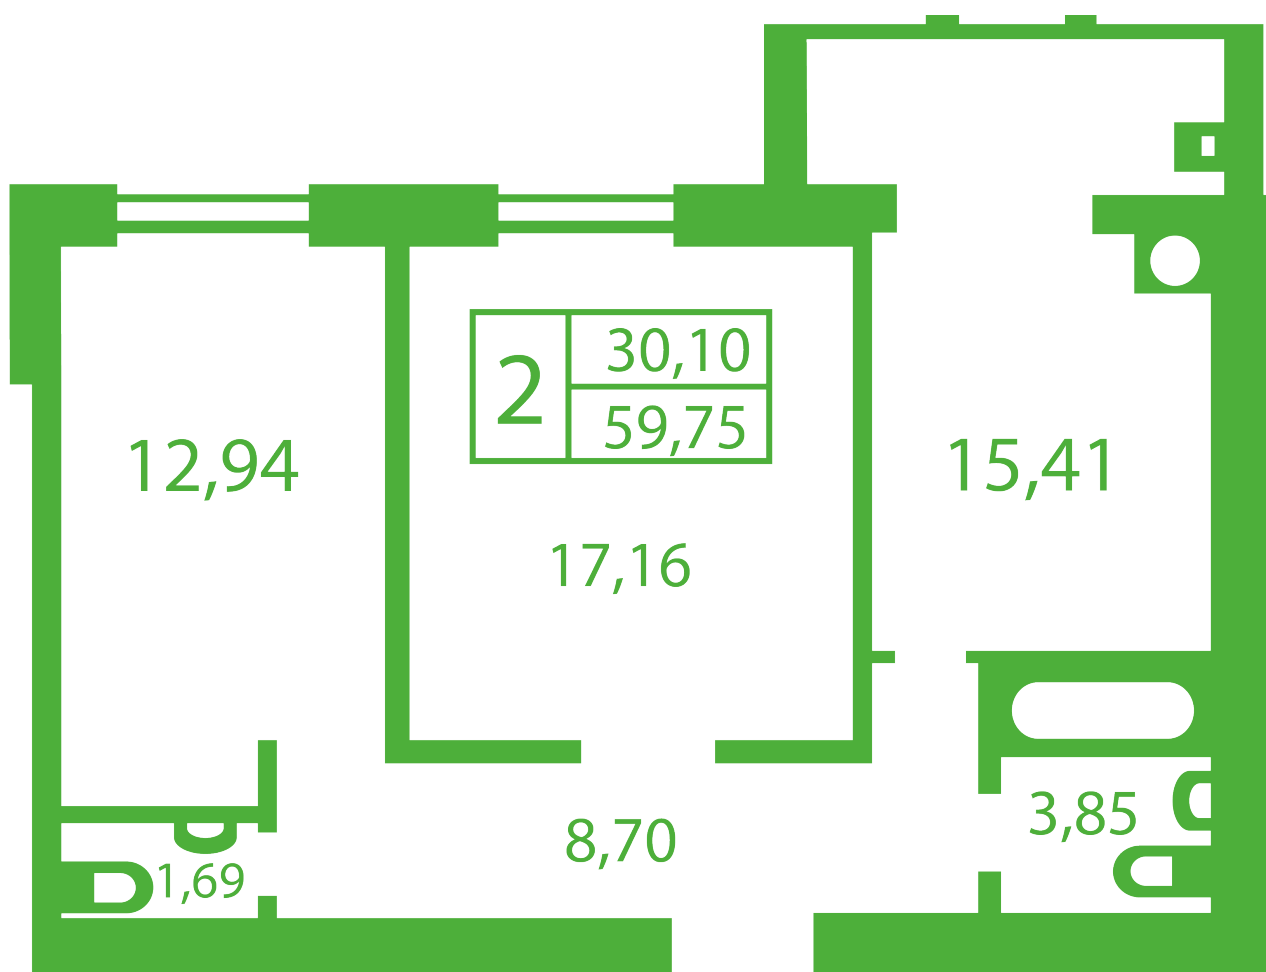

RC «Shasliviyy» in Sofiyivska Borschagivka

schastliviyy.novabydova.com.ua

096 023 03 10

Plan 2 room apartment in the house on the 13-A,B, Yablyneva Street — #21

PLAN TYPE: №21

House 13-A,B, Yablyneva street
2 roomed, Floor view Floor

Characteristics

Gross area: 59.75 m²

Living space: 30.1 m²
Kitchen area: 15.41 m²