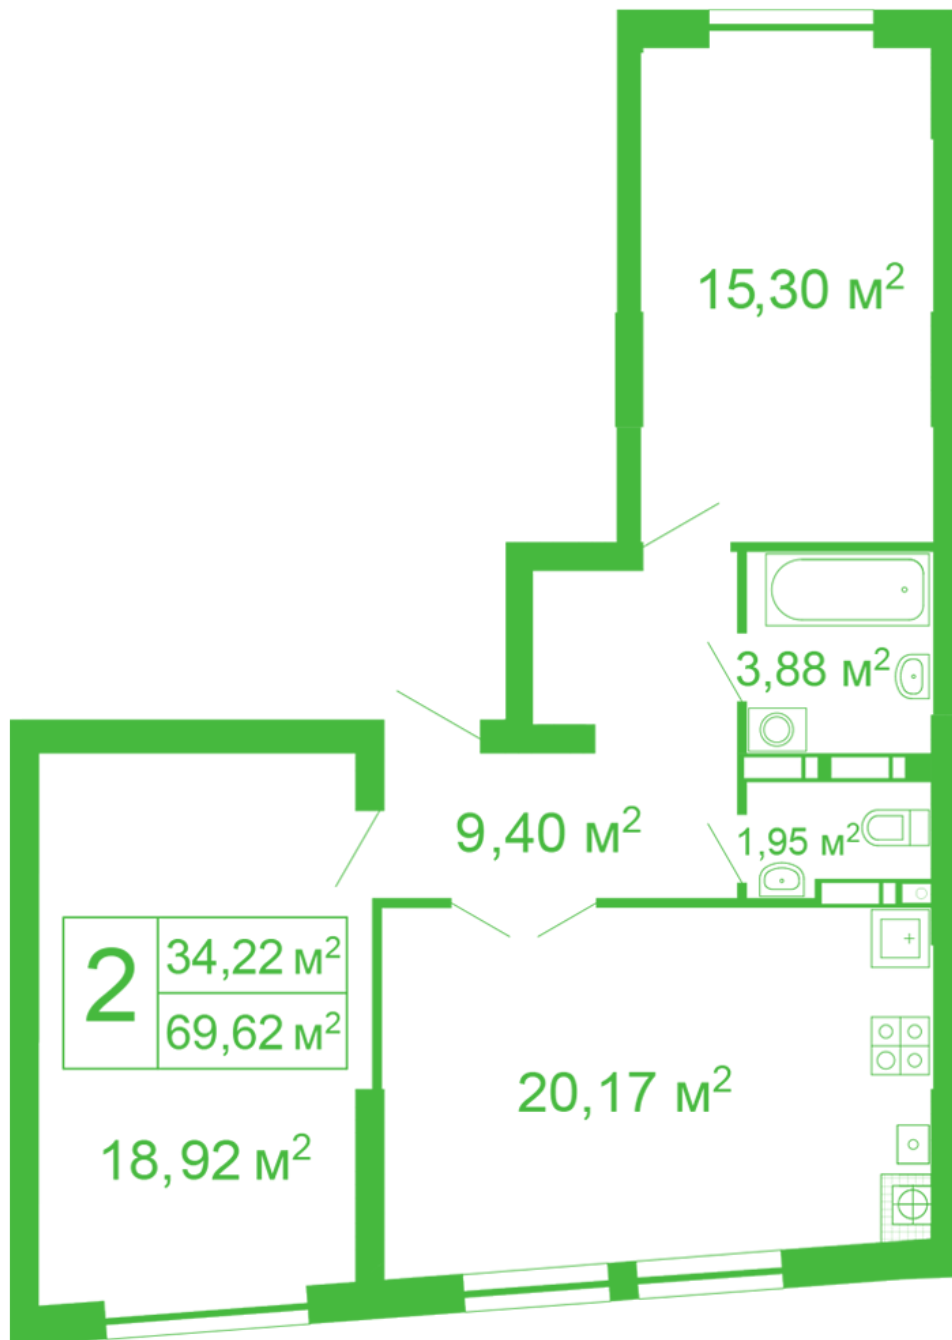

RC «Shasliviyy» in Sofiyivska Borschagivka

schastliviyy.novabydova.com.ua

096 023 03 10

Plan 2 room apartment in the house on the 11, Yablyneva Street — #65

PLAN TYPE: №65

House 11, Yablyneva street
2 roomed, 1 Floor

Characteristics

Gross area: 69.62 m²
Living space: 34.22 m²
Kitchen area: 20.17 m²