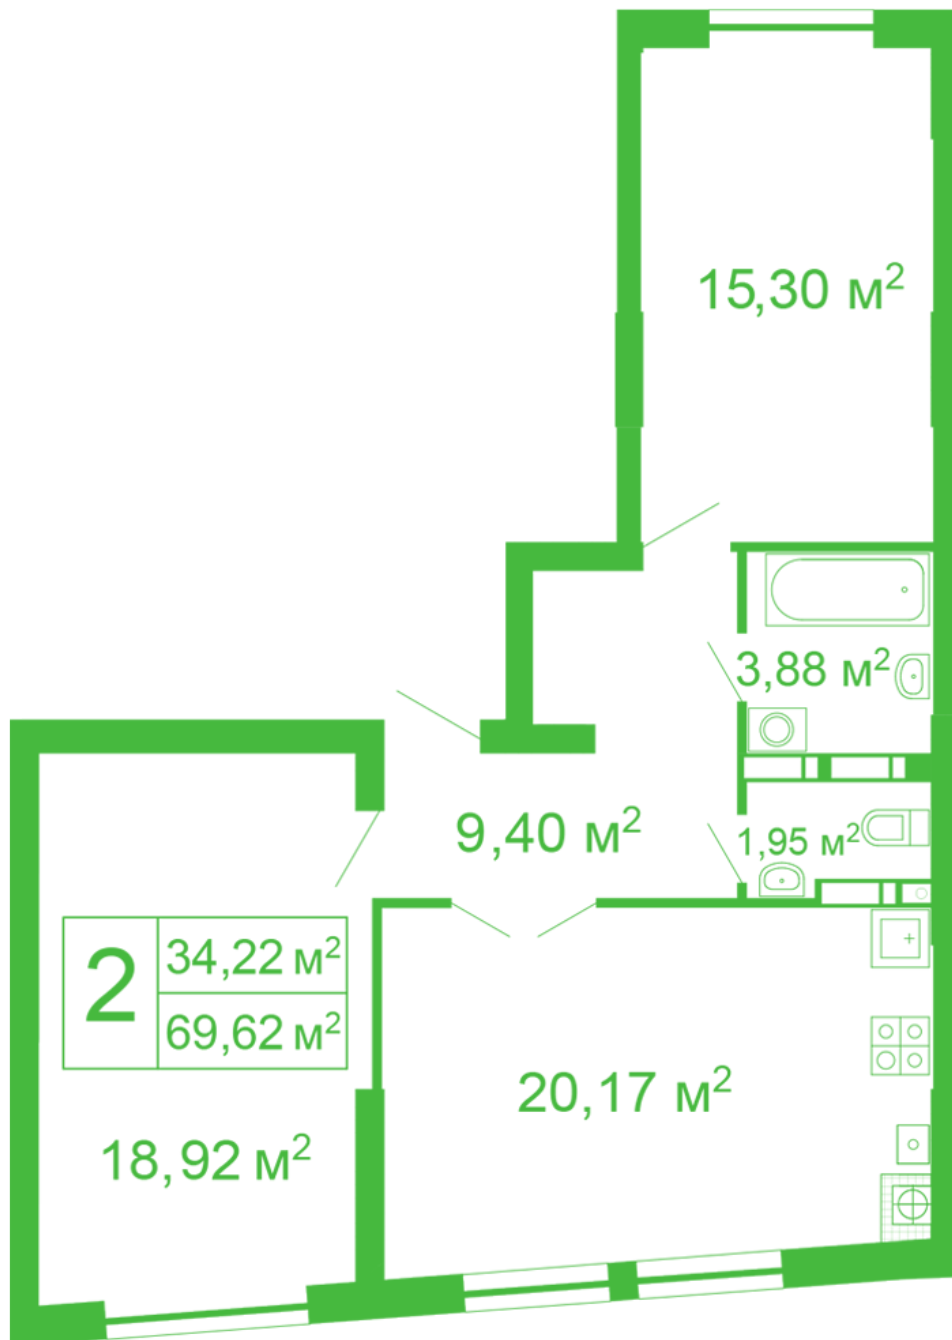

RC «Shasliviyy» in Sofiyivska Borschagivka

schastliviyy.novabydova.com.ua

096 023 03 10

Plan 2 room apartment in the house on the 11, Yablyneva Street — #65

PLAN TYPE: №65

House 11, Yablyneva street
2 roomed, 1 Floor

Characteristics

Gross area: 69.62 m²

Living space: 34.22 m²

Kitchen area: 20.17 m²