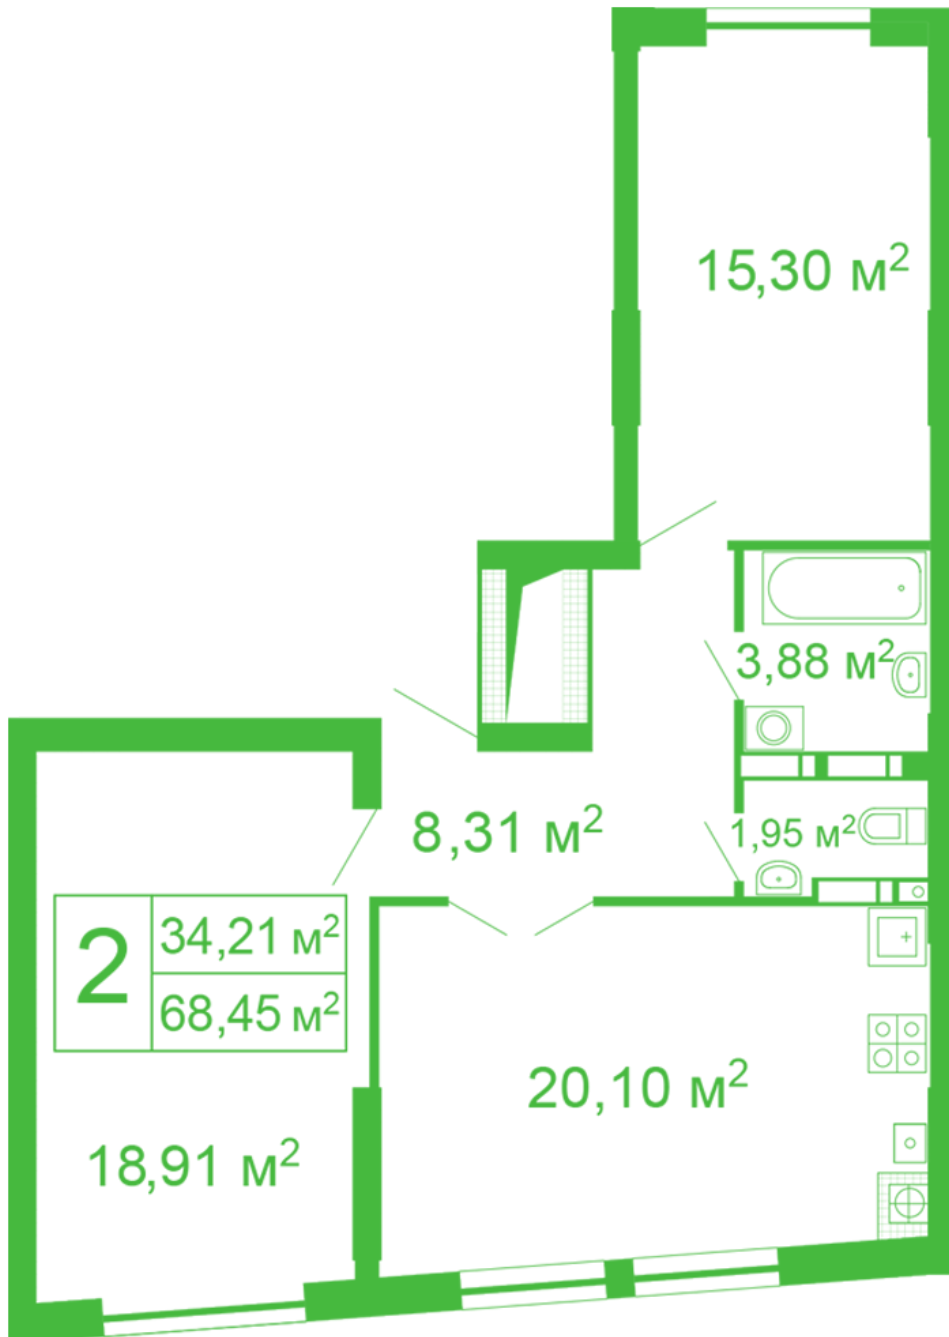

RC «Shasliviyy» in Sofiyivska Borschagivka

schastliviyy.novabydova.com.ua

096 023 03 10

Plan 2 room apartment in the house on the 11, Yablyneva Street — #55

PLAN TYPE: №55

House 11, Yablyneva street
2 roomed, 1 Floor

Characteristics

Gross area: 68.45 m²
Living space: 34.21 m²
Kitchen area: 20.1 m²