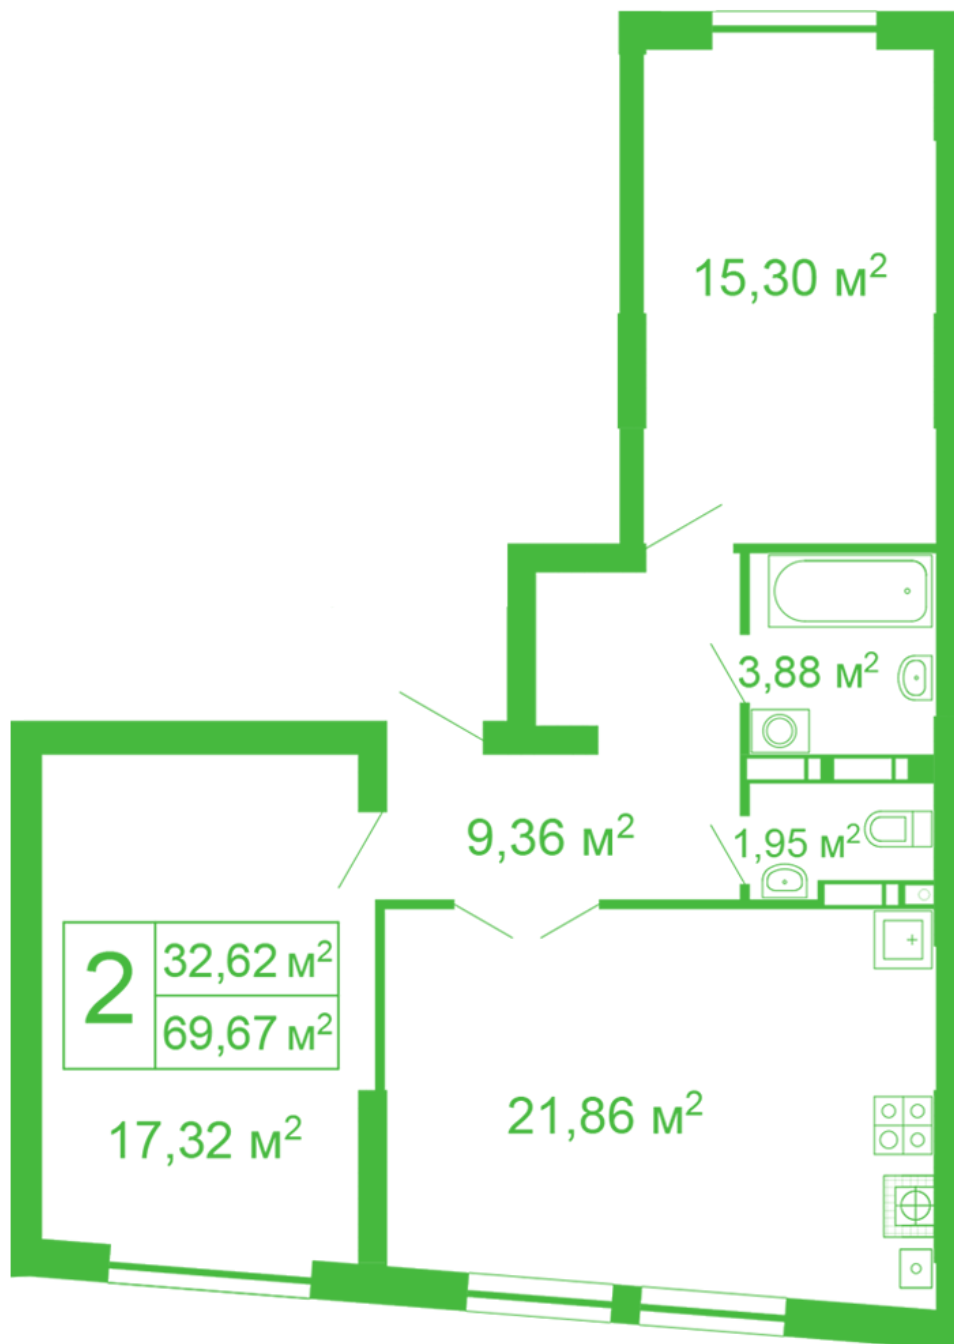

RC «Shasliviyy» in Sofiyivska Borschagivka

schastliviyy.novabydova.com.ua

096 023 03 10

Plan 2 room apartment in the house on the 11, Yablyneva Street — #35

PLAN TYPE: №35

House 11, Yablyneva street
2 roomed, 1 Floor

Characteristics

Gross area: 69.67 m²
Living space: 32.67 m²
Kitchen area: 21.86 m²