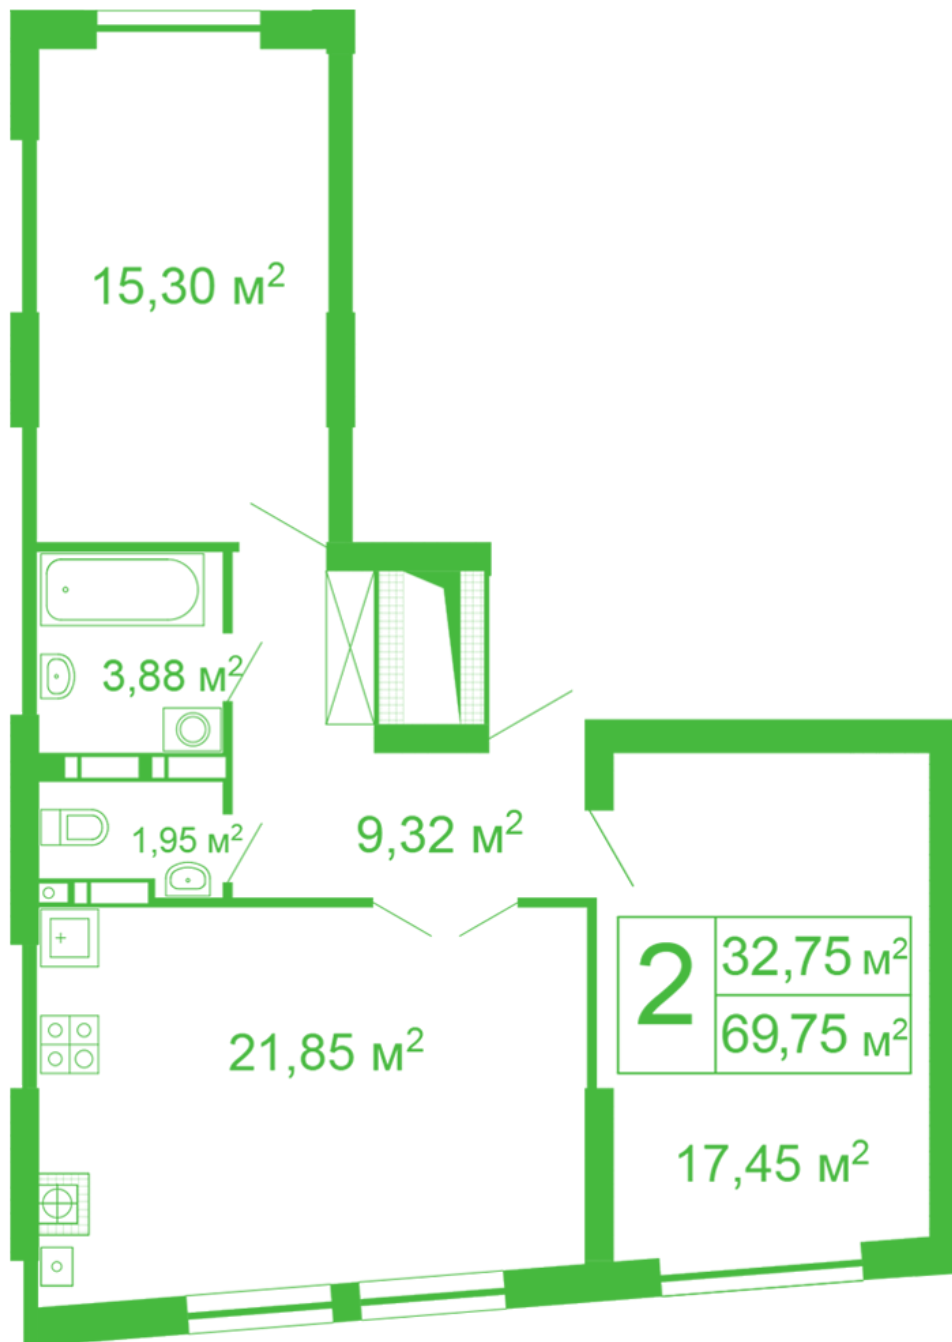

RC «Shasliviyy» in Sofiyivska Borschagivka

schastliviyy.novabydova.com.ua

096 023 03 10

Plan 2 room apartment in the house on the 11, Yablyneva Street — #31

PLAN TYPE: №31

House 11, Yablyneva street
2 roomed, 1 Floor

Characteristics

Gross area: 69.75 m²
Living space: 32.75 m²
Kitchen area: 21.85 m²