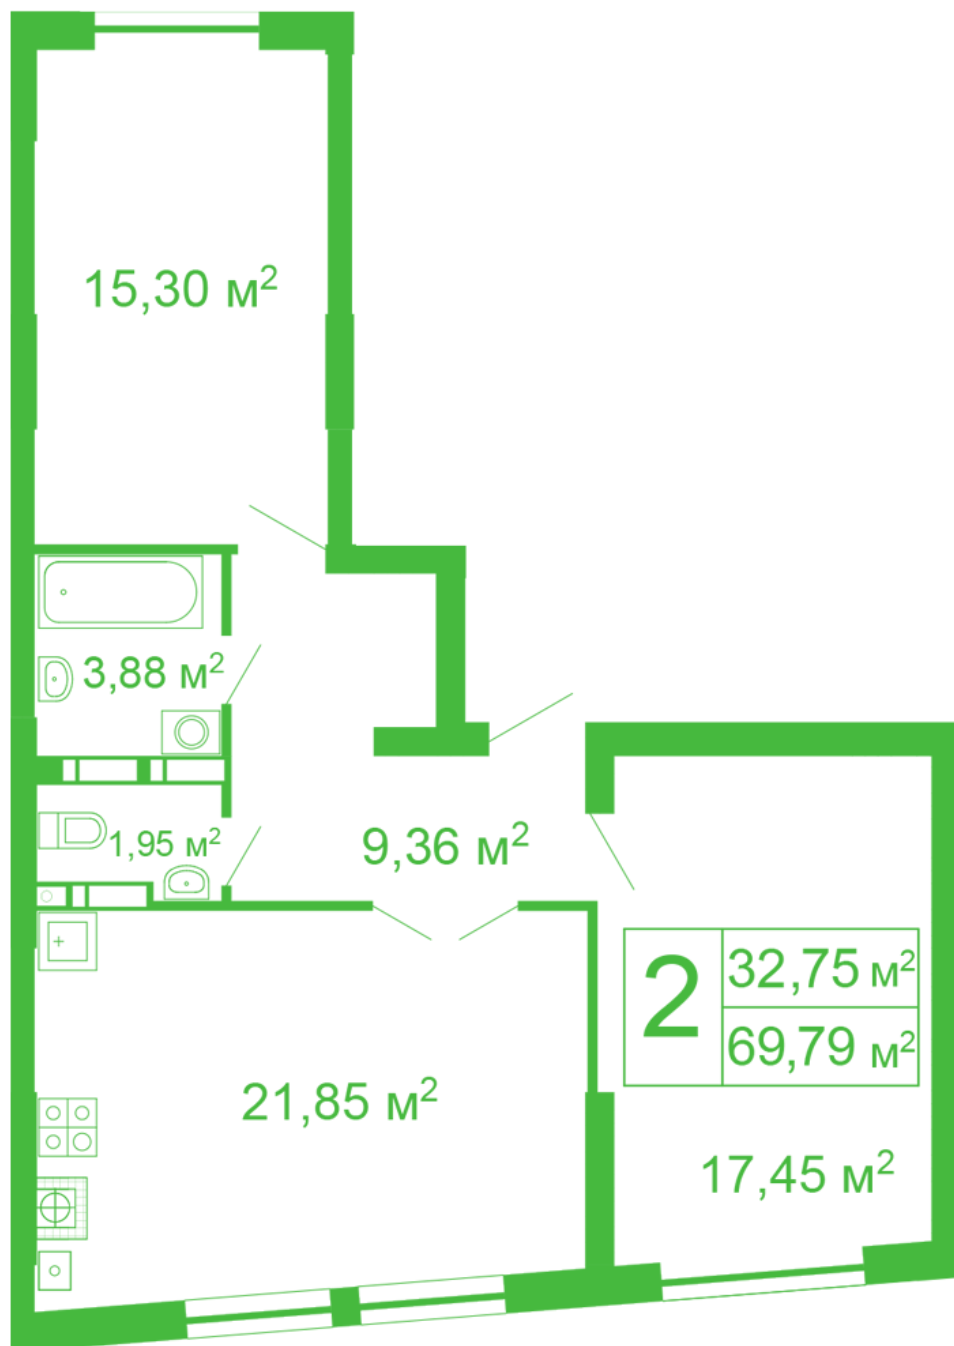

RC «Shasliviyy» in Sofiyivska Borschagivka

schastliviyy.novabydova.com.ua

096 023 03 10

Plan 2 room apartment in the house on the 11, Yablyneva Street — #21

PLAN TYPE: №21

House 11, Yablyneva street
2 roomed, 1 Floor

Characteristics

Gross area: 69.79 m²
Living space: 32.75 m²
Kitchen area: 21.85 m²