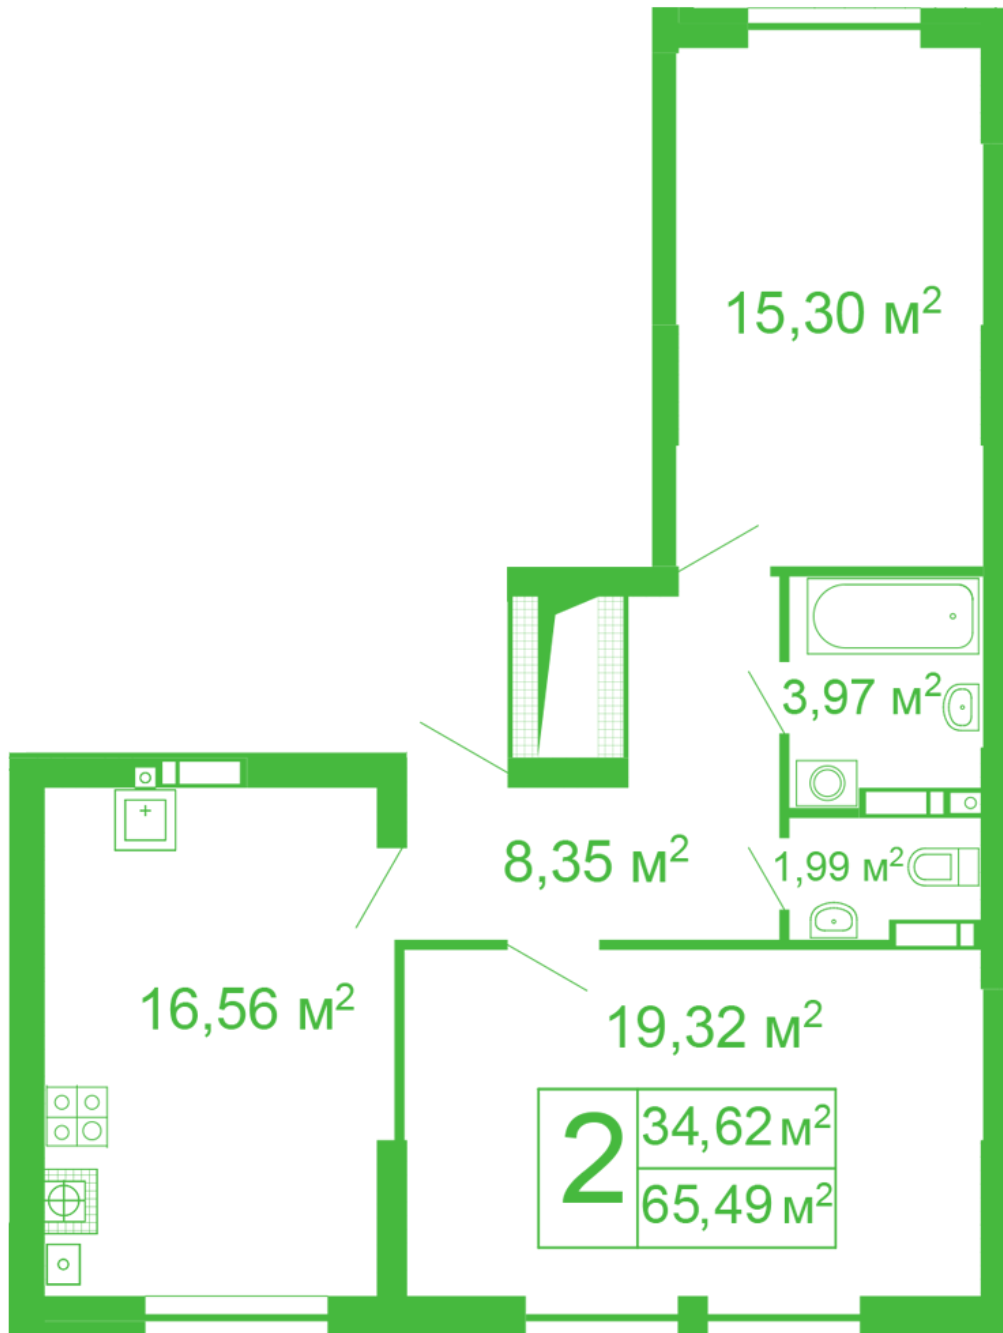

RC «Shasliviyy» in Sofiyivska Borschagivka

schastliviyy.novabydova.com.ua

096 023 03 10

Plan 2 room apartment in the house on the 11, Yablyneva Street — #16

PLAN TYPE: №16

House 11, Yablyneva street
2 roomed, 1 Floor

Characteristics

Gross area: 65.49 m²
Living space: 34.62 m²
Kitchen area: 16.56 m²