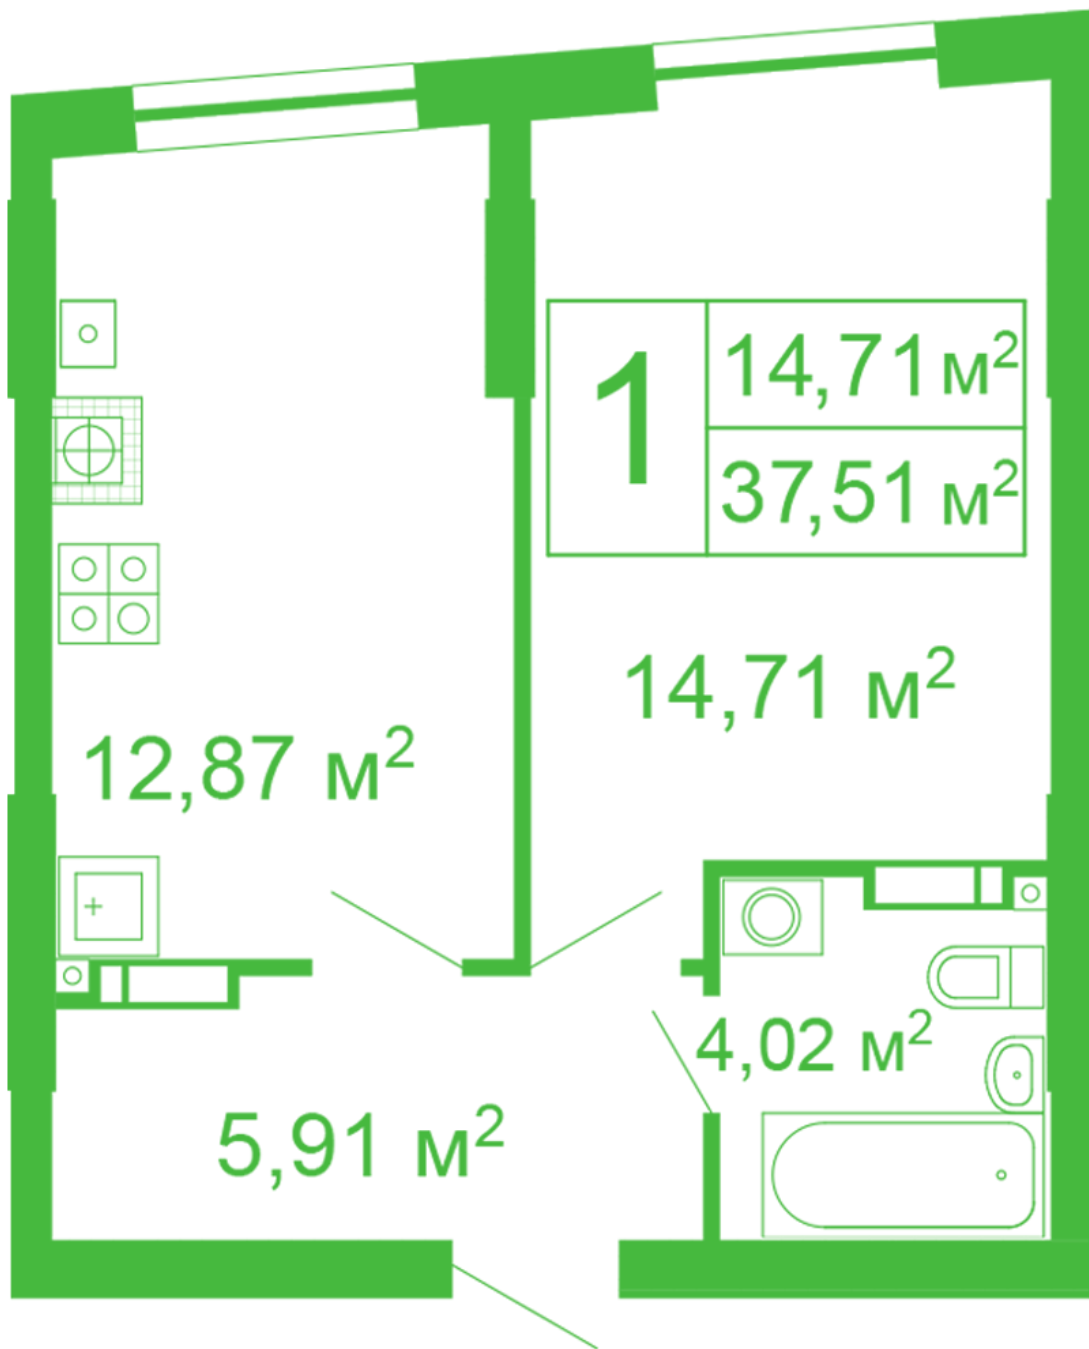

RC «Shasliviyy» in Sofiyivska Borschagivka

schastliviyy.novabydova.com.ua

096 023 03 10

Plan 1 room apartment in the house on the 11, Yablyneva Street — #33

PLAN TYPE: №33

House 11, Yablyneva street
1 roomed, 2-10 Floor

Characteristics

Gross area: 37.51 m²
Living space: 15.71 m²
Kitchen area: 12.87 m²