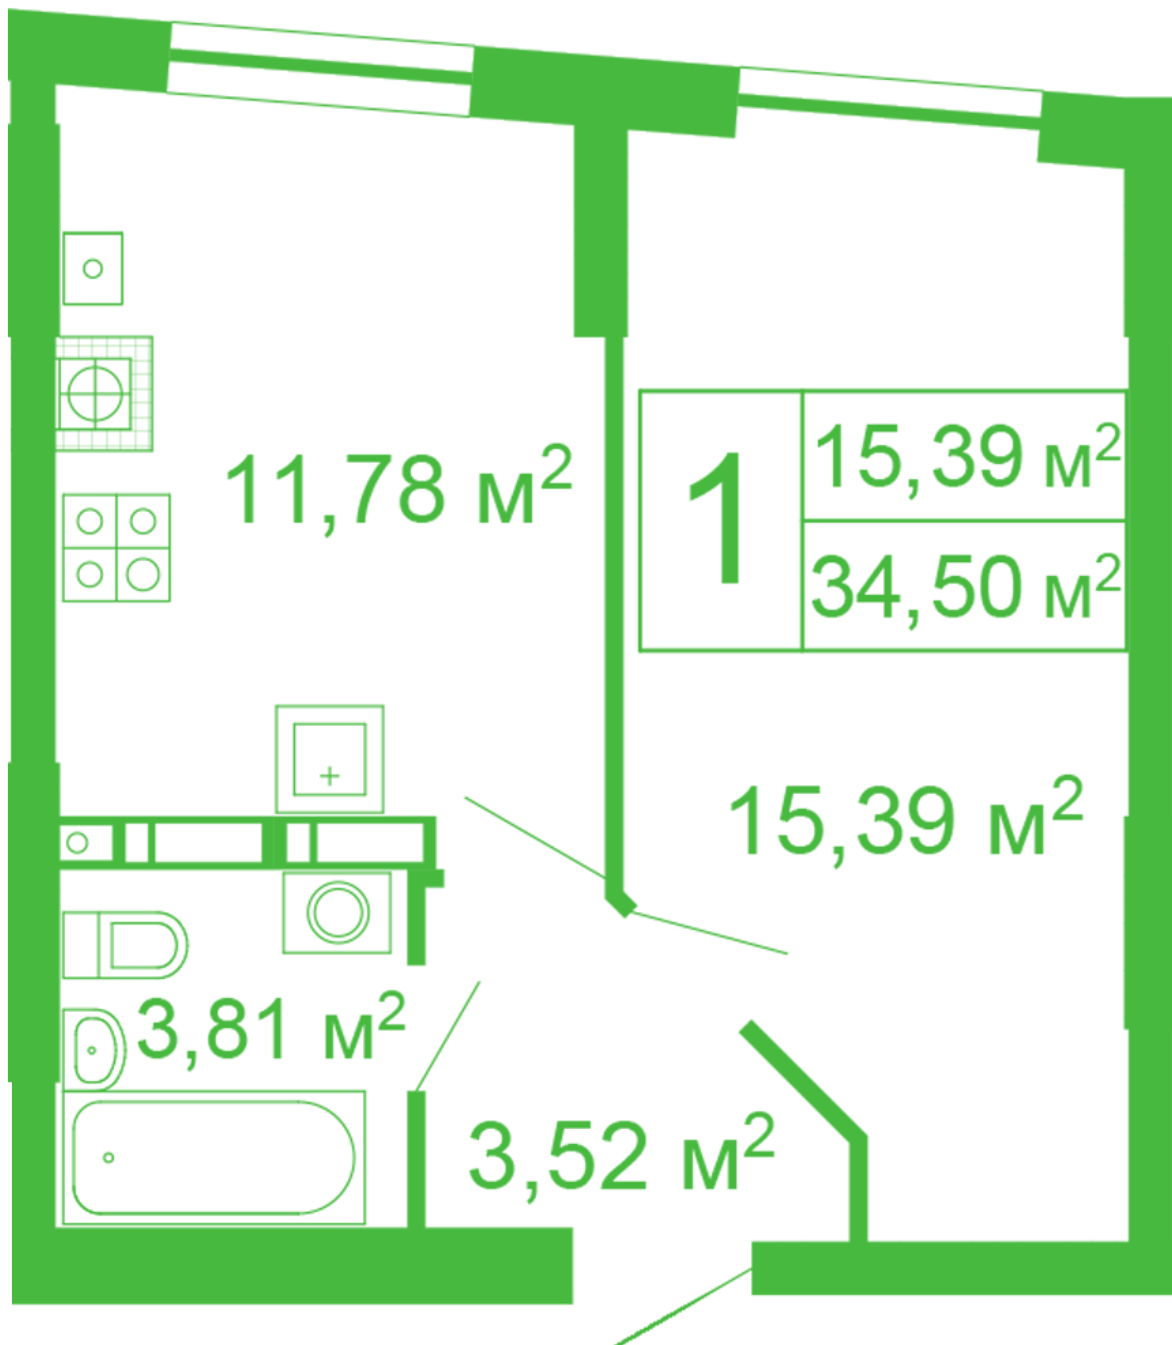

RC «Shasliviyy» in Sofiyivska Borschagivka

schastliviy.novabydova.com.ua

096 023 03 10

Plan 1 room apartment in the house on the 11, Yablyneva Street – #24

PLAN TYPE: №24

House 11, Yablyneva street
1 roomed, 2-10 Floor

Characteristics

Gross area: 34.5 m²
Living space: 15.39 m²
Kitchen area: 11.78 m²