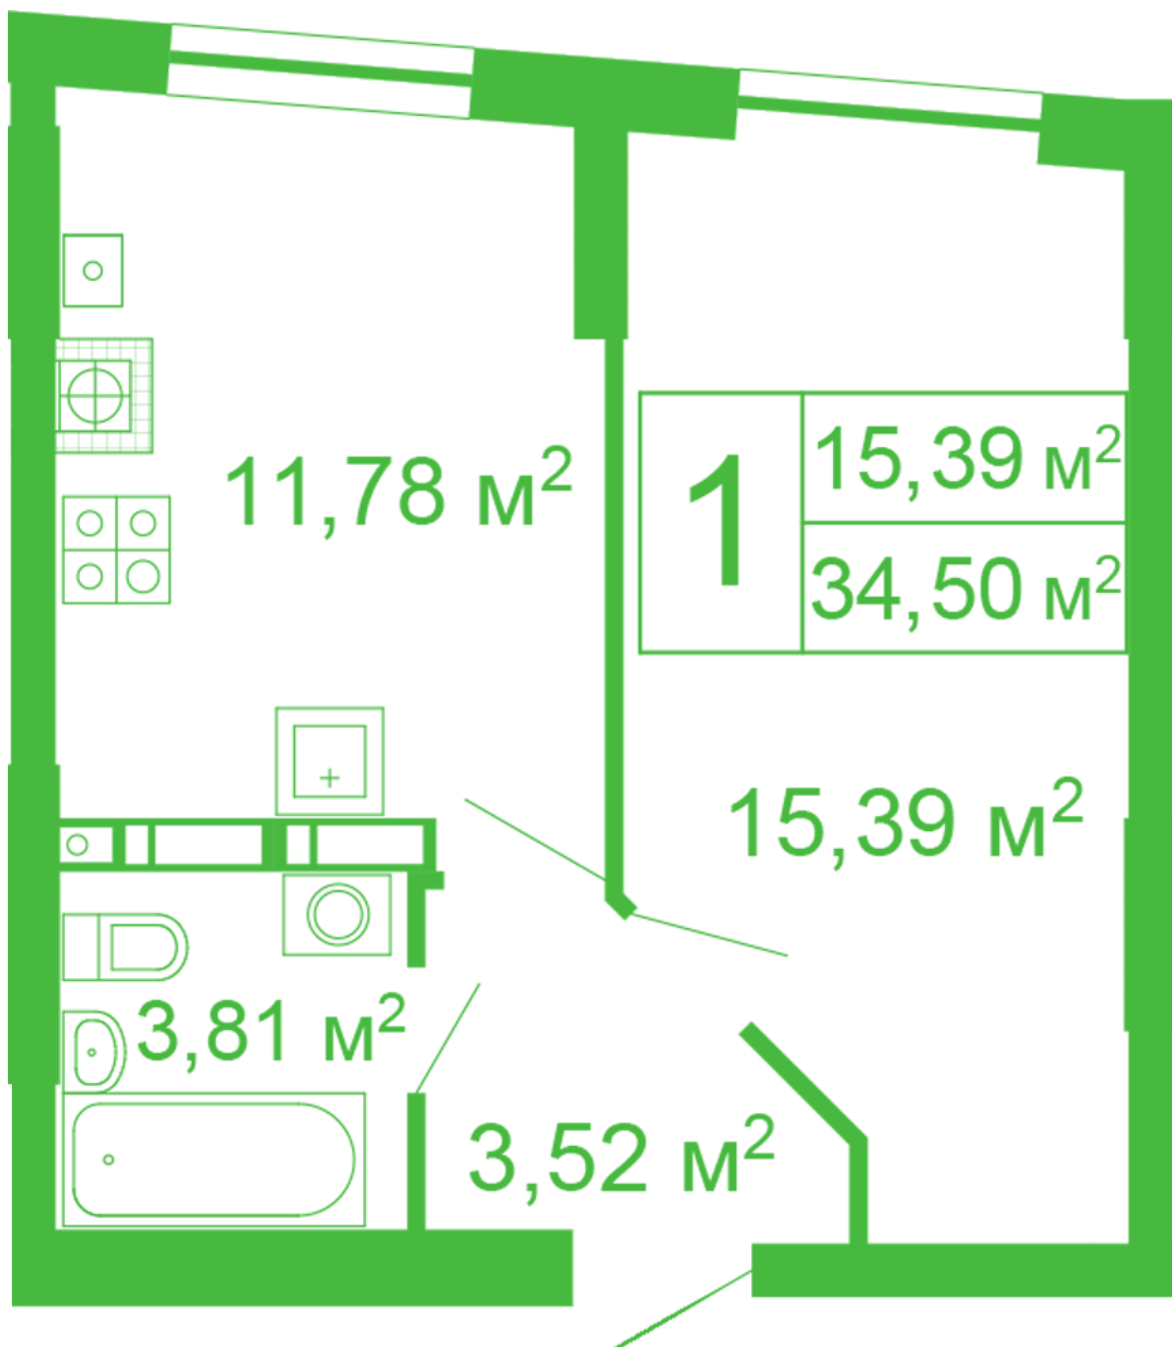

RC «Shasliviyy» in Sofiyivska Borschagivka

schastliviyy.novabydova.com.ua
096 023 03 10

Plan 1 room apartment in the house on the 11, Yablyneva Street – #24

PLAN TYPE: №24

House 11, Yablyneva street
1 roomed, 2-10 Floor

Characteristics

Gross area: 34.5 m²
Living space: 15.39 m²
Kitchen area: 11.78 m²