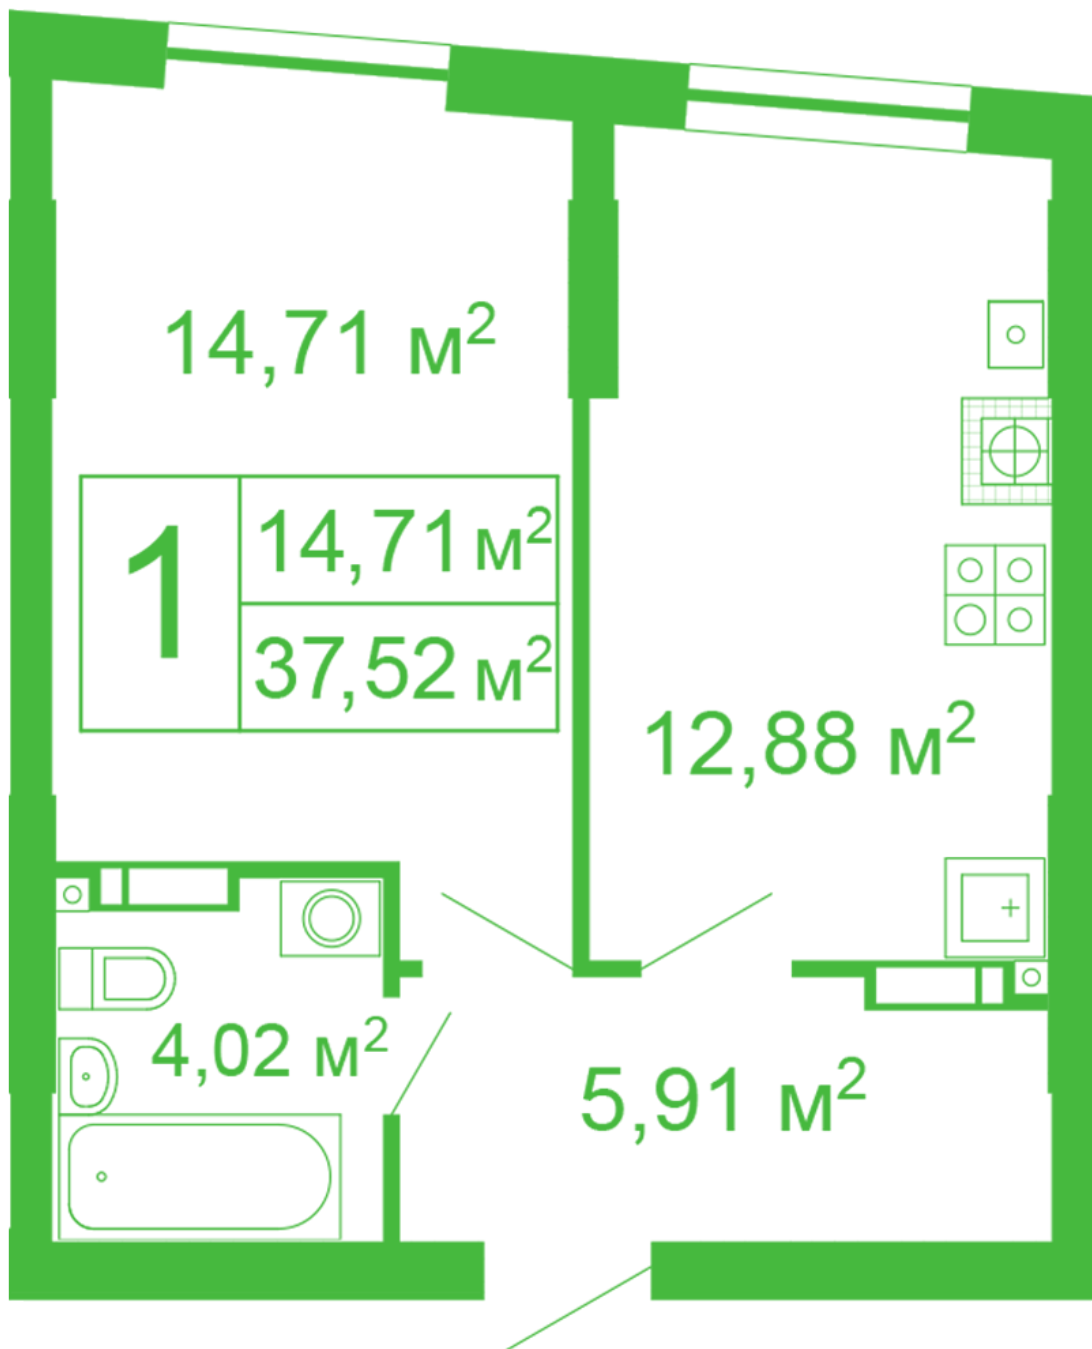

RC «Shasliviyy» in Sofiyivska Borschagivka

schastliviyy.novabydova.com.ua

096 023 03 10

Plan 1 room apartment in the house on the 11, Yablyneva Street – #23

PLAN TYPE: №23

House 11, Yablyneva street
1 roomed, 2-10 Floor

Characteristics

Gross area: 37.52 m²
Living space: 14.71 m²
Kitchen area: 12.88 m²