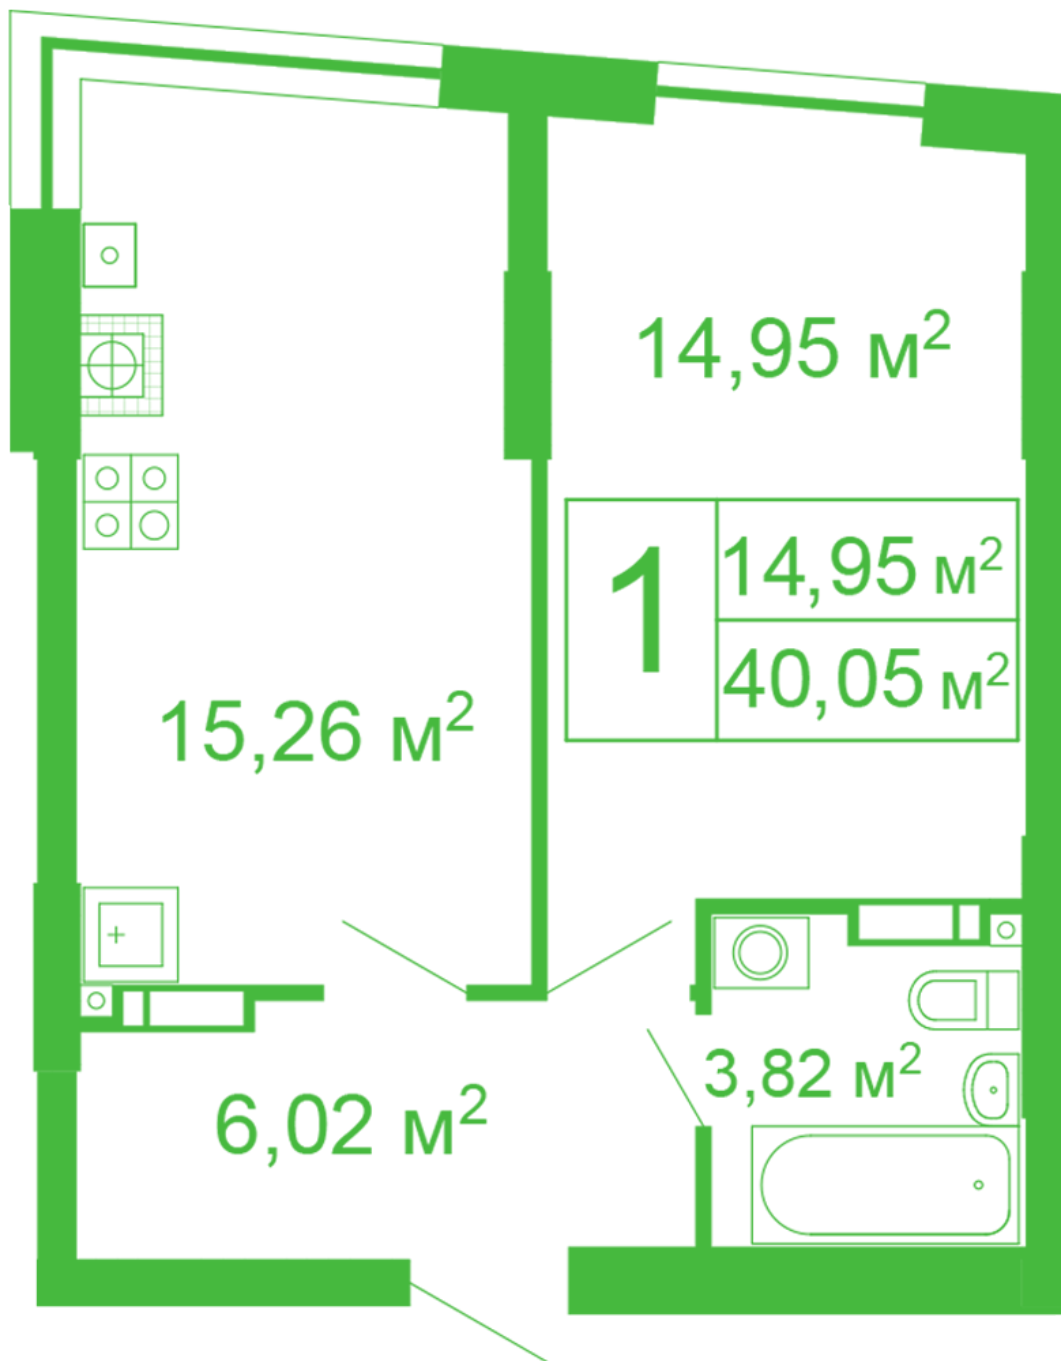

RC «Shasliviyy» in Sofiyivska Borschagivka

schastliviyy.novabydova.com.ua
096 023 03 10

Plan 1 room apartment in the house on the 11, Yablyneva Street – #22

PLAN TYPE: №22

House 11, Yablyneva street
1 roomed, 2-10 Floor

Characteristics

Gross area: 40.05 m²

Living space: 14.95 m²

Kitchen area: 15.26 m²