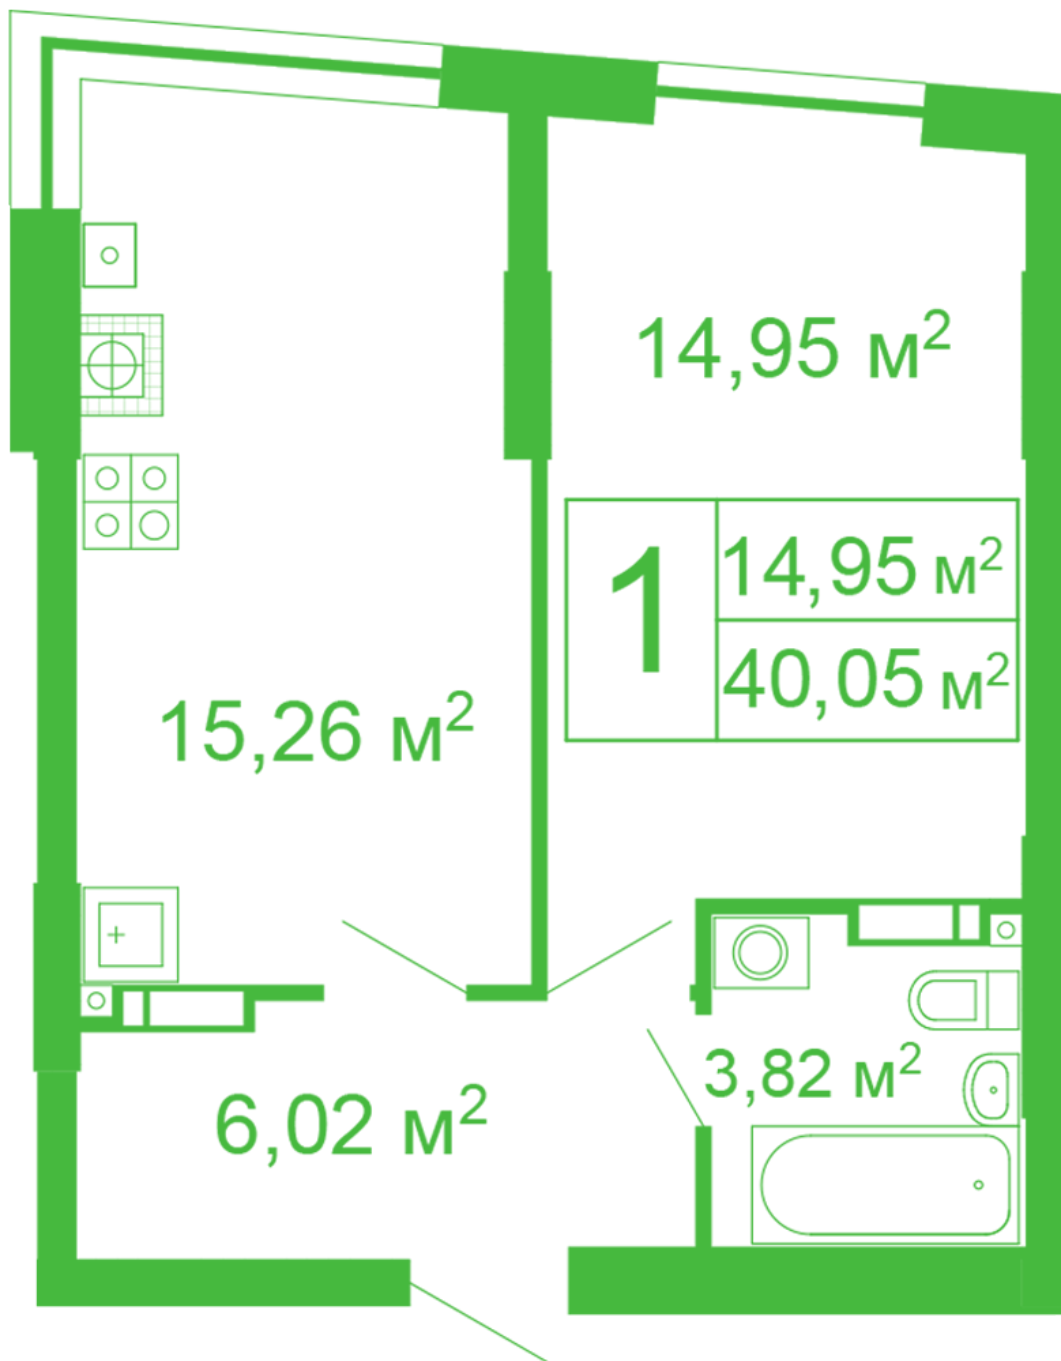

RC «Shasliviyy» in Sofiyivska Borschagivka

schastliviyy.novabydova.com.ua
096 023 03 10

Plan 1 room apartment in the house on the 11, Yablyneva Street – #22

PLAN TYPE: №22

House 11, Yablyneva street
1 roomed, 2-10 Floor

Characteristics

Gross area: 40.05 m²
Living space: 14.95 m²
Kitchen area: 15.26 m²