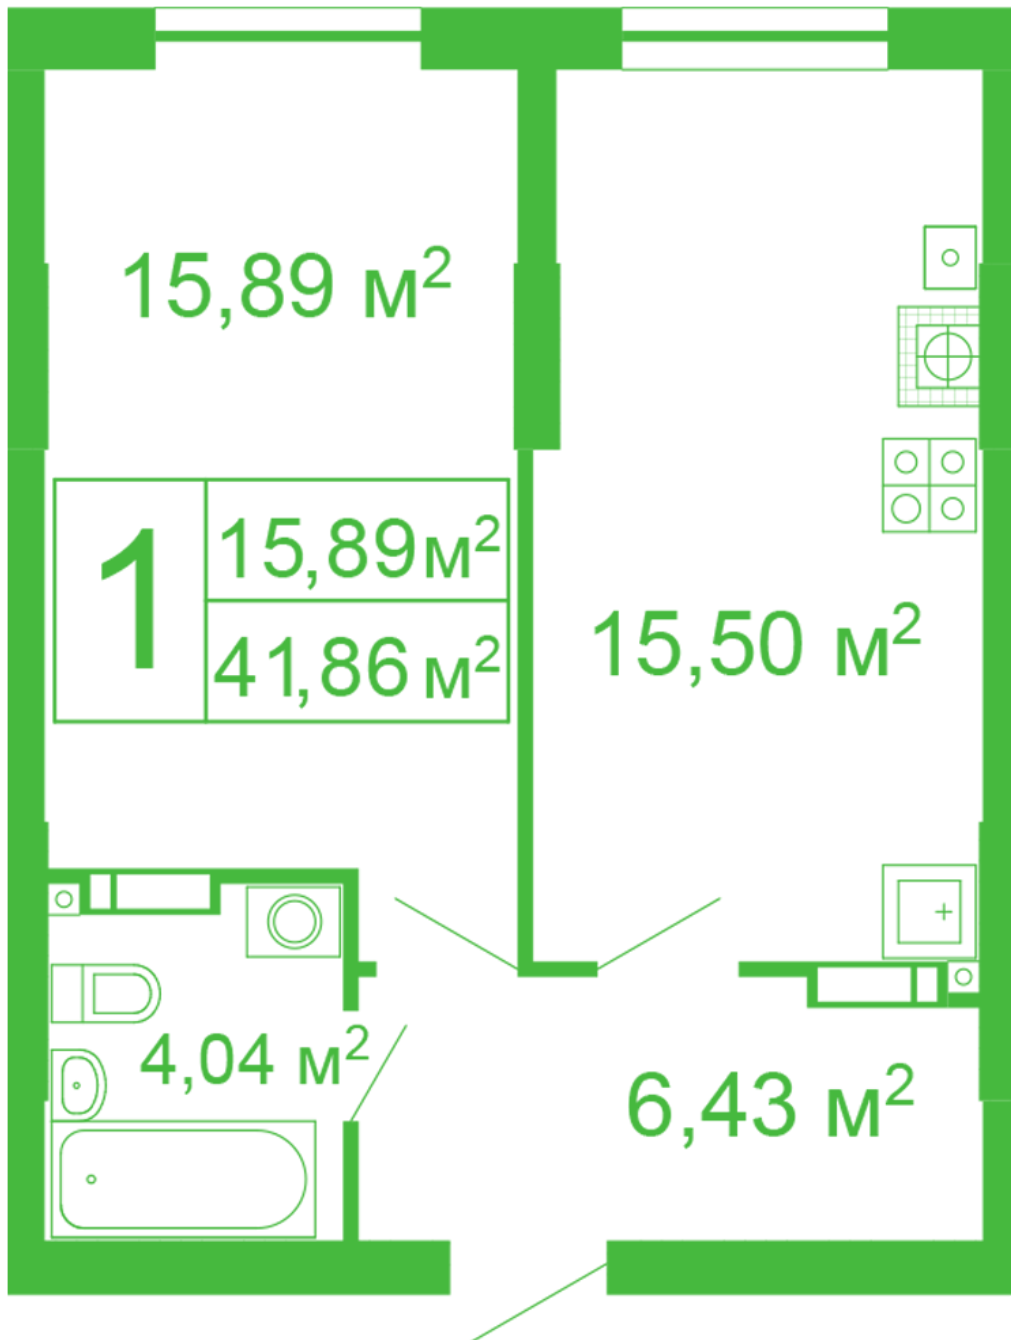

RC «Shasliviyy» in Sofiyivska Borschagivka

schastliviyy.novabydova.com.ua

096 023 03 10

Plan 1 room apartment in the house on the 11, Yablyneva Street — #14

PLAN TYPE: №14

House 11, Yablyneva street
1 roomed, 2-10 Floor

Characteristics

Gross area: 41.86 m²
Living space: 15.89 m²
Kitchen area: 15.5 m²