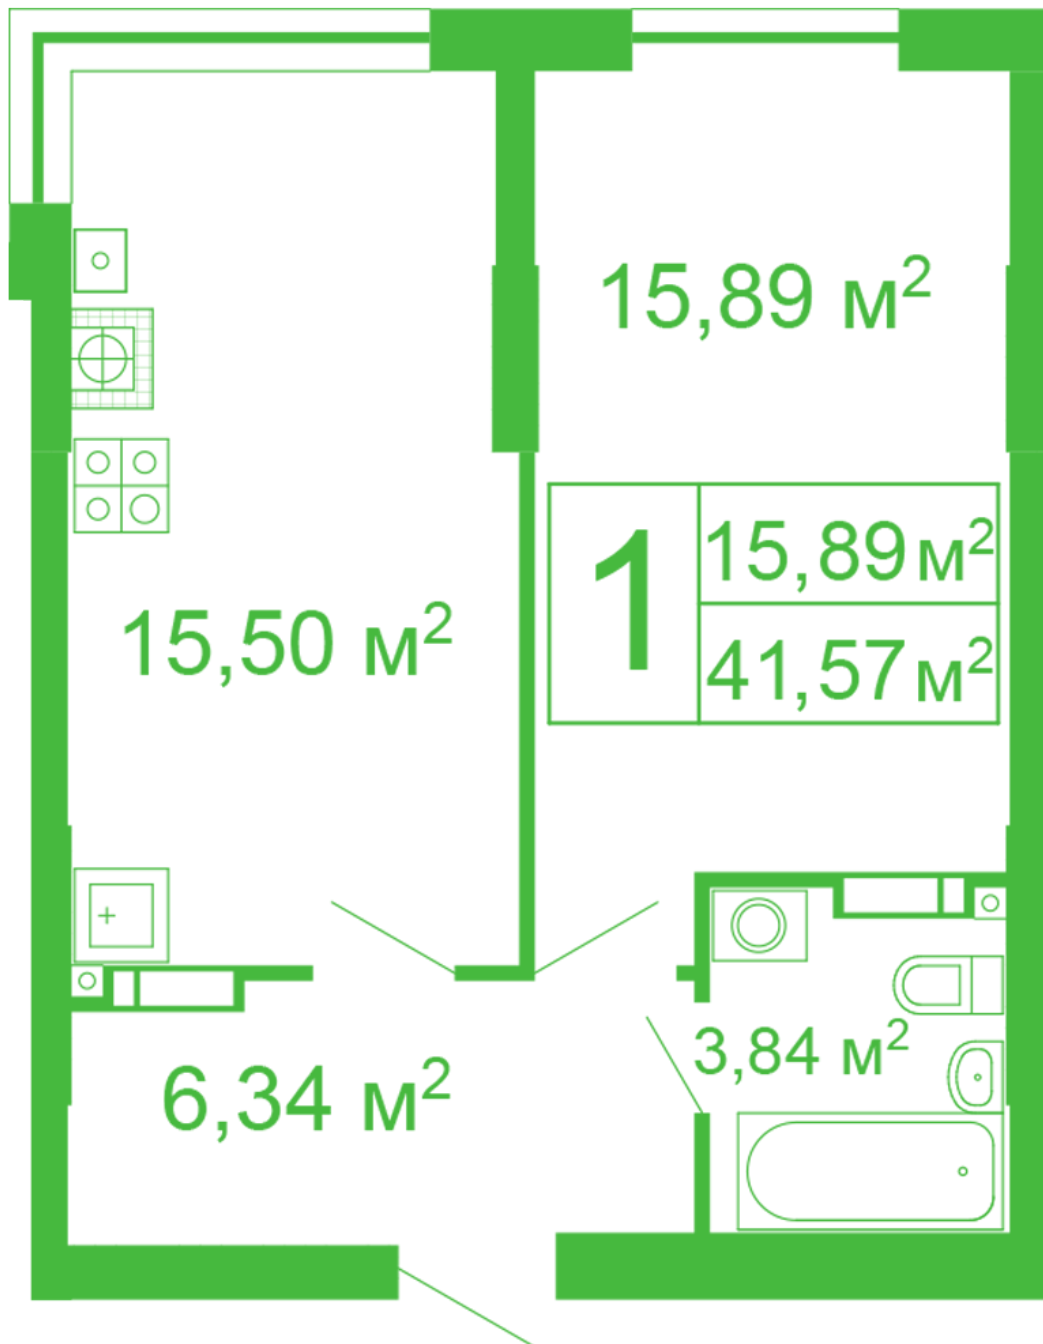

RC «Shasliviyy» in Sofiyivska Borschagivka

schastliviyy.novabydova.com.ua
096 023 03 10

Plan 1 room apartment in the house on the 11, Yablyneva Street – #13

PLAN TYPE: №13

House 11, Yablyneva street
1 roomed, 2-10 Floor

Characteristics

Gross area: 41.57 m²
Living space: 15.89 m²
Kitchen area: 15.5 m²