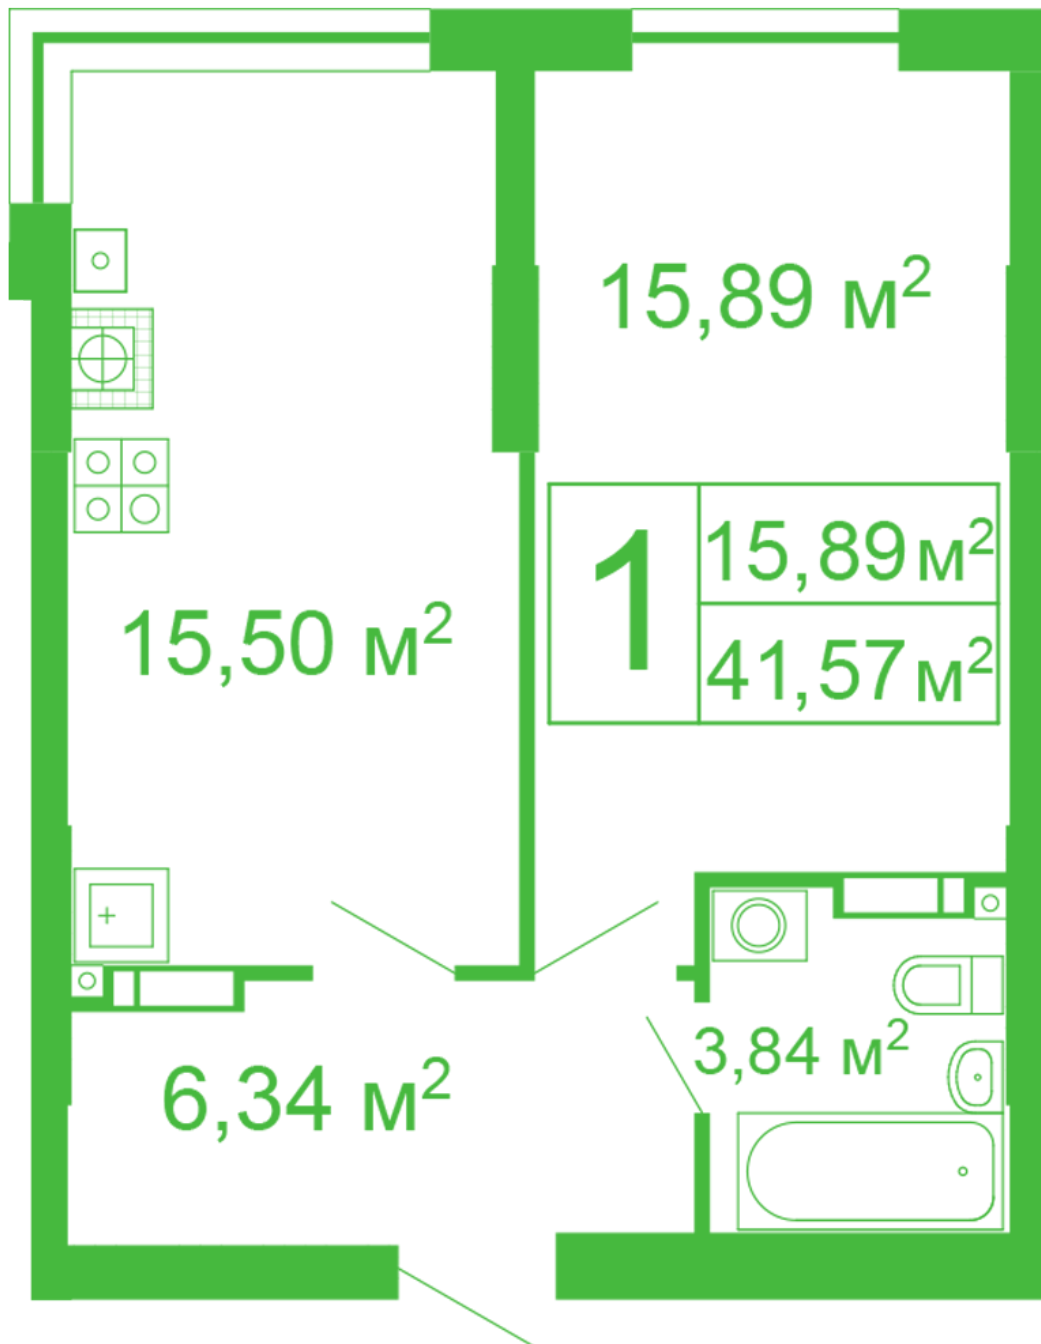

RC «Shasliviyy» in Sofiyivska Borschagivka

schastliviyy.novabydova.com.ua

096 023 03 10

Plan 1 room apartment in the house on the 11, Yablyneva Street – #13

PLAN TYPE: №13

House 11, Yablyneva street
1 roomed, 2-10 Floor

Characteristics

Gross area: 41.57 m²
Living space: 15.89 m²
Kitchen area: 15.5 m²