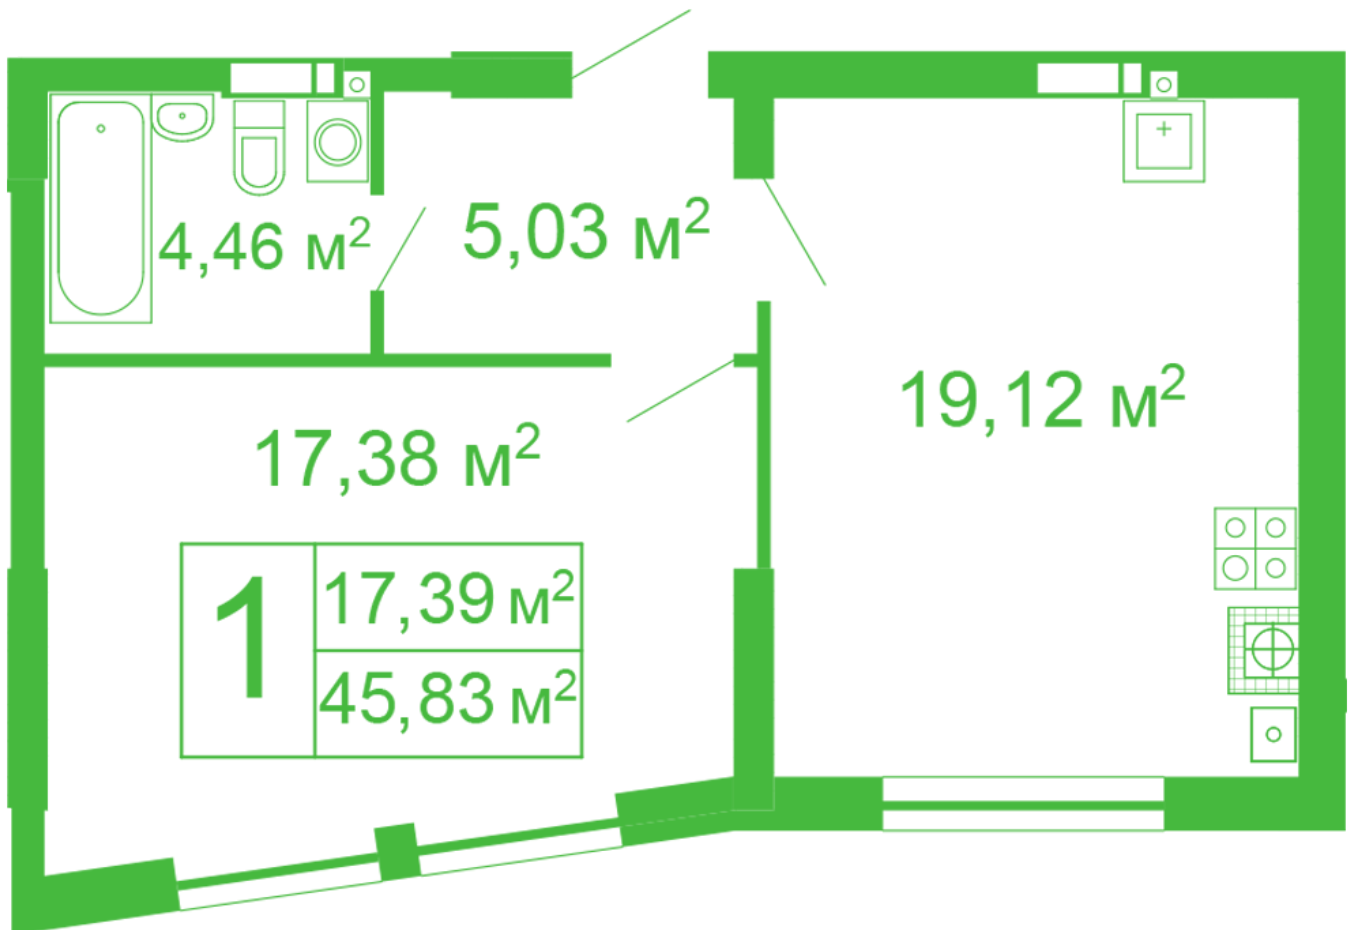

RC «Shasliviyy» in Sofiyivska Borschagivka

schastliviyy.novabydova.com.ua

096 023 03 10

Plan 1 room apartment in the house on the 11, Yablyneva Street — #11

PLAN TYPE: №11

House 11, Yablyneva street
1 roomed, 2-10 Floor

Characteristics

Gross area: 48.83 m²
Living space: 17.39 m²
Kitchen area: 19.12 m²