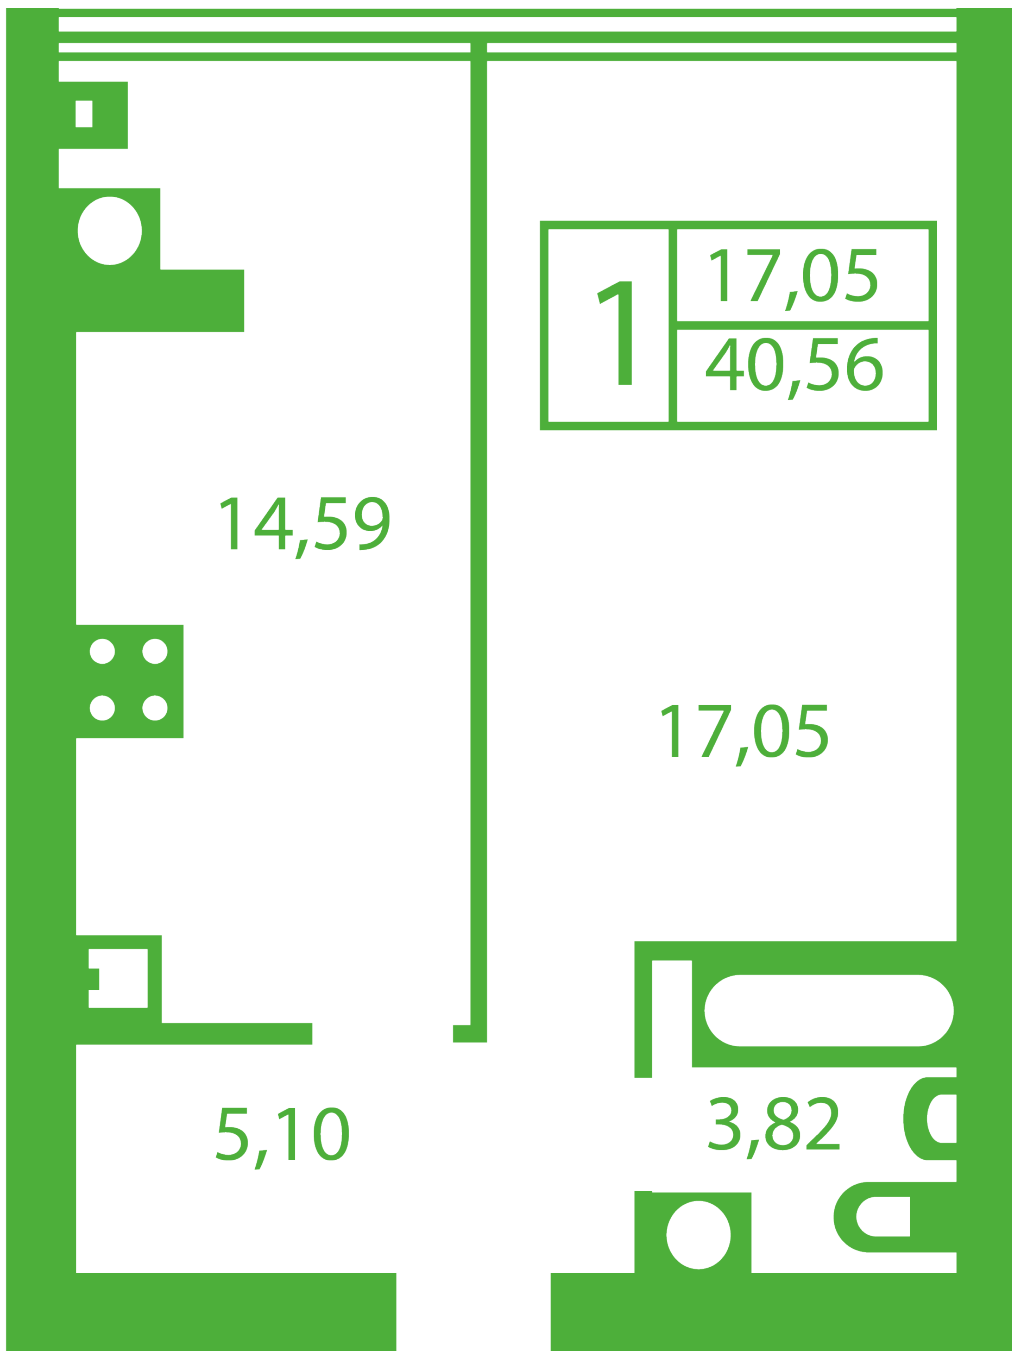

RC «Shasliviyy» in Sofiyivska Borschagivka

schastliviyy.novabydova.com.ua
096 023 03 10

Plan 1 room apartment in the house on the 9-G,D, Yablyneva Street — #8

PLAN TYPE: №8

House 9-G,D, Yablyneva street
1 roomed, Floor view Floor

Characteristics

Gross area: 40.56 m²
Living space: 17.05 m²
Kitchen area: 14.59 m²