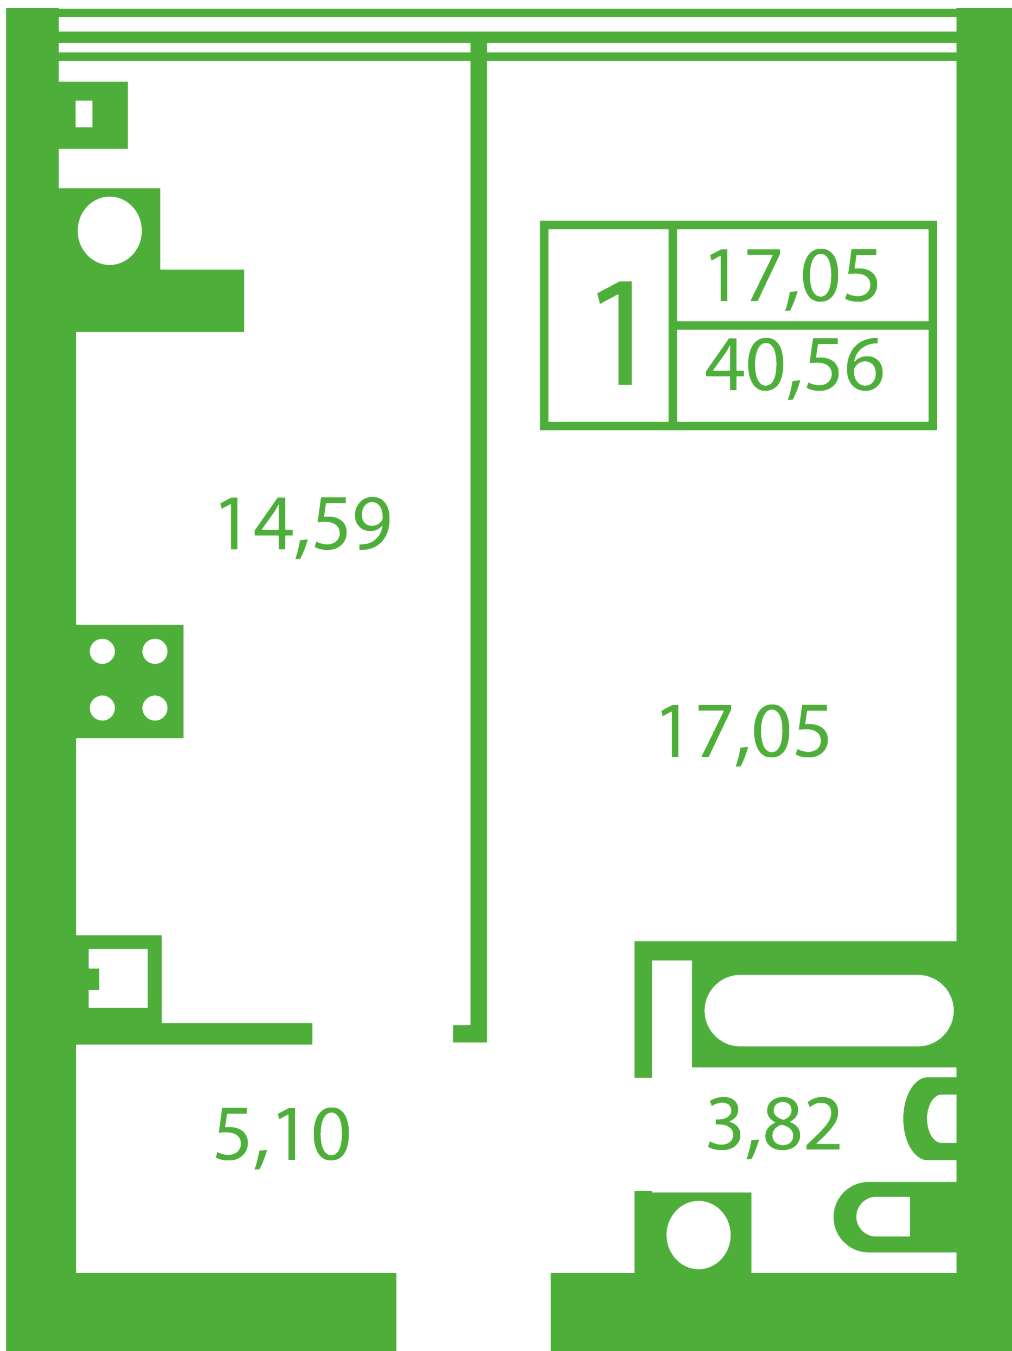

RC «Shasliviyy» in Sofiyivska Borschagivka

schastliviyy.novabydova.com.ua

096 023 03 10

Plan 1 room apartment in the house on the 9-G,D, Yablyneva Street — #8

PLAN TYPE: №8

House 9-G,D, Yablyneva street
1 roomed, Floor view Floor

Characteristics

Gross area: 40.56 m²

Living space: 17.05 m²

Kitchen area: 14.59 m²