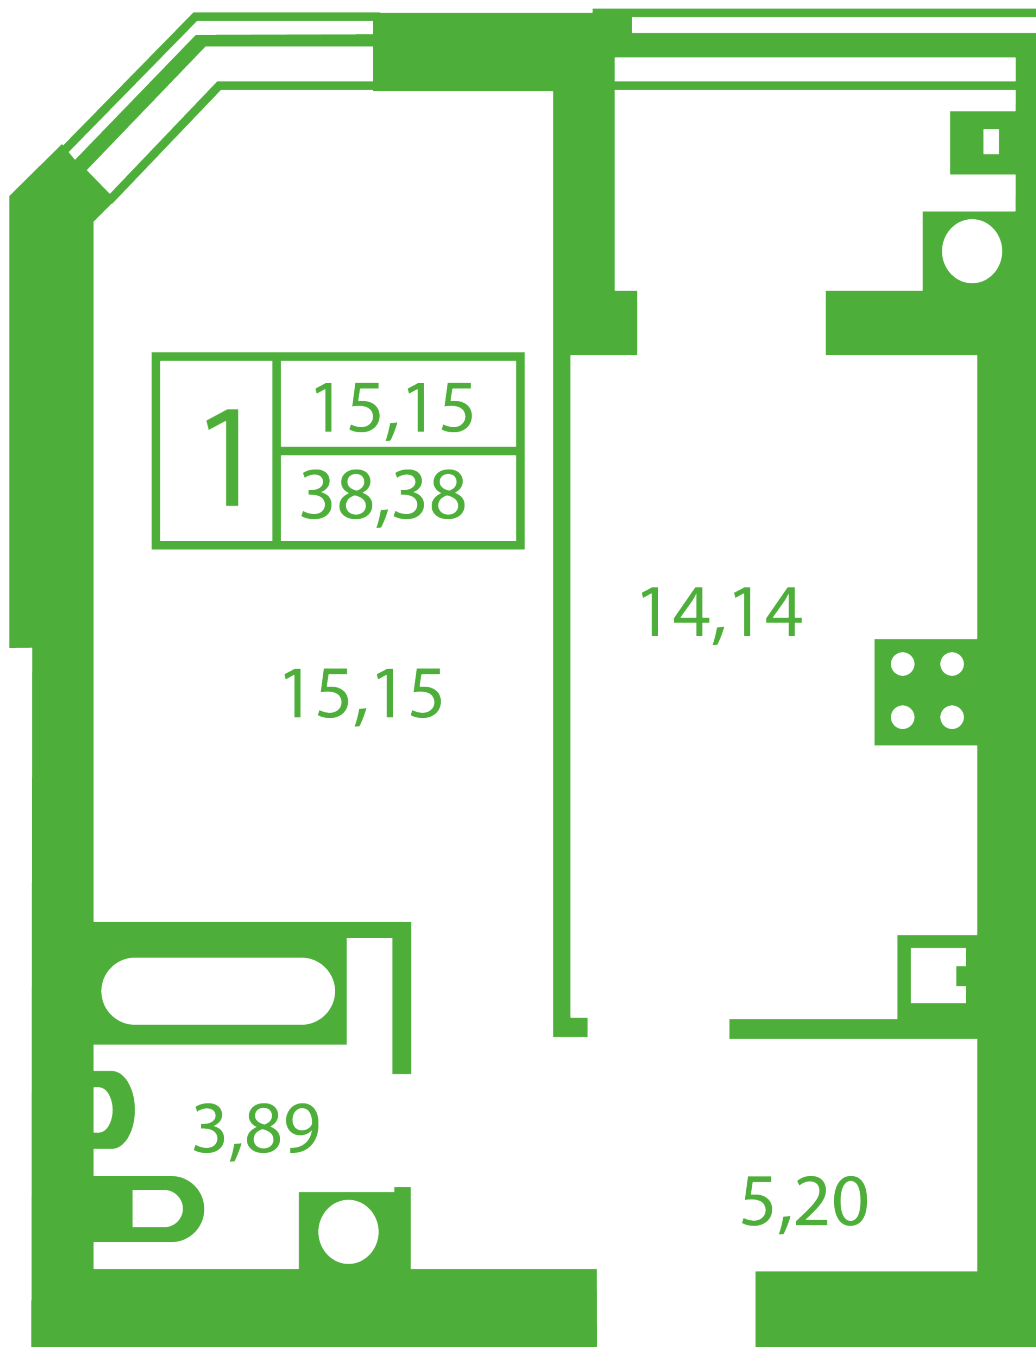

RC «Shasliviyy» in Sofiyivska Borschagivka

schastliviyy.novabydova.com.ua

096 023 03 10

Plan 1 room apartment in the house on the 9-G,D, Yablyneva Street – #2

PLAN TYPE: №2

House 9-G,D, Yablyneva street
1 roomed, Floor view Floor

Characteristics

Gross area: 38.38 m²

Living space: 15.15 m²

Kitchen area: 14.14 m²