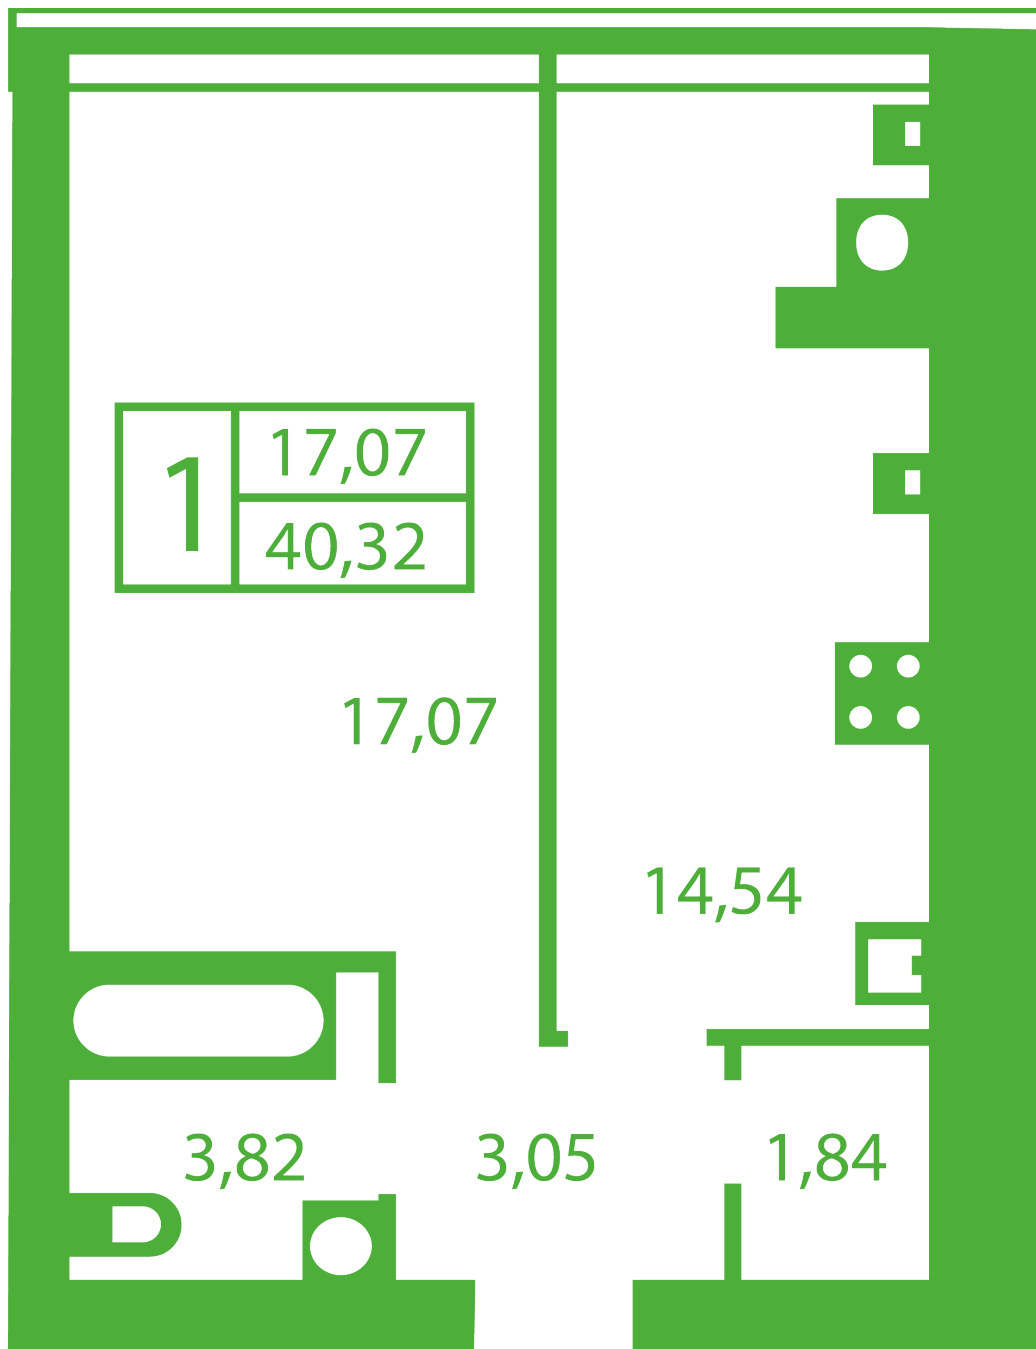

RC «Shasliviyy» in Sofiyivska Borschagivka

schastliviyy.novabydova.com.ua

096 023 03 10

Plan 1 room apartment in the house on the 9-G,D, Yablyneva Street – #17

PLAN TYPE: №17

House 9-G,D, Yablyneva street
1 roomed, Floor view Floor

Characteristics

Gross area: 40.32 m²
Living space: 17.07 m²
Kitchen area: 14.54 m²