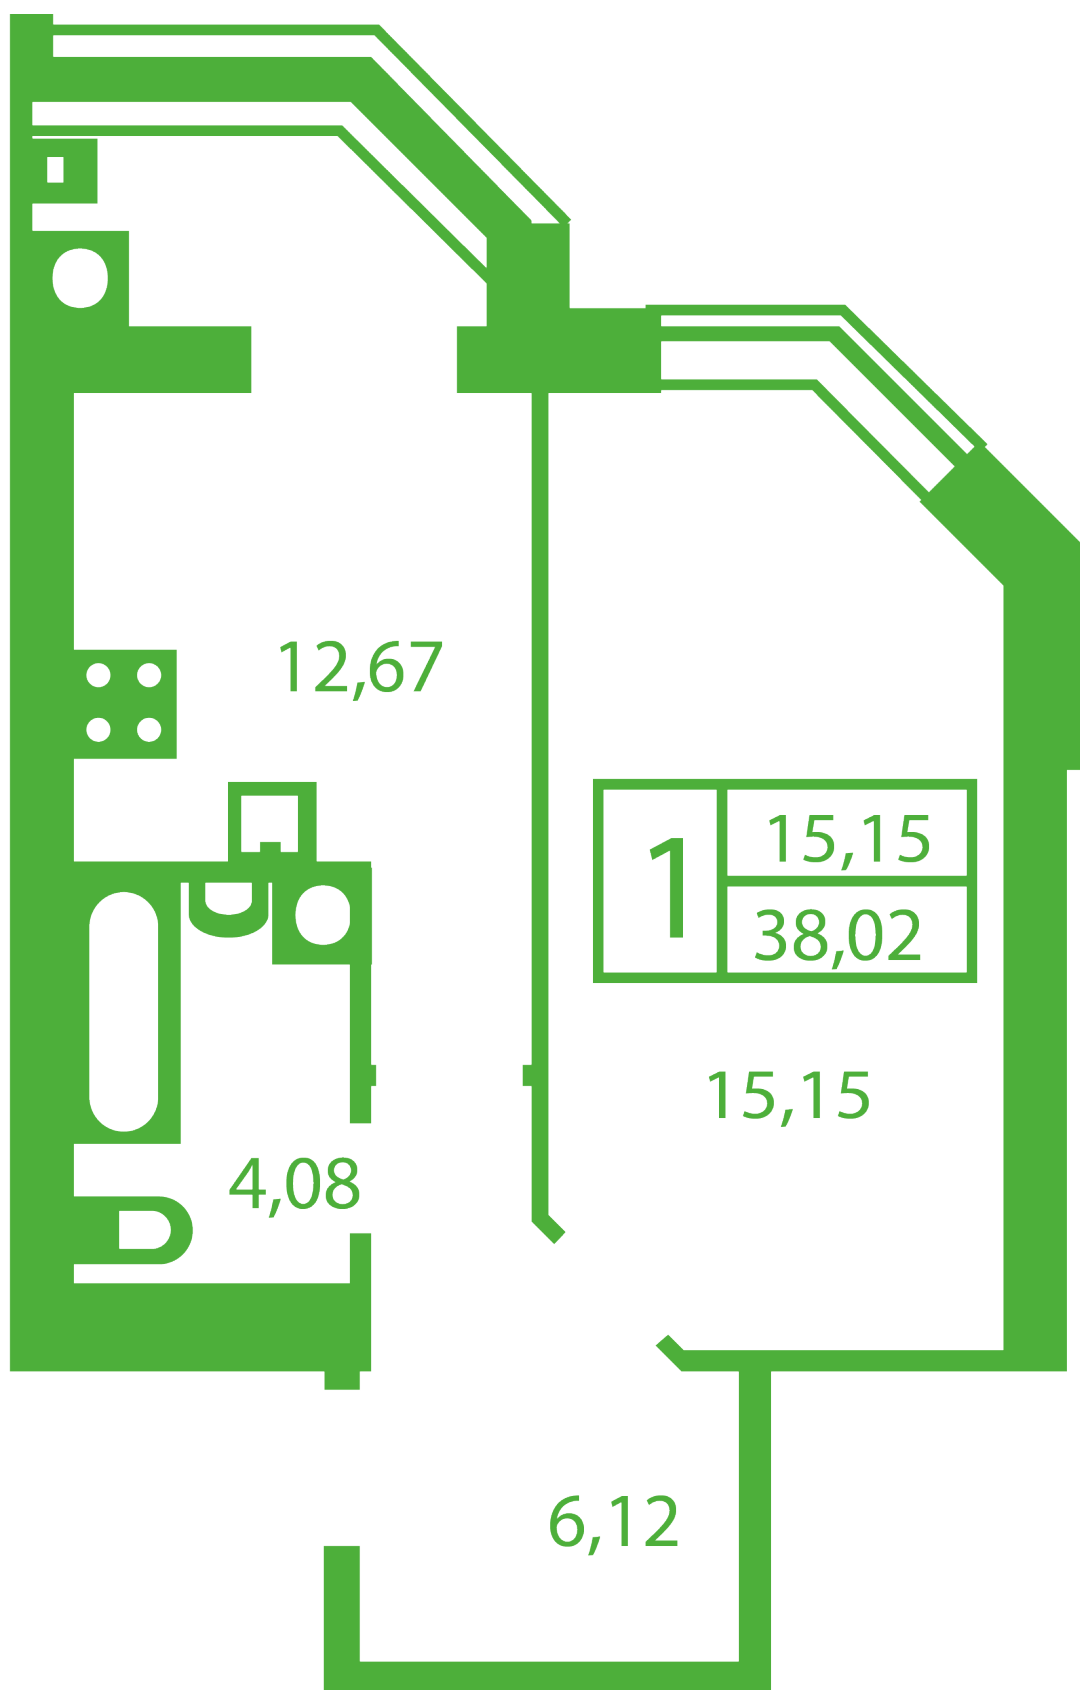

RC «Shasliviyy» in Sofiyivska Borschagivka

schastliviyy.novabydova.com.ua

096 023 03 10

Plan 1 room apartment in the house on the 9-G,D, Yablyneva Street — #13

PLAN TYPE: №13

House 9-G,D, Yablyneva street
 1 roomed, Floor view Floor

Characteristics

Gross area: 38.02 m²

Living space: 15.15 m²

Kitchen area: 12.67 m²