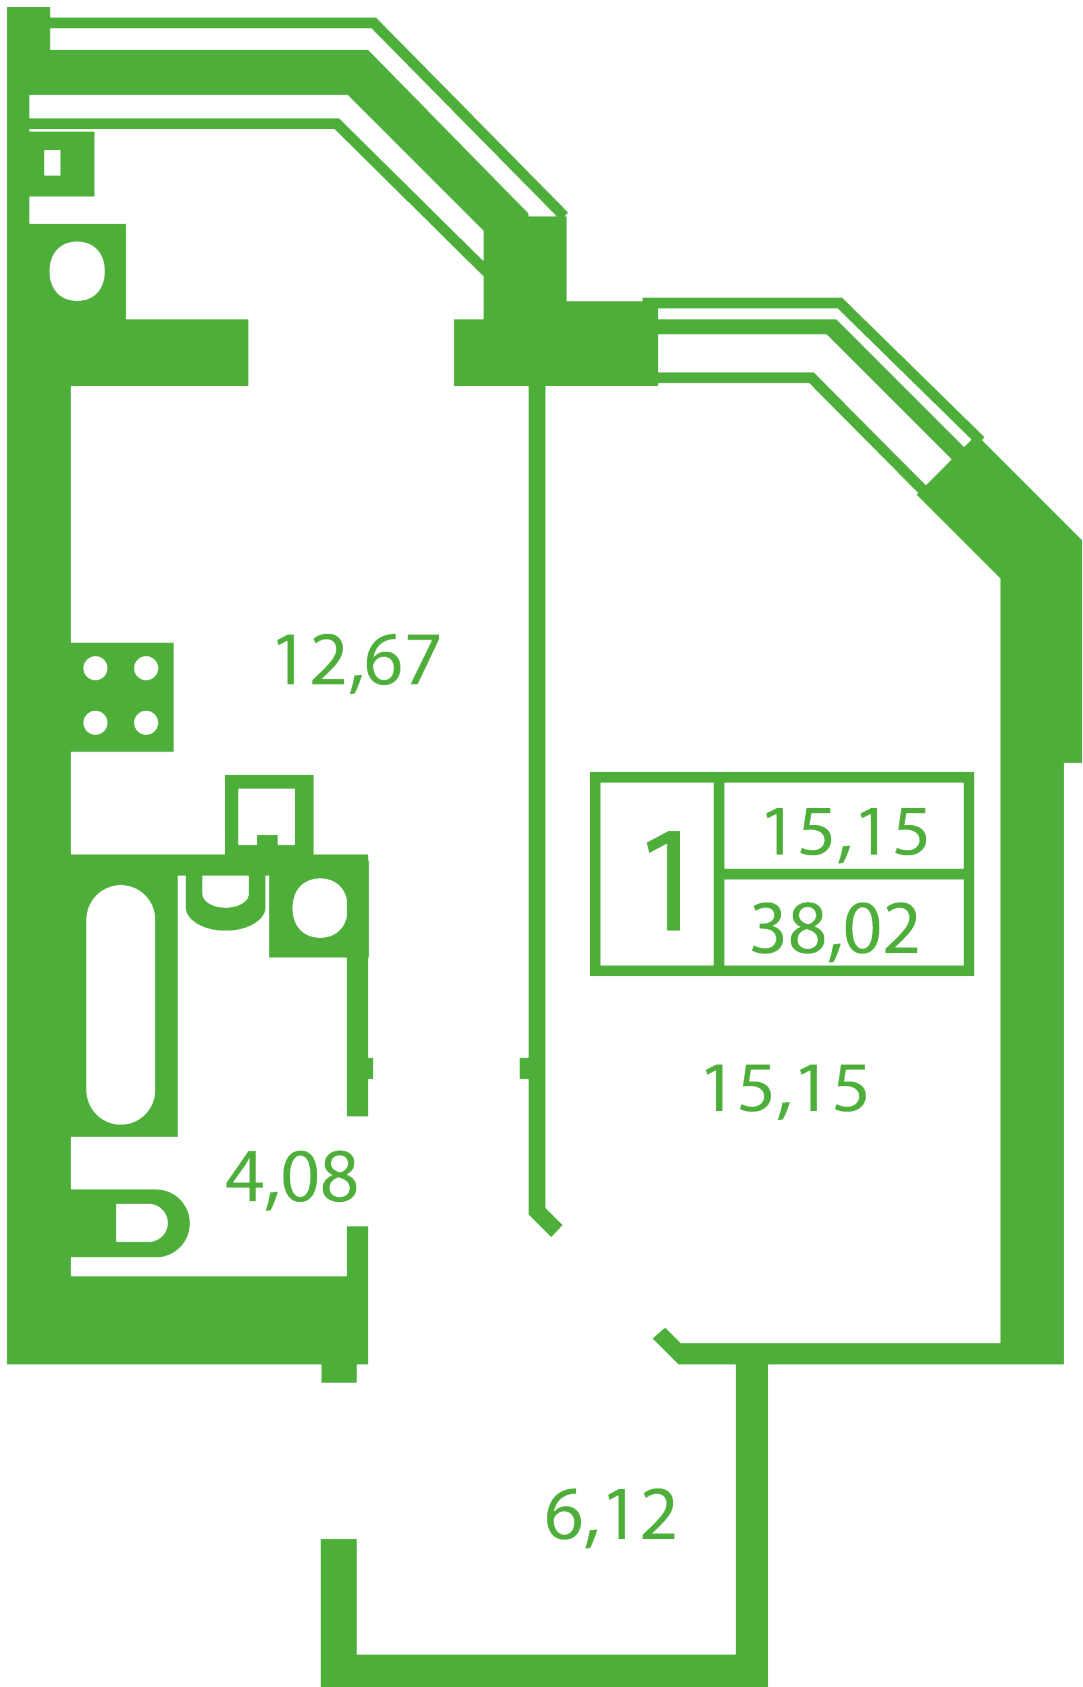

RC «Shasliviyy» in Sofiyivska Borschagivka

schastliviyy.novabydova.com.ua

096 023 03 10

Plan 1 room apartment in the house on the 9-G,D, Yablyneva Street — #13

PLAN TYPE: №13

House 9-G,D, Yablyneva street
1 roomed, Floor view Floor

Characteristics

Gross area: 38.02 m²

Living space: 15.15 m²

Kitchen area: 12.67 m²