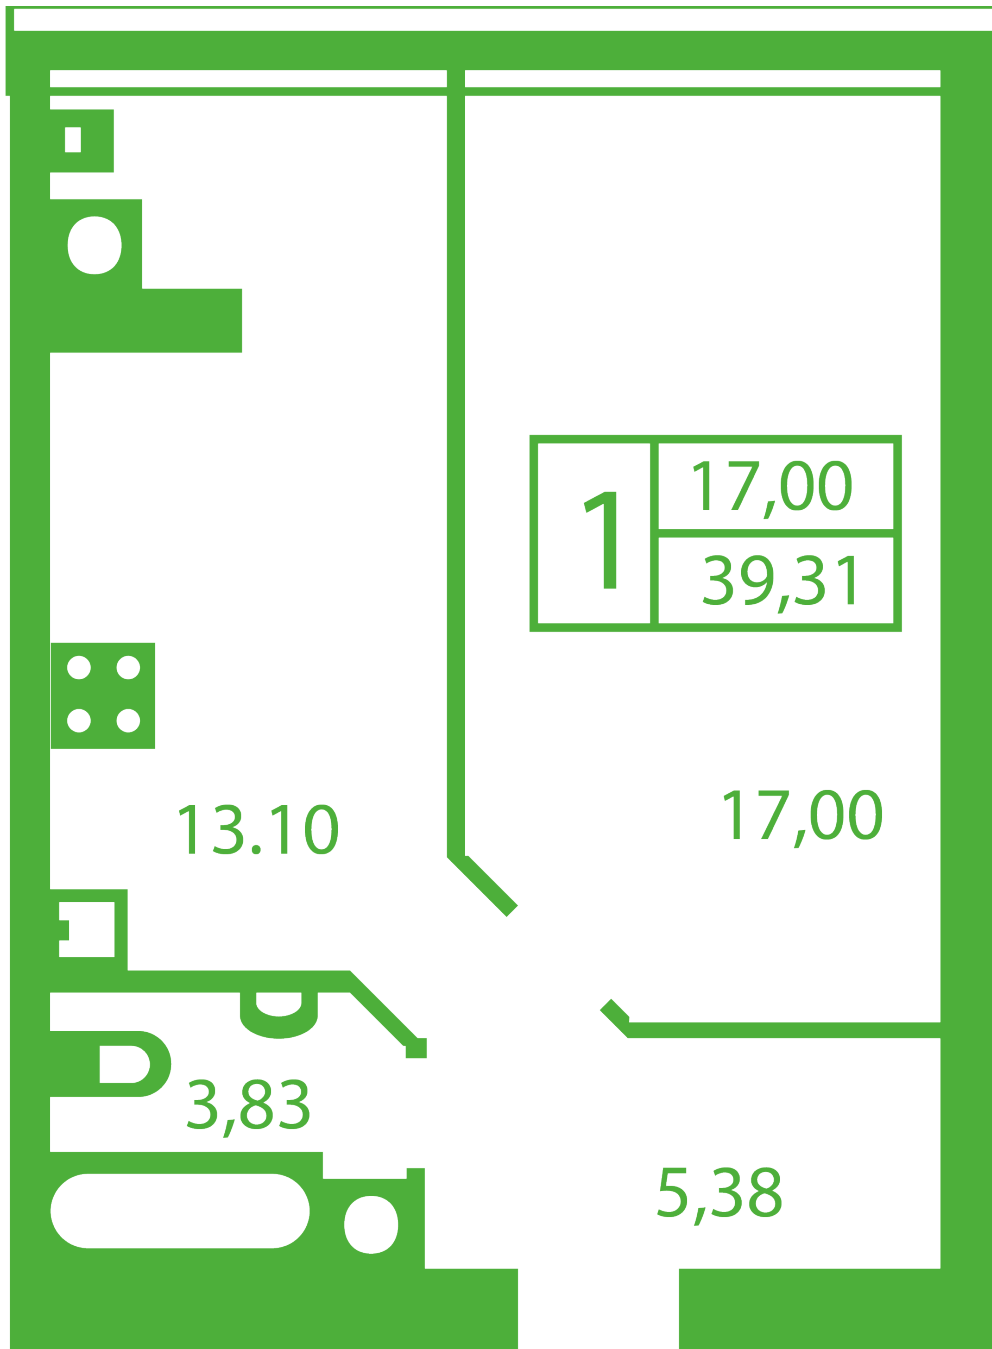

RC «Shasliviyy» in Sofiyivska Borschagivka

schastliviyy.novabydova.com.ua

096 023 03 10

Plan 1 room apartment in the house on the 9-G,D, Yablyneva Street – #12

PLAN TYPE: №12

House 9-G,D, Yablyneva street
1 roomed, Floor view Floor

Characteristics

Gross area: 39.31 m²
Living space: 17 m²
Kitchen area: 13.1 m²