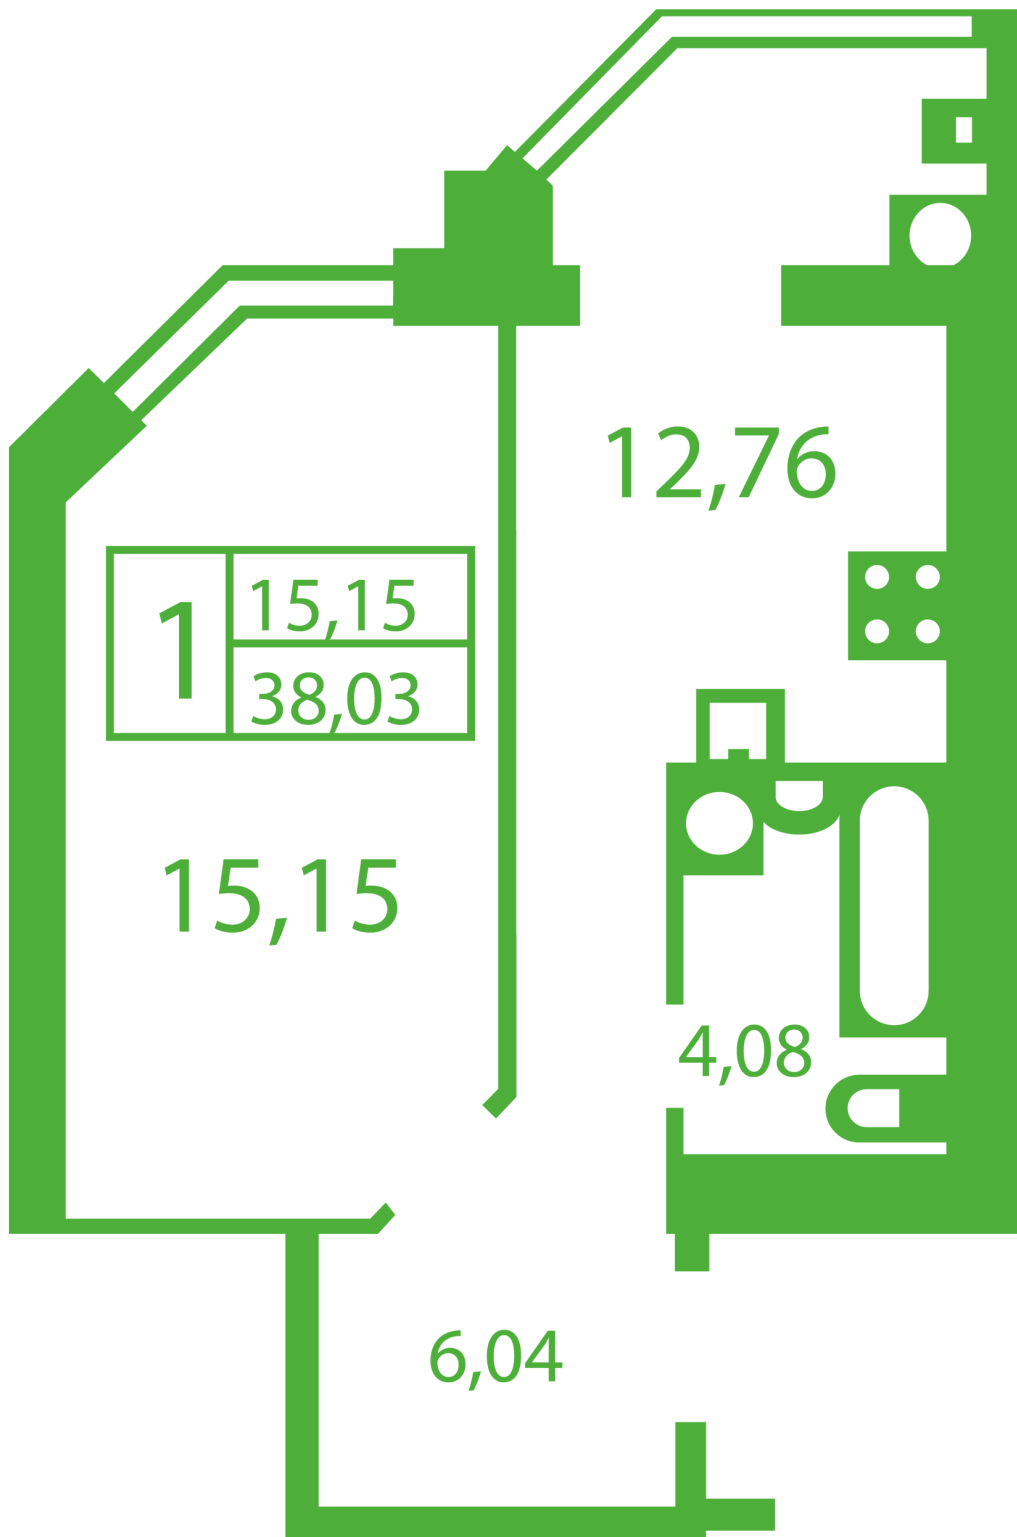

RC «Shasliviyy» in Sofiyivska Borschagivka

schastliviyy.novabydova.com.ua

096 023 03 10

**Plan 1 room apartment in the house on the 9-A,B,V,
Yablyneva Street — #6**

PLAN TYPE: №6

House 9-A,B,V, Yablyneva street
 1 roomed, Floor view Floor

Characteristics

Gross area: 38.03 m²

Living space: 15.15 m²

Kitchen area: 12.76 m²