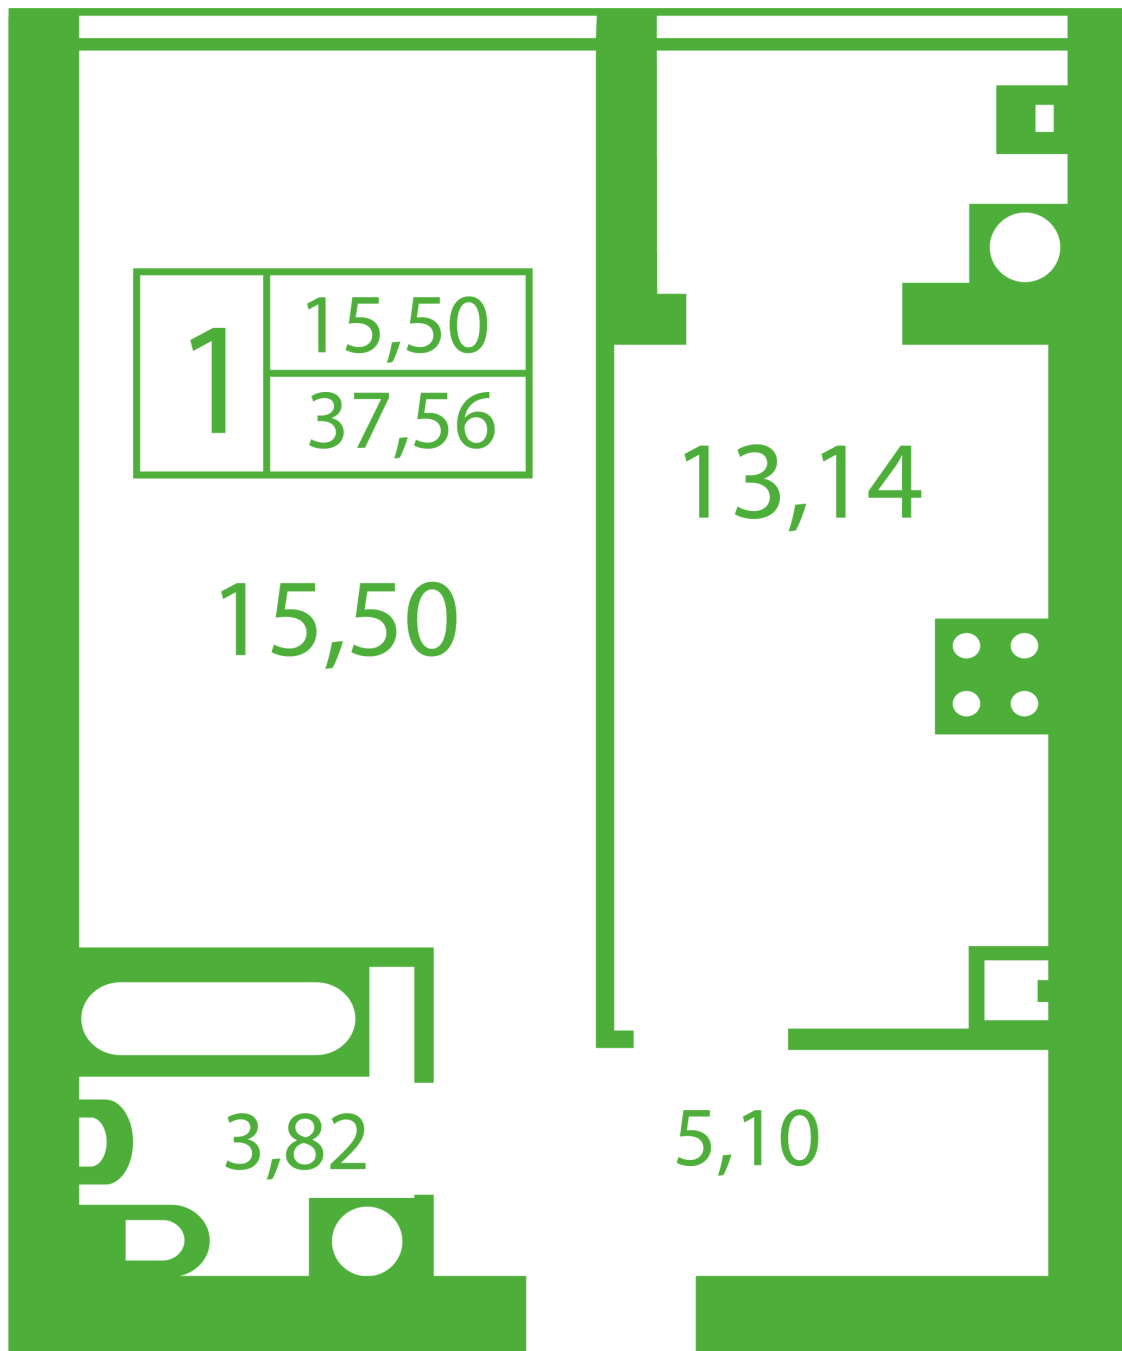

RC «Shasliviyy» in Sofiyivska Borschagivka

schastliviyy.novabydova.com.ua

096 023 03 10

**Plan 1 room apartment in the house on the 9-A,B,V,
Yablyneva Street – #2**

PLAN TYPE: №2

House 9-A,B,V, Yablyneva street
1 roomed, Floor view Floor

Characteristics

Gross area: 37.36 m²
Living space: 15.5 m²
Kitchen area: 13.14 m²