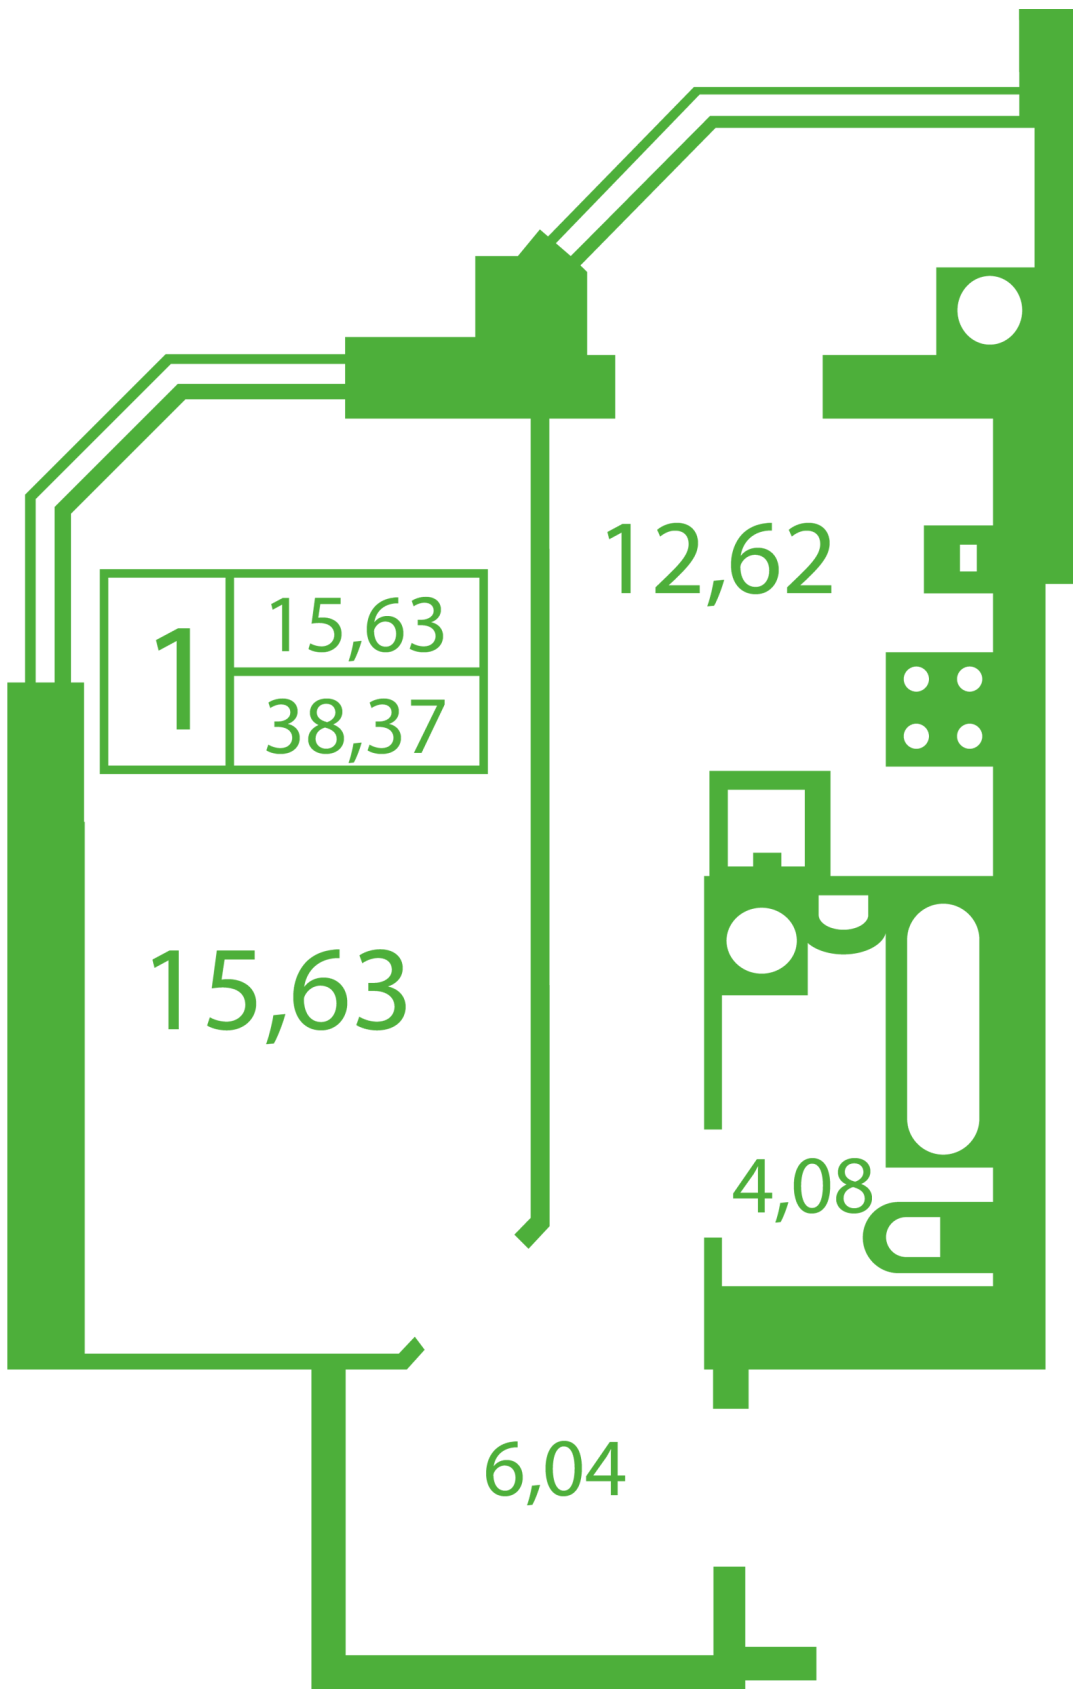

RC «Shasliviyy» in Sofiyivska Borschagivka

schastliviyy.novabydova.com.ua

096 023 03 10

**Plan 1 room apartment in the house on the 9-A,B,V,
Yablyneva Street — #15**

PLAN TYPE: №15

House 9-A,B,V, Yablyneva street
1 roomed, Floor view Floor

Characteristics

Gross area: 38.37 m²

Living space: 15.63 m²

Kitchen area: 12.62 m²