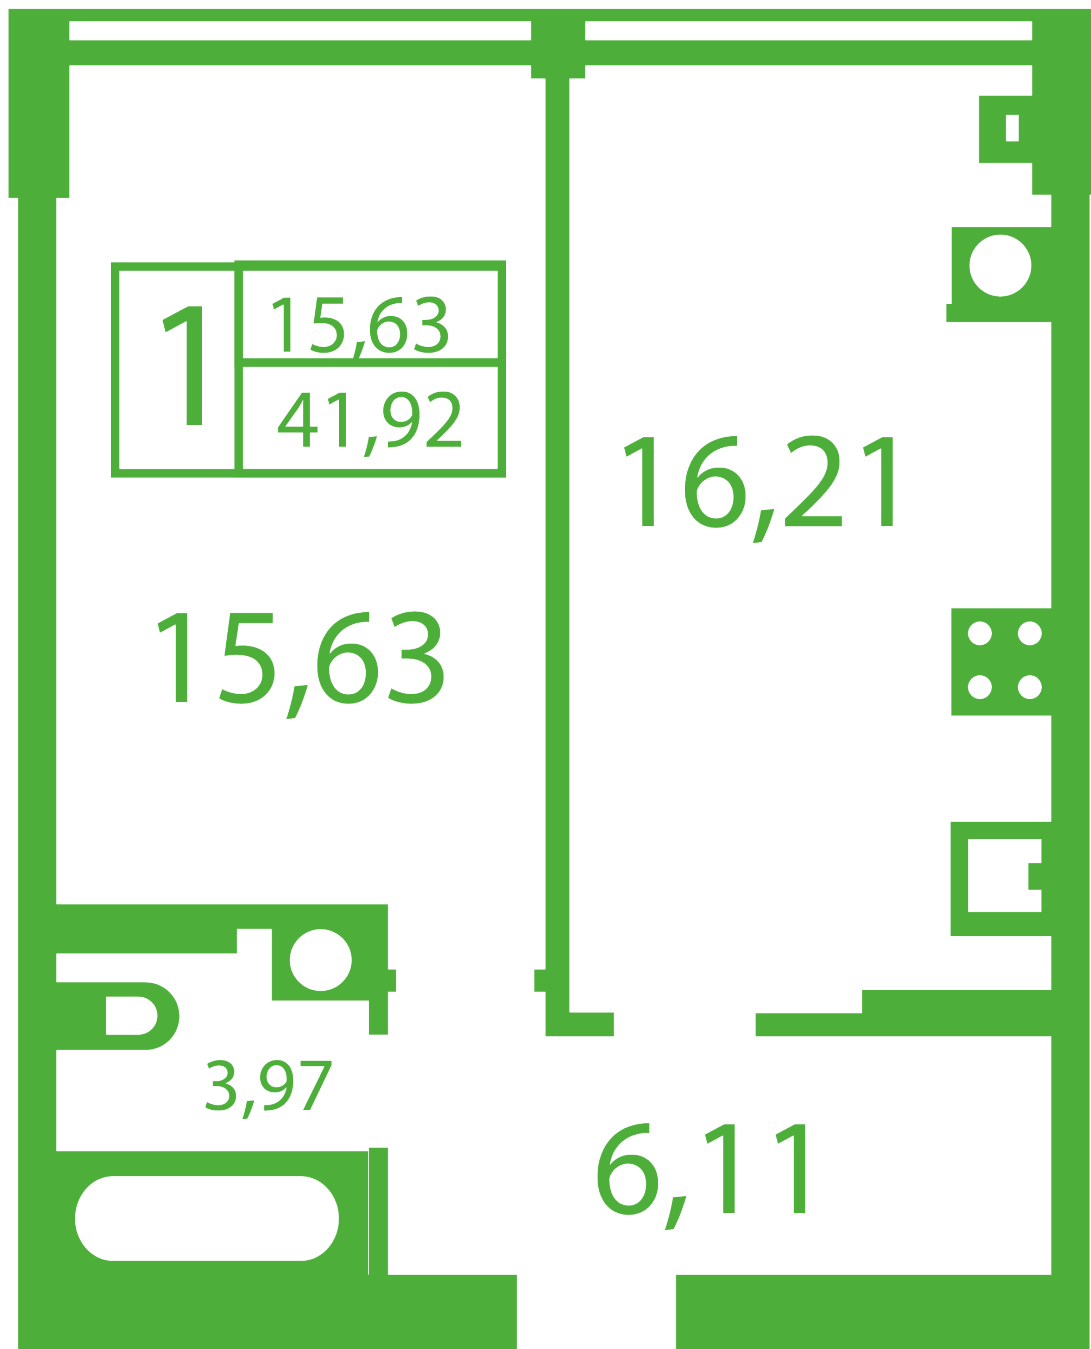

RC «Shasliviyy» in Sofiyivska Borschagivka

schastliviyy.novabydova.com.ua

096 023 03 10

Plan 1 room apartment in the house on the 7-A, Yablyneva Street — #8

PLAN TYPE: №8

House 7-A, Yablyneva street
1 roomed, Floor view Floor

Characteristics

Gross area: 41.92 m²
Living space: 15.63 m²
Kitchen area: 16.21 m²